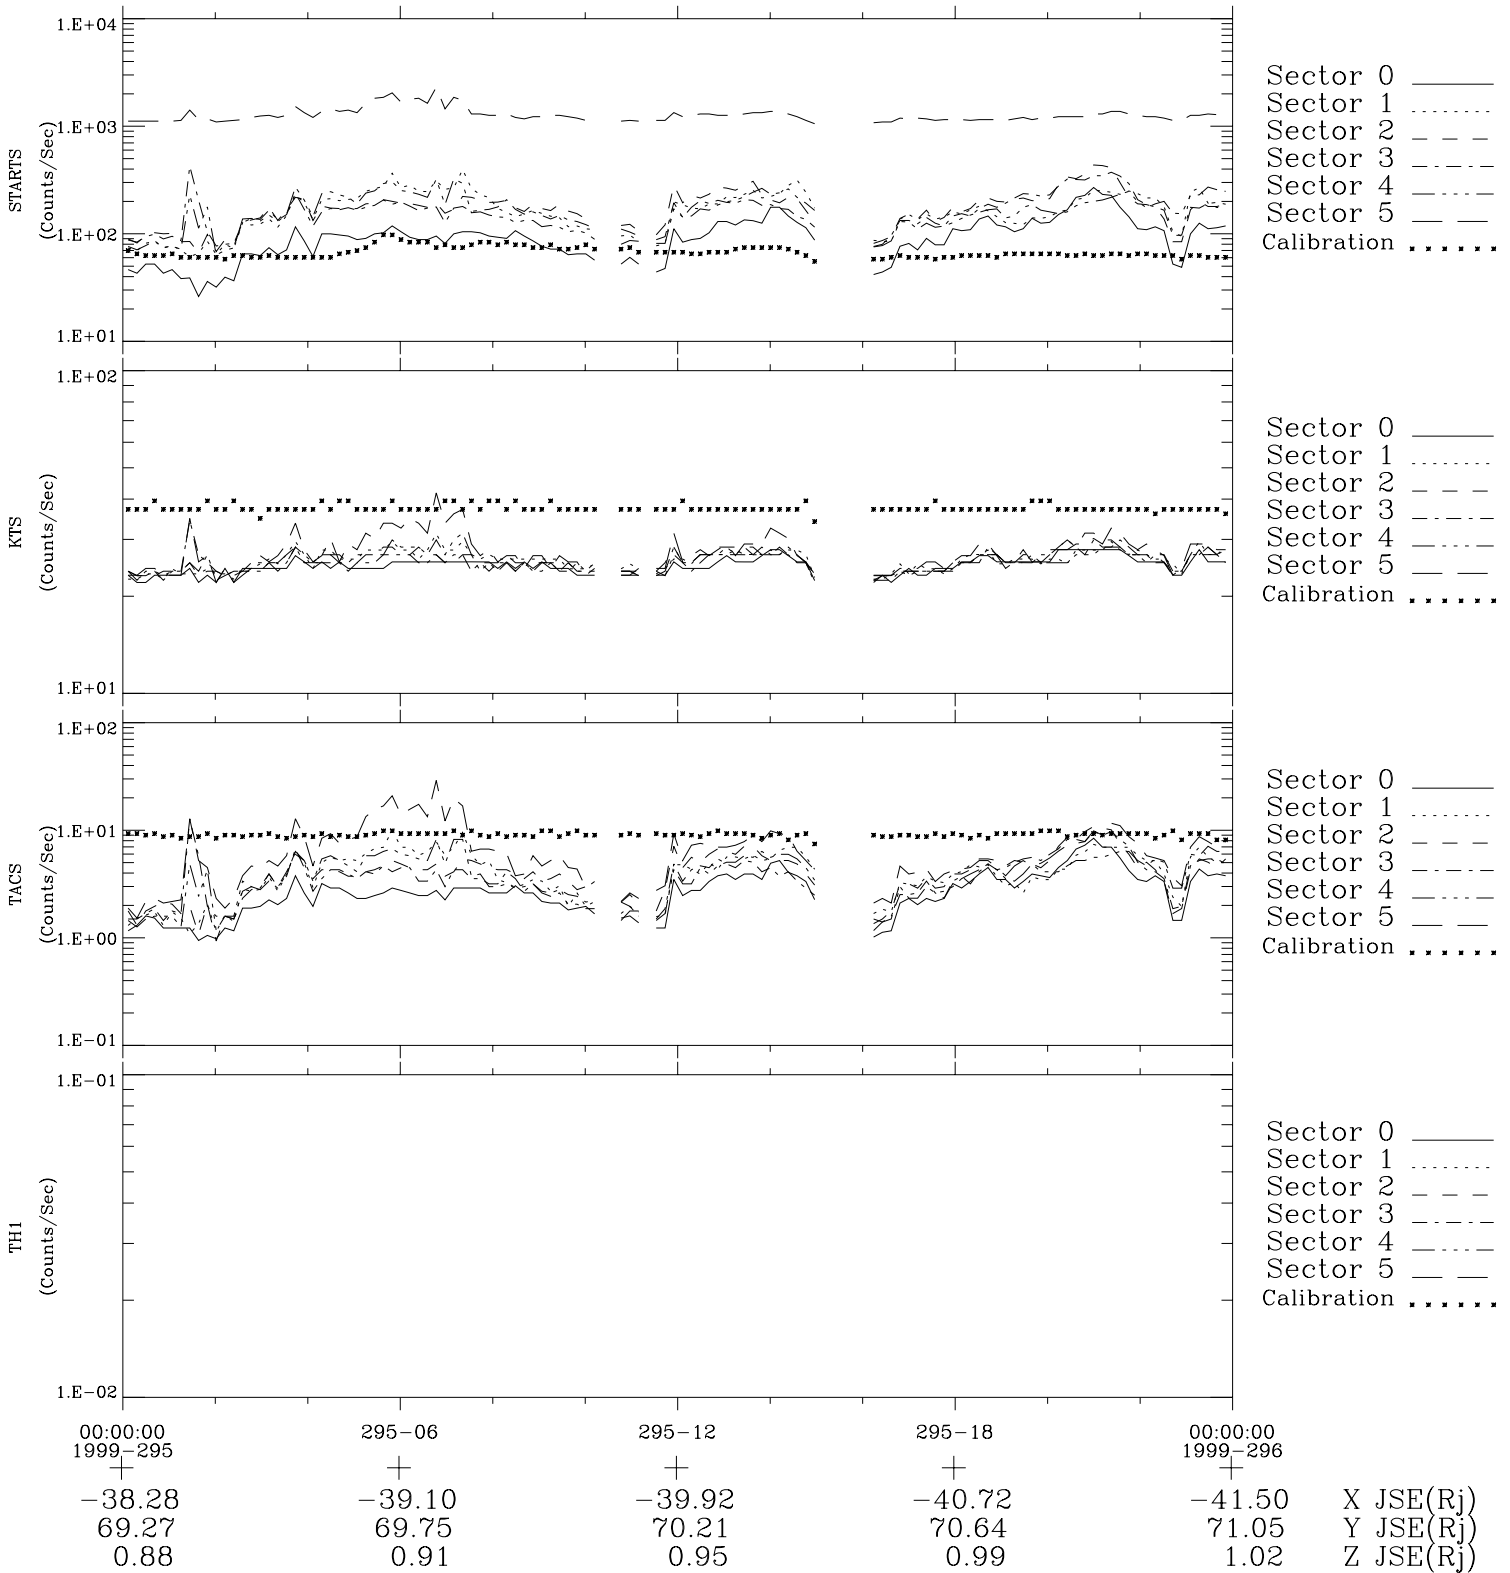

Galileo EPD Real-Time Six-Sector 99295

Software Version: RTLINE_R6 V 1.20
Data Production: 06-03-00
Plot Production: Mon Sep 17 02:09:22 2001

◇ = Jupiter look direction
□ = Corotation look direction