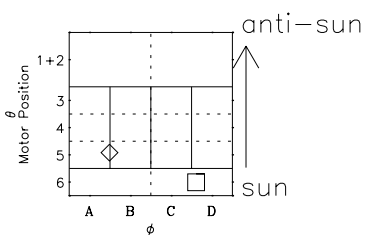

Galileo EPD Real-Time Six-Sector 99295

Software Version: RTLINE_R6 V 1.20
Data Production: 06-03-00
Plot Production: Mon Sep 17 02:09:22 2001

◇ = Jupiter look direction
□ = Corotation look direction