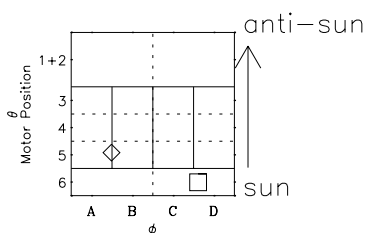

# Galileo EPD Real-Time Six-Sector 99295

Software Version: RTLINE\_R6 V 1.20  
Data Production: 06-03-00  
Plot Production: Mon Sep 17 02:09:22 2001

◇ = Jupiter look direction  
□ = Corotation look direction