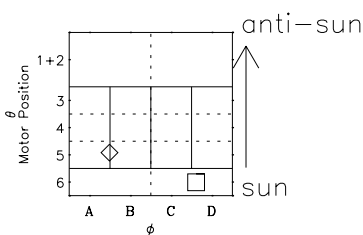

# Galileo EPD Real-Time Six-Sector 99295

Software Version: RTLINE\_R6 V 1.20  
Data Production: 06-03-00  
Plot Production: Mon Sep 17 02:09:20 2001

◇ = Jupiter look direction  
□ = Corotation look direction