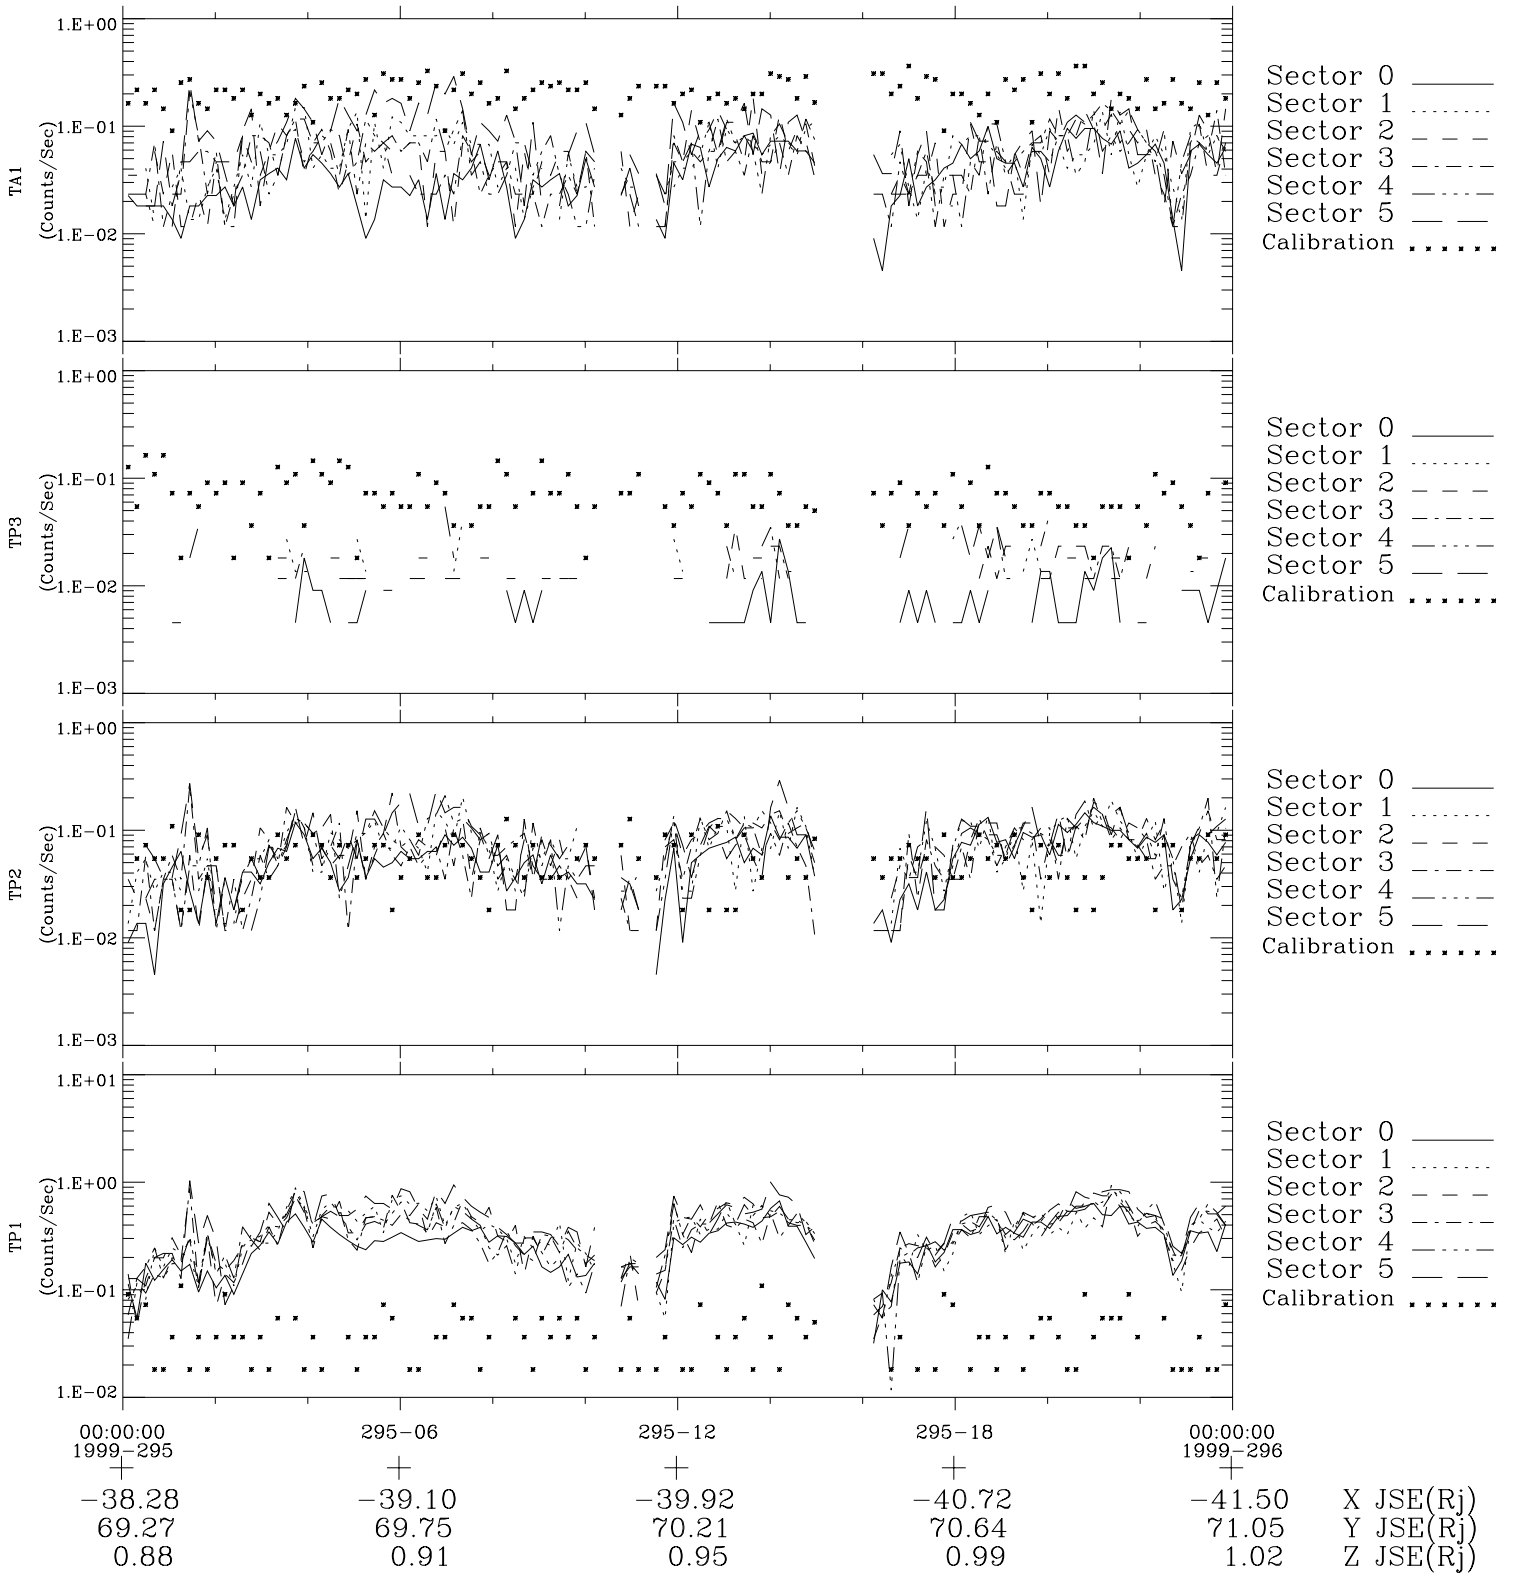

# Galileo EPD Real-Time Six-Sector 99295

Software Version: RTLINE\_R6 V 1.20  
Data Production: 06-03-00  
Plot Production: Mon Sep 17 02:09:20 2001

◇ = Jupiter look direction  
□ = Corotation look direction