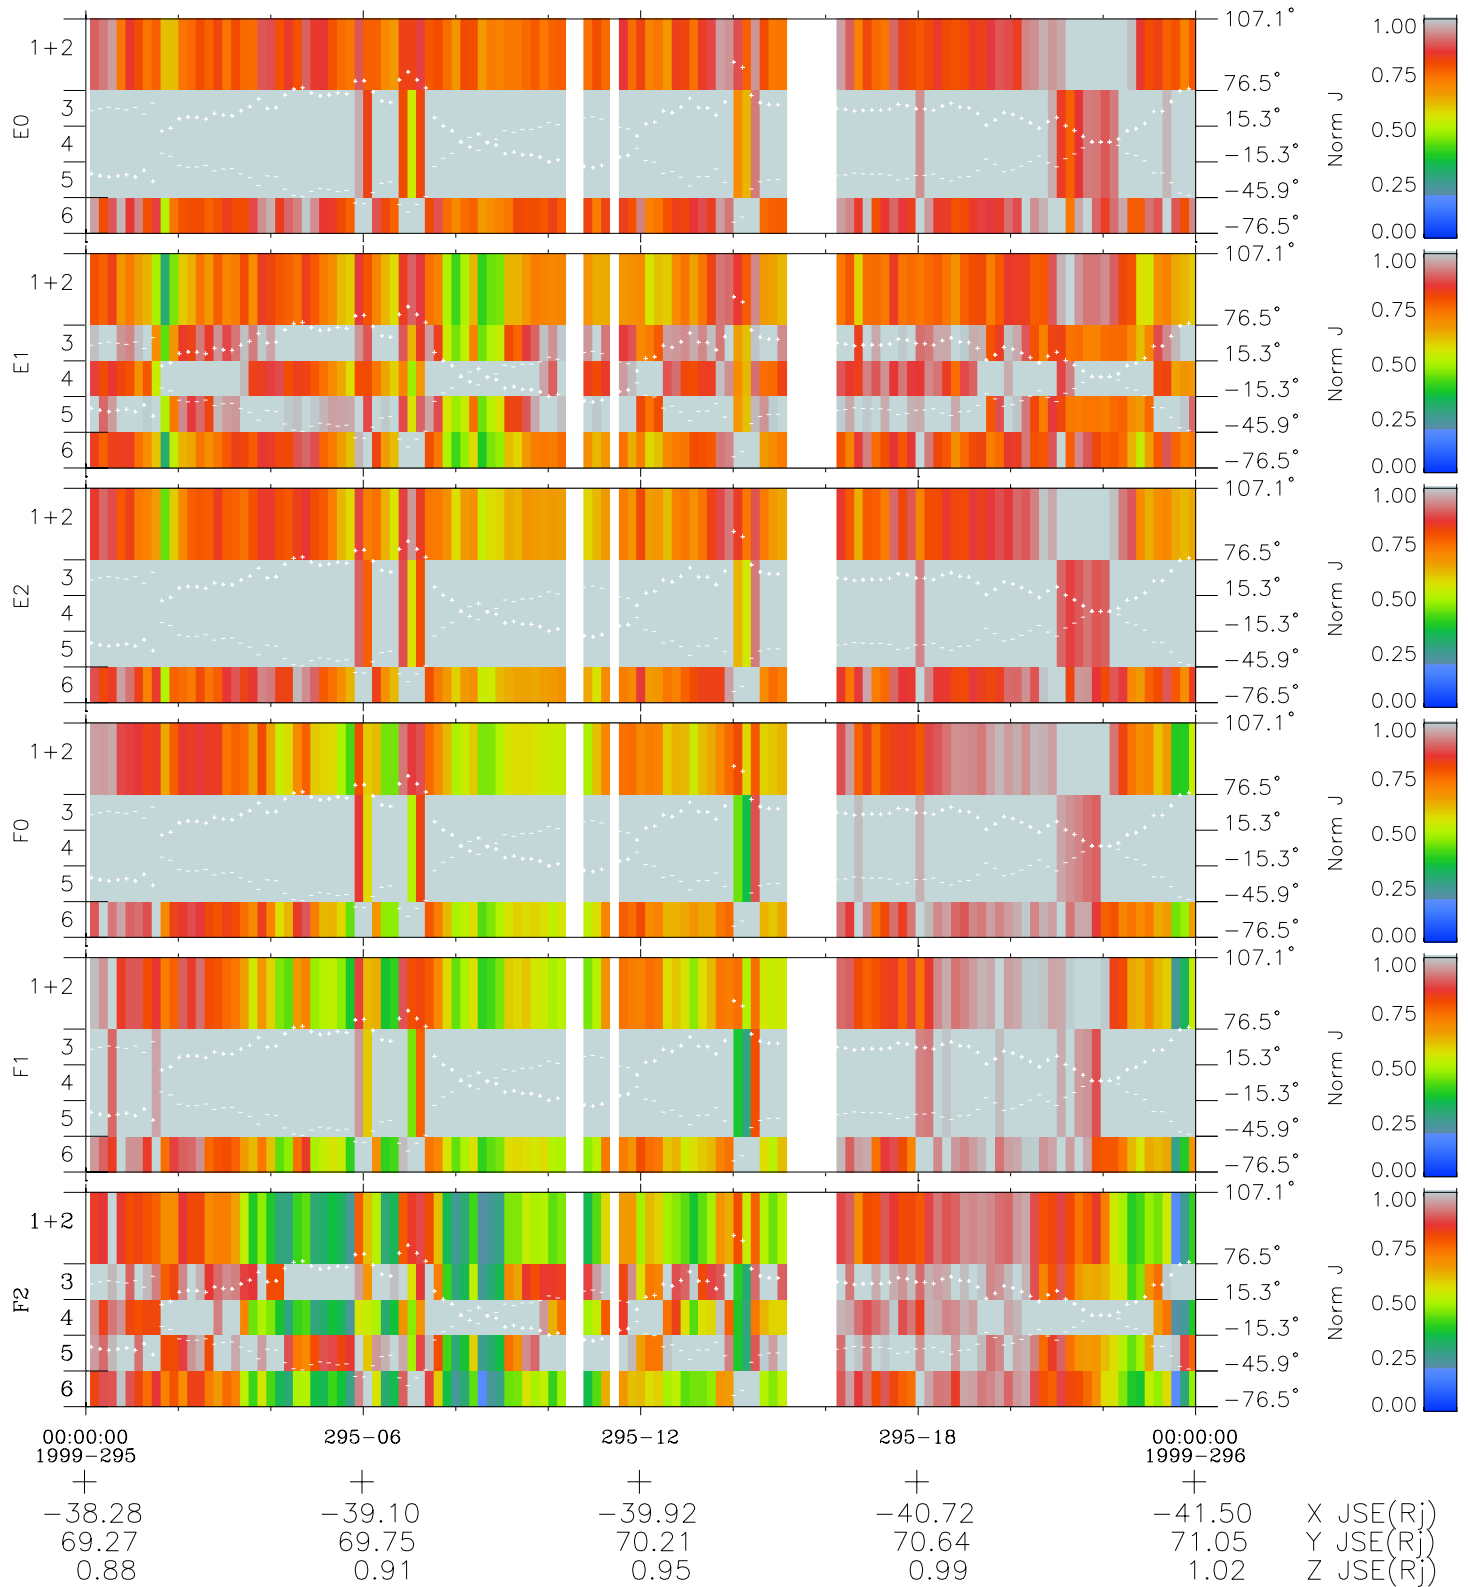

# Galileo EPD Real Elevation Anisotropies 99295

Software Version: RTELEV\_NORM V 1.20  
 Data Production: 06-03-00  
 Plot Production: Mon Sep 17 02:08:37 2001  
 Color File: wondr3  
 Geofactor File: 1.1

- ◇ = Jupiter look direction
- = Corotation look direction