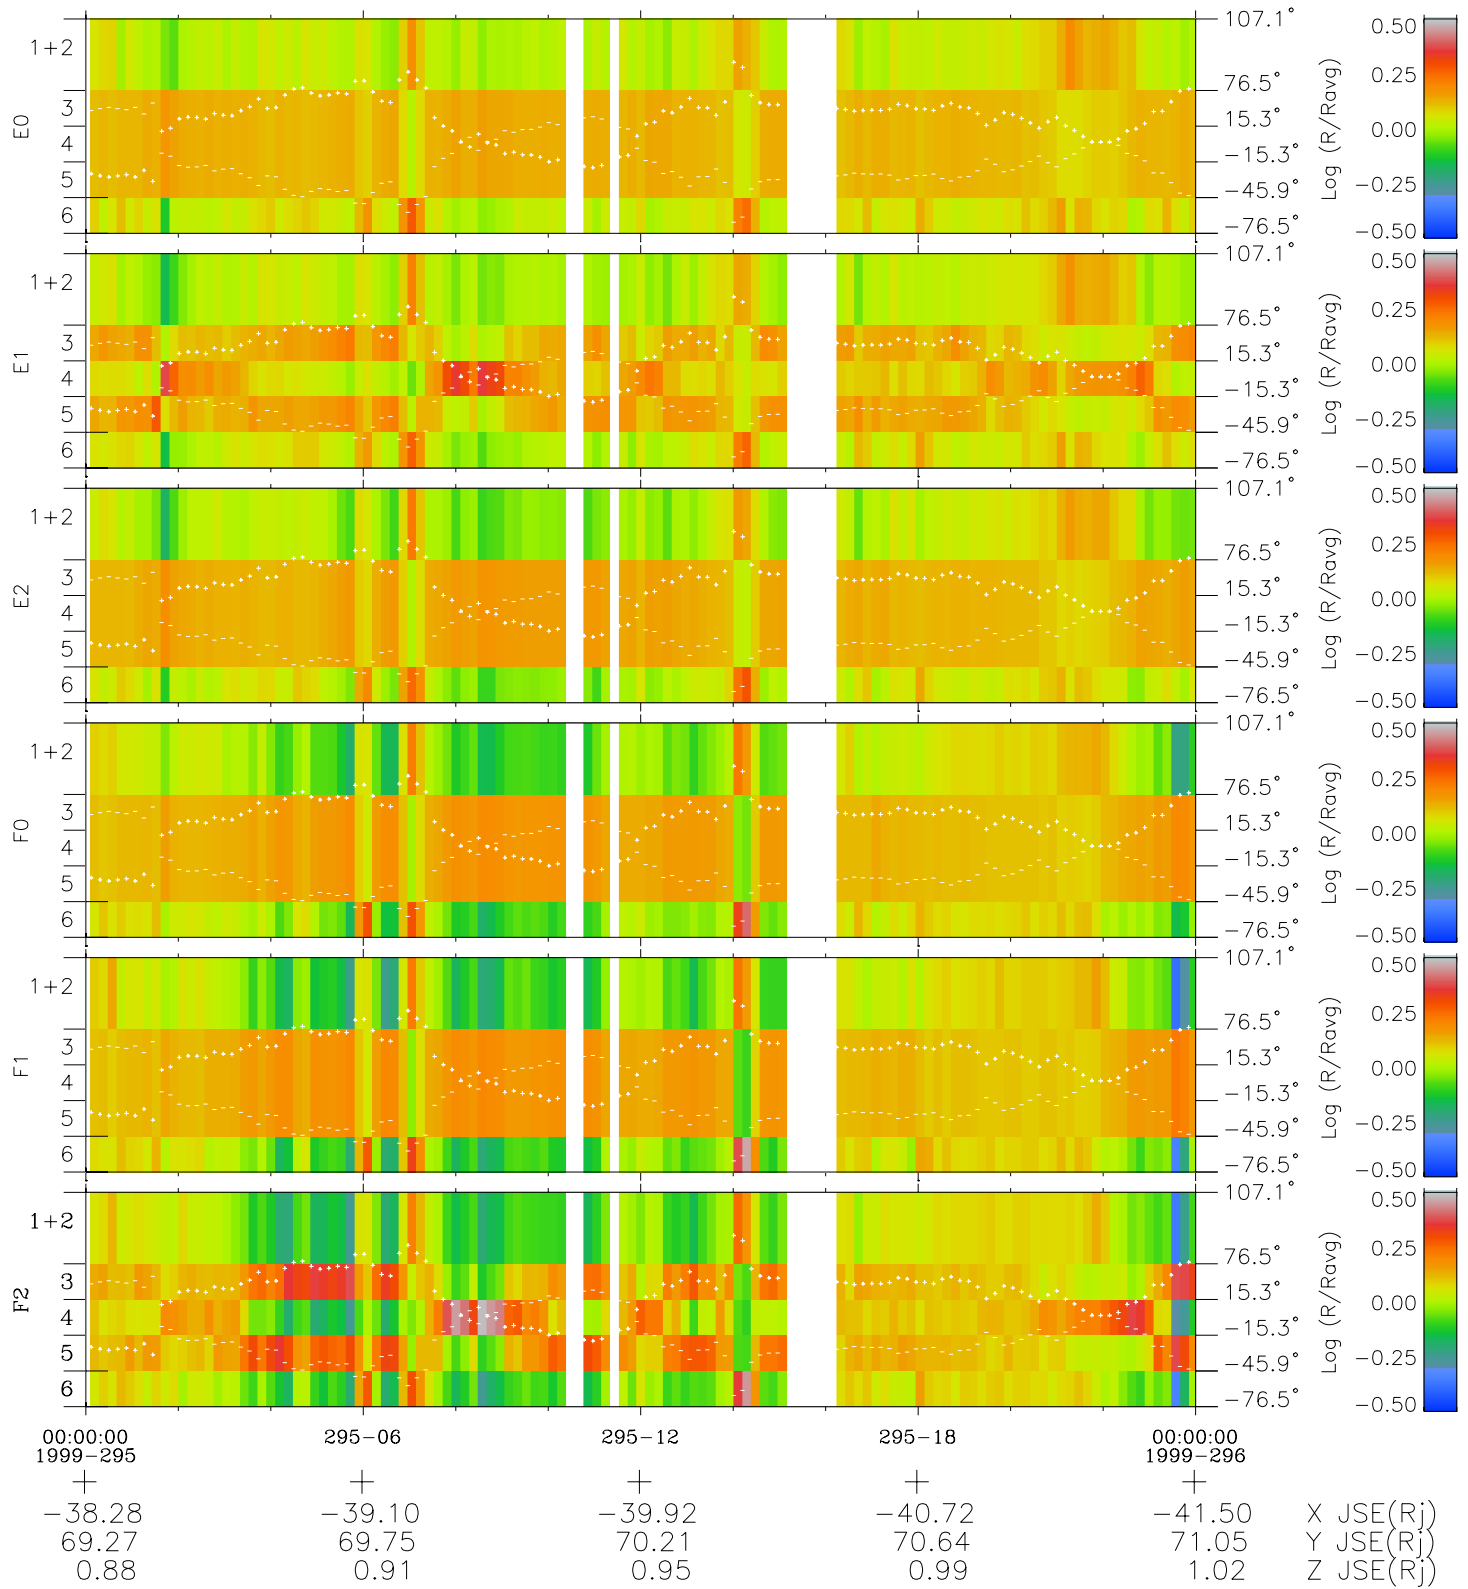

# Galileo EPD Real Elevation Anisotropies 99295

Software Version: RTELEV\_MEAN V 1.20  
 Data Production: 06-03-00  
 Plot Production: Mon Sep 17 02:08:16 2001  
 Color File: wondr3  
 Geofactor File: 1.1

- ◇ = Jupiter look direction
- = Corotation look direction