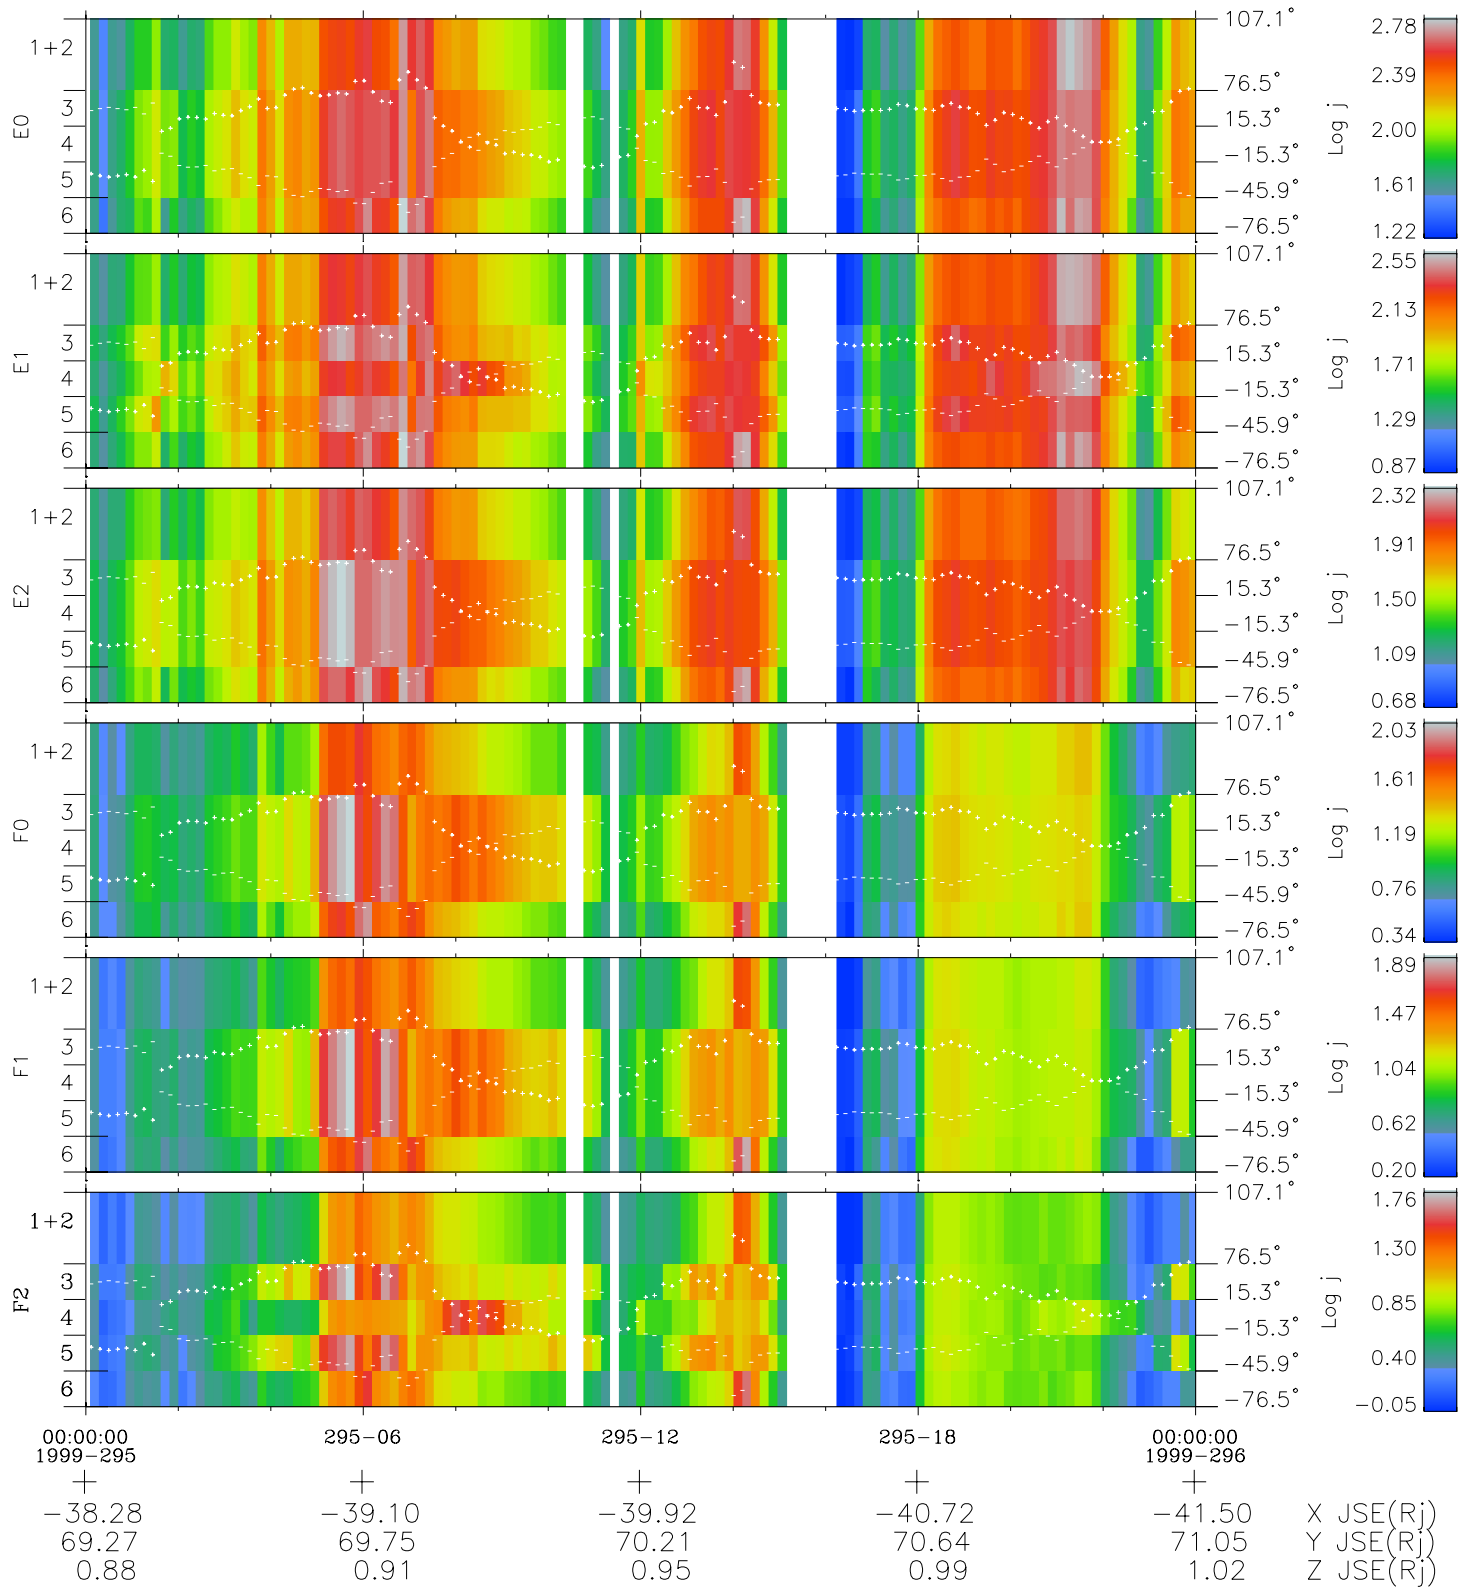

# Galileo EPD Real Elevation Anisotropies 99295

Software Version: RTELEV\_FLUX V 1.20  
 Data Production: 06-03-00  
 Plot Production: Mon Sep 17 02:08:26 2001  
 Color File: wondr3  
 Geofactor File: 1.1

◇ = Jupiter look direction  
 □ = Corotation look direction