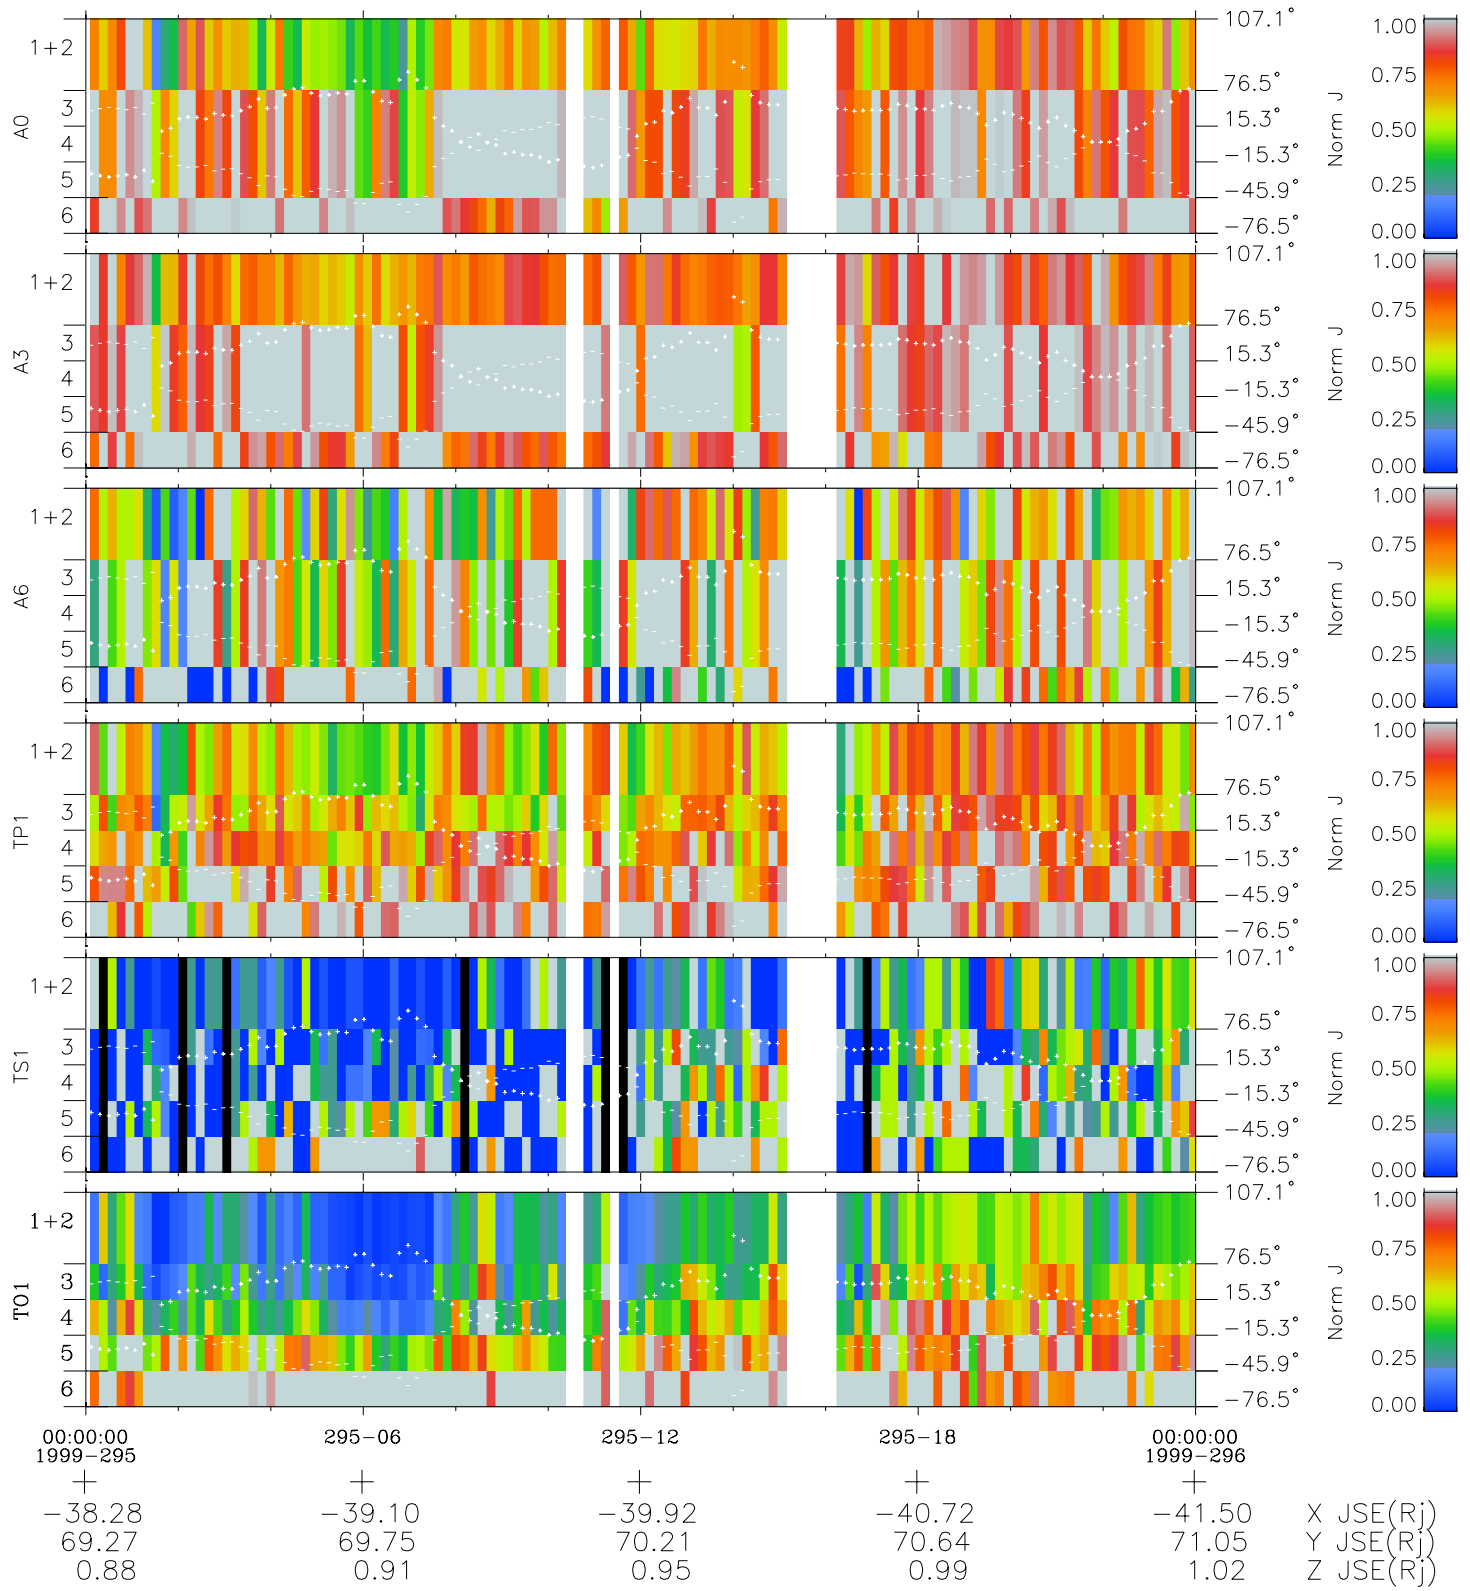

# Galileo EPD Real Elevation Anisotropies 99295

Software Version: RTELEV\_NORM V 1.20  
Data Production: 06-03-00  
Plot Production: Mon Sep 17 02:08:32 2001  
Color File: wondr3  
Geofactor File: 1.1

- ◇ = Jupiter look direction
- = Corotation look direction