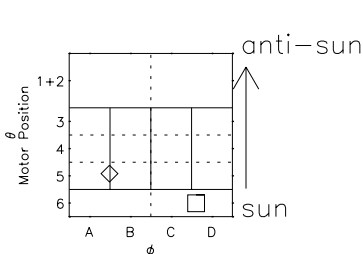

# Galileo EPD Real Elevation Anisotropies 99295

Software Version: RTELEV\_NORM V 1.20  
Data Production: 06-03-00  
Plot Production: Mon Sep 17 02:08:32 2001  
Color File: wondr3  
Geofactor File: 1.1

- ◇ = Jupiter look direction
- = Corotation look direction