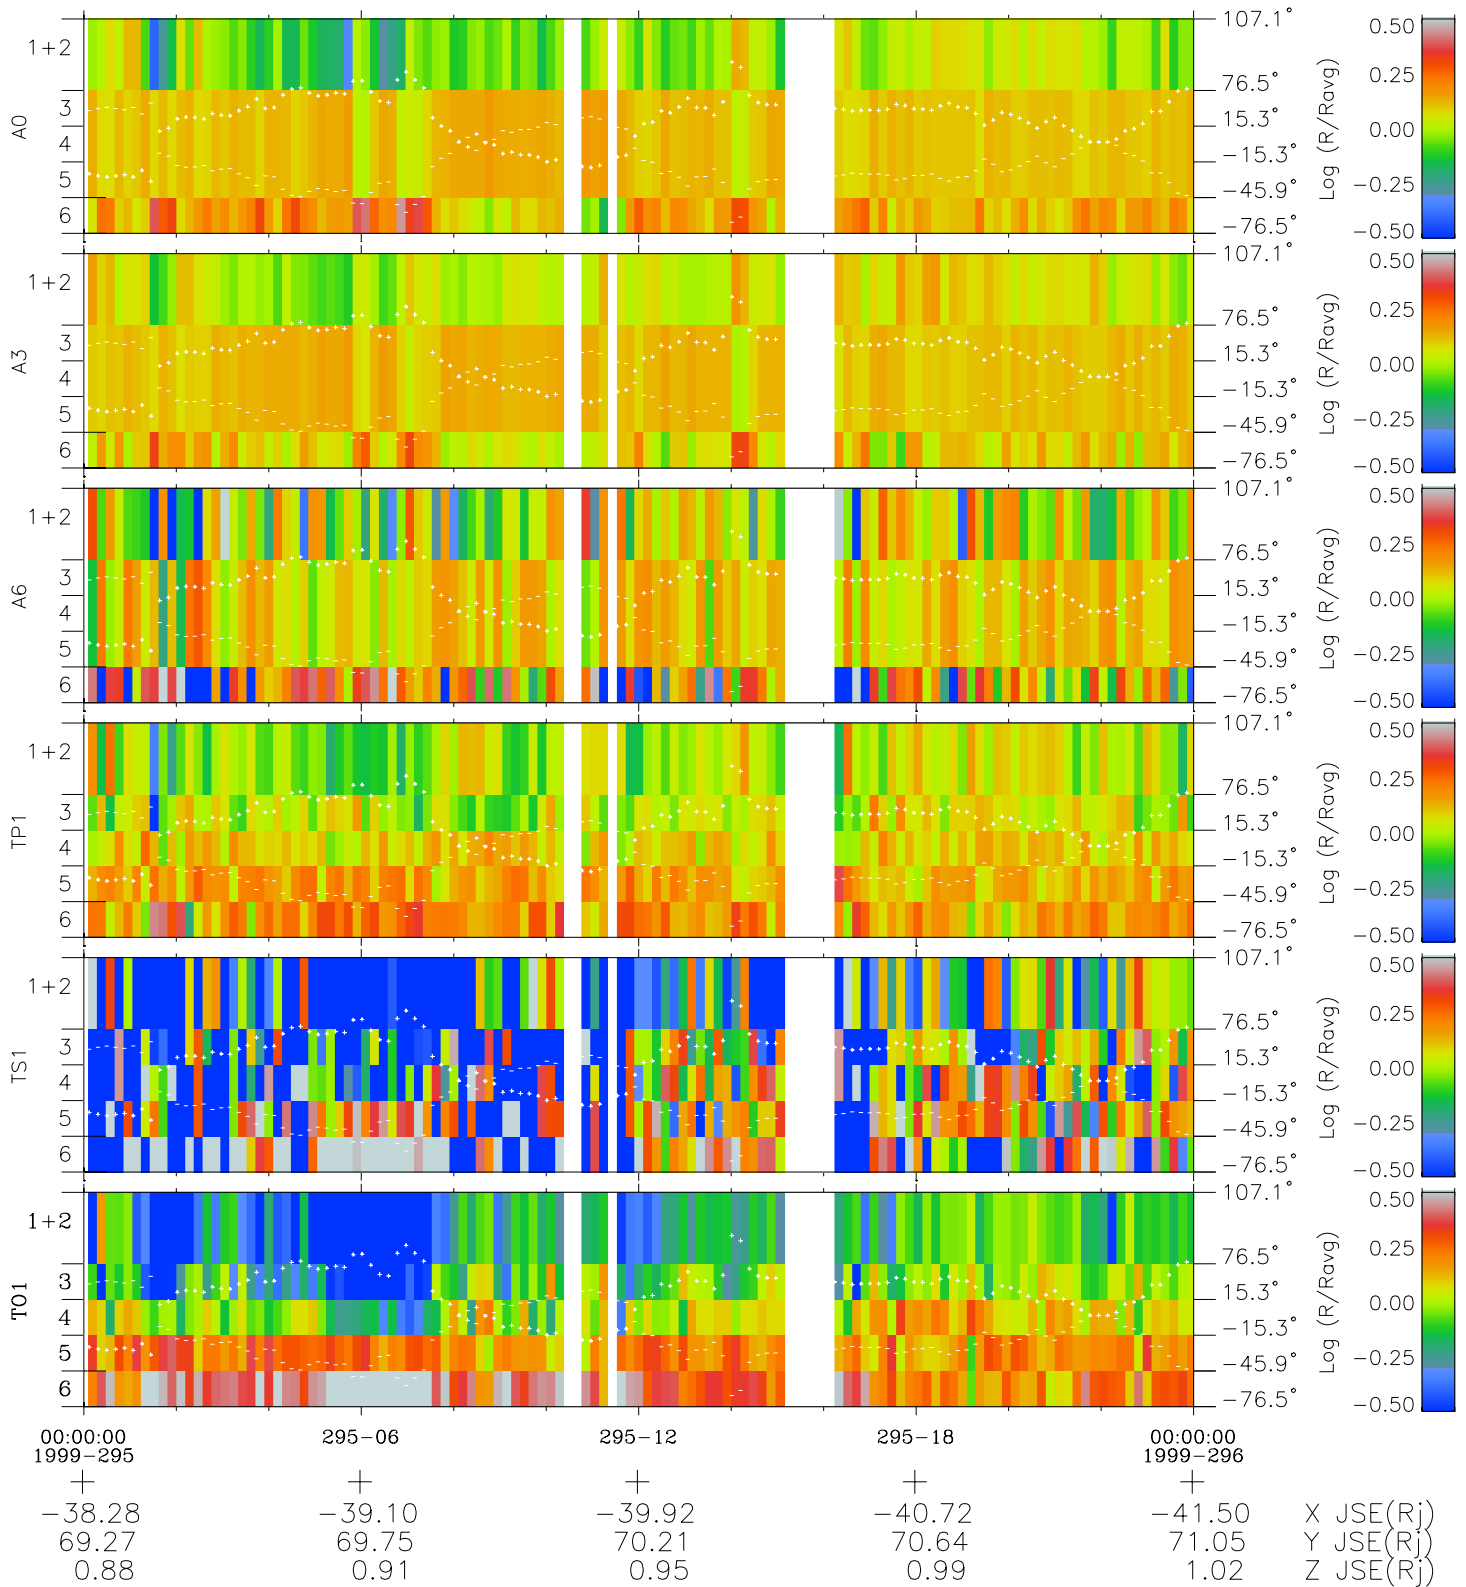

Galileo EPD Real Elevation Anisotropies 99295

Software Version: RTELEV_MEAN V 1.20
 Data Production: 06-03-00
 Plot Production: Mon Sep 17 02:08:11 2001
 Color File: wondr3
 Geofactor File: 1.1

- ◇ = Jupiter look direction
- = Corotation look direction