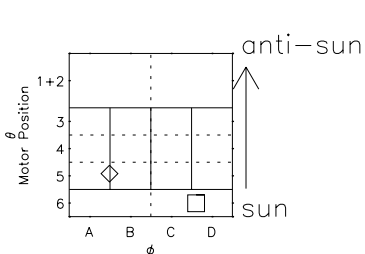

Galileo EPD Real Elevation Anisotropies 99295

Software Version: RTELEV_MEAN V 1.20
 Data Production: 06-03-00
 Plot Production: Mon Sep 17 02:08:11 2001
 Color File: wondr3
 Geofactor File: 1.1

- ◇ = Jupiter look direction
- = Corotation look direction