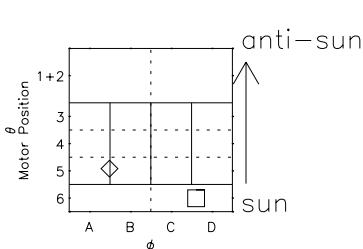

Galileo EPD Real Elevation Anisotropies 99295

Software Version: RTELEV_FLUX V 1.20
Data Production: 06-03-00
Plot Production: Mon Sep 17 02:08:21 2001
Color File: wondr3
Geofactor File: 1.1

00:00:00 1999-295	295-06	295-12	295-18	00:00:00 1999-296	X JSE(R _j)
+	+	+	+	+	
-38.28	-39.10	-39.92	-40.72	-41.50	Y JSE(R _j)
69.27	69.75	70.21	70.64	71.05	Z JSE(R _j)
0.88	0.91	0.95	0.99	1.02	

◇ = Jupiter look direction
□ = Corotation look direction