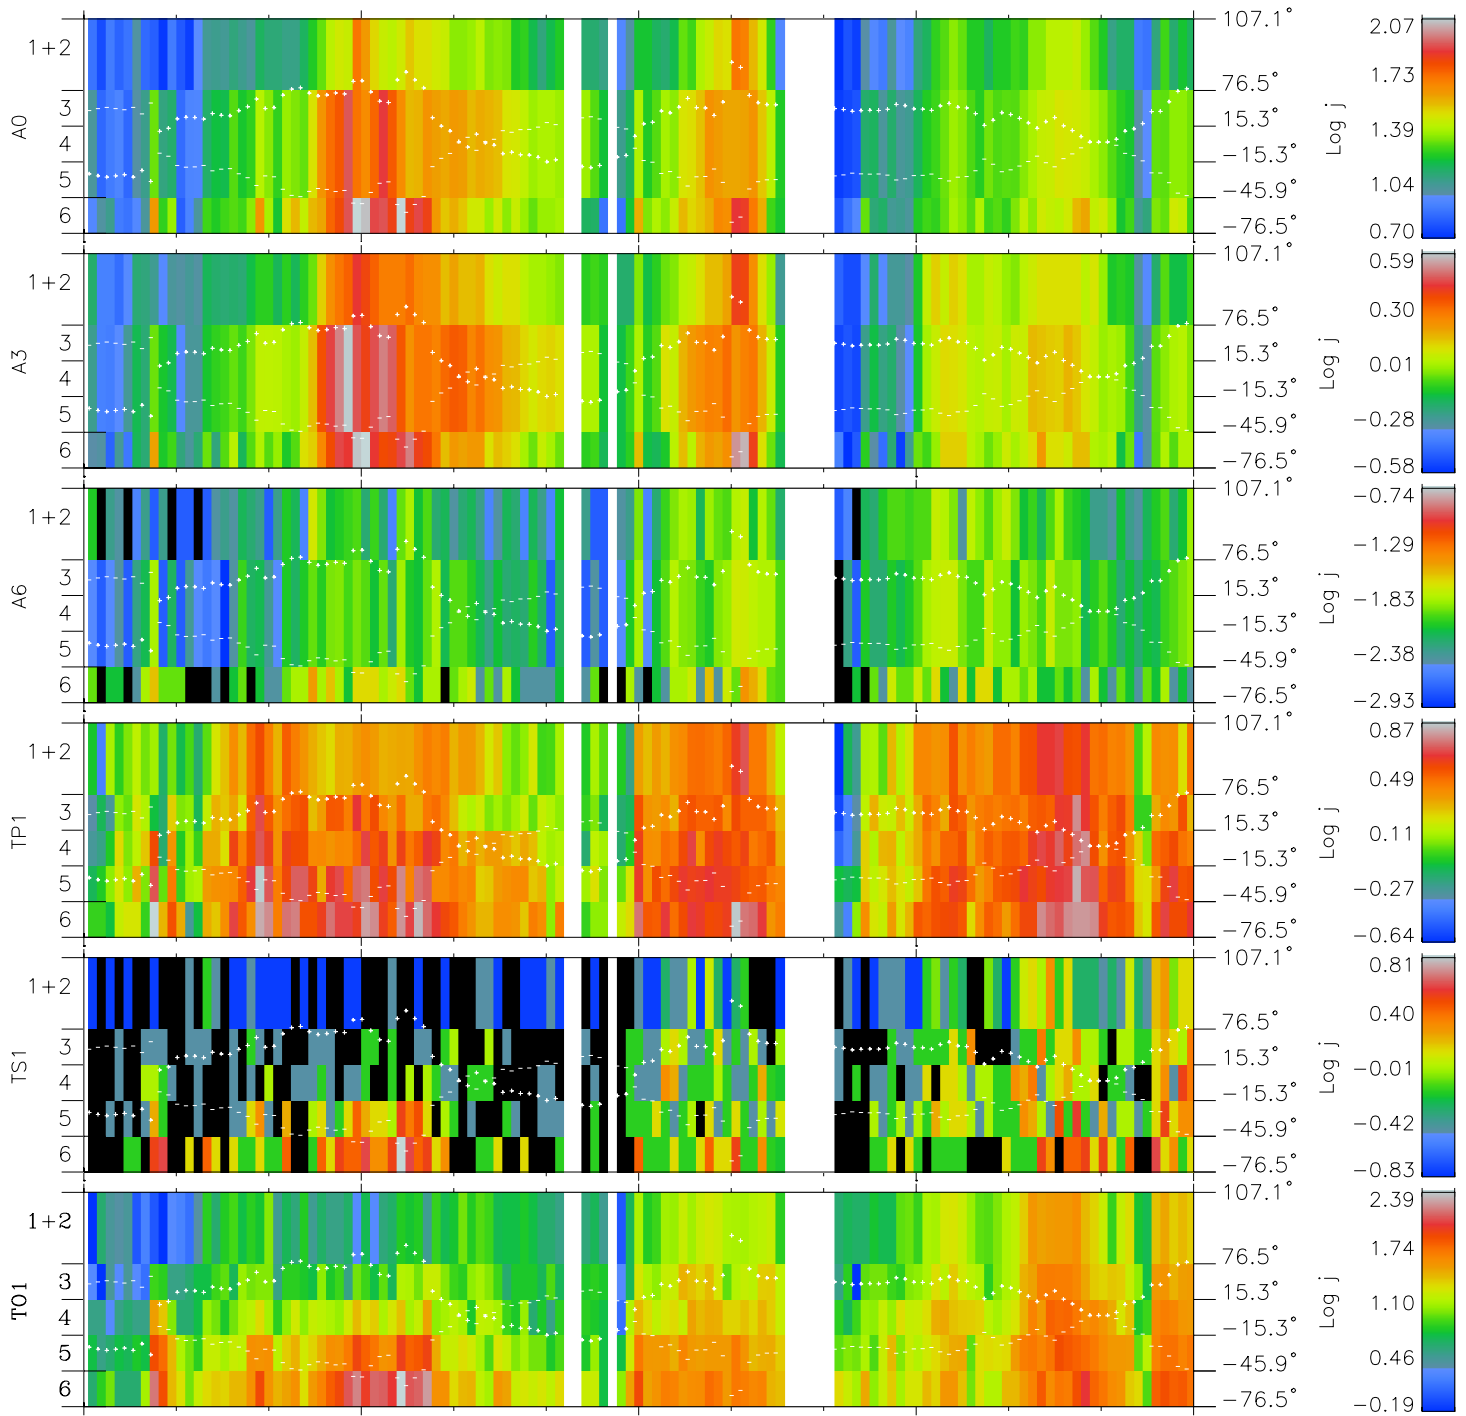

Galileo EPD Real Elevation Anisotropies 99295

Software Version: RTELEV_FLUX V 1.20
Data Production: 06-03-00
Plot Production: Mon Sep 17 02:08:21 2001
Color File: wondr3
Geofactor File: 1.1

00:00:00 1999-295	295-06	295-12	295-18	00:00:00 1999-296	X JSE(R _j)
+	+	+	+	+	
-38.28	-39.10	-39.92	-40.72	-41.50	Y JSE(R _j)
69.27	69.75	70.21	70.64	71.05	Z JSE(R _j)
0.88	0.91	0.95	0.99	1.02	

◇ = Jupiter look direction
□ = Corotation look direction