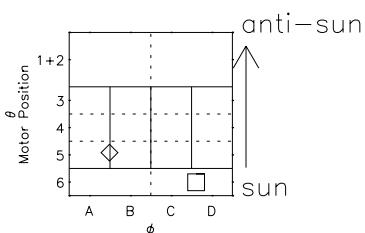

Galileo EPD Real Time Azimuth Anisotropies 99295

Software Version: RTAZIM_NORM V 1.20
 Data Production: 06-03-00
 Plot Production: Mon Sep 17 02:09:08 2001
 Color File: wondr3
 Geofactor File: 1.1

00:00:00 1999-295	295-06	295-12	295-18	00:00:00 1999-296	X JSE(R_j)	Y JSE(R_j)	Z JSE(R_j)
+	+	+	+	+			
-38.28	-39.10	-39.92	-40.72	-41.50			
69.27	69.75	70.21	70.64	71.05			
0.88	0.91	0.95	0.99	1.02			

- ◇ = Jupiter look direction
- = Corotation look direction