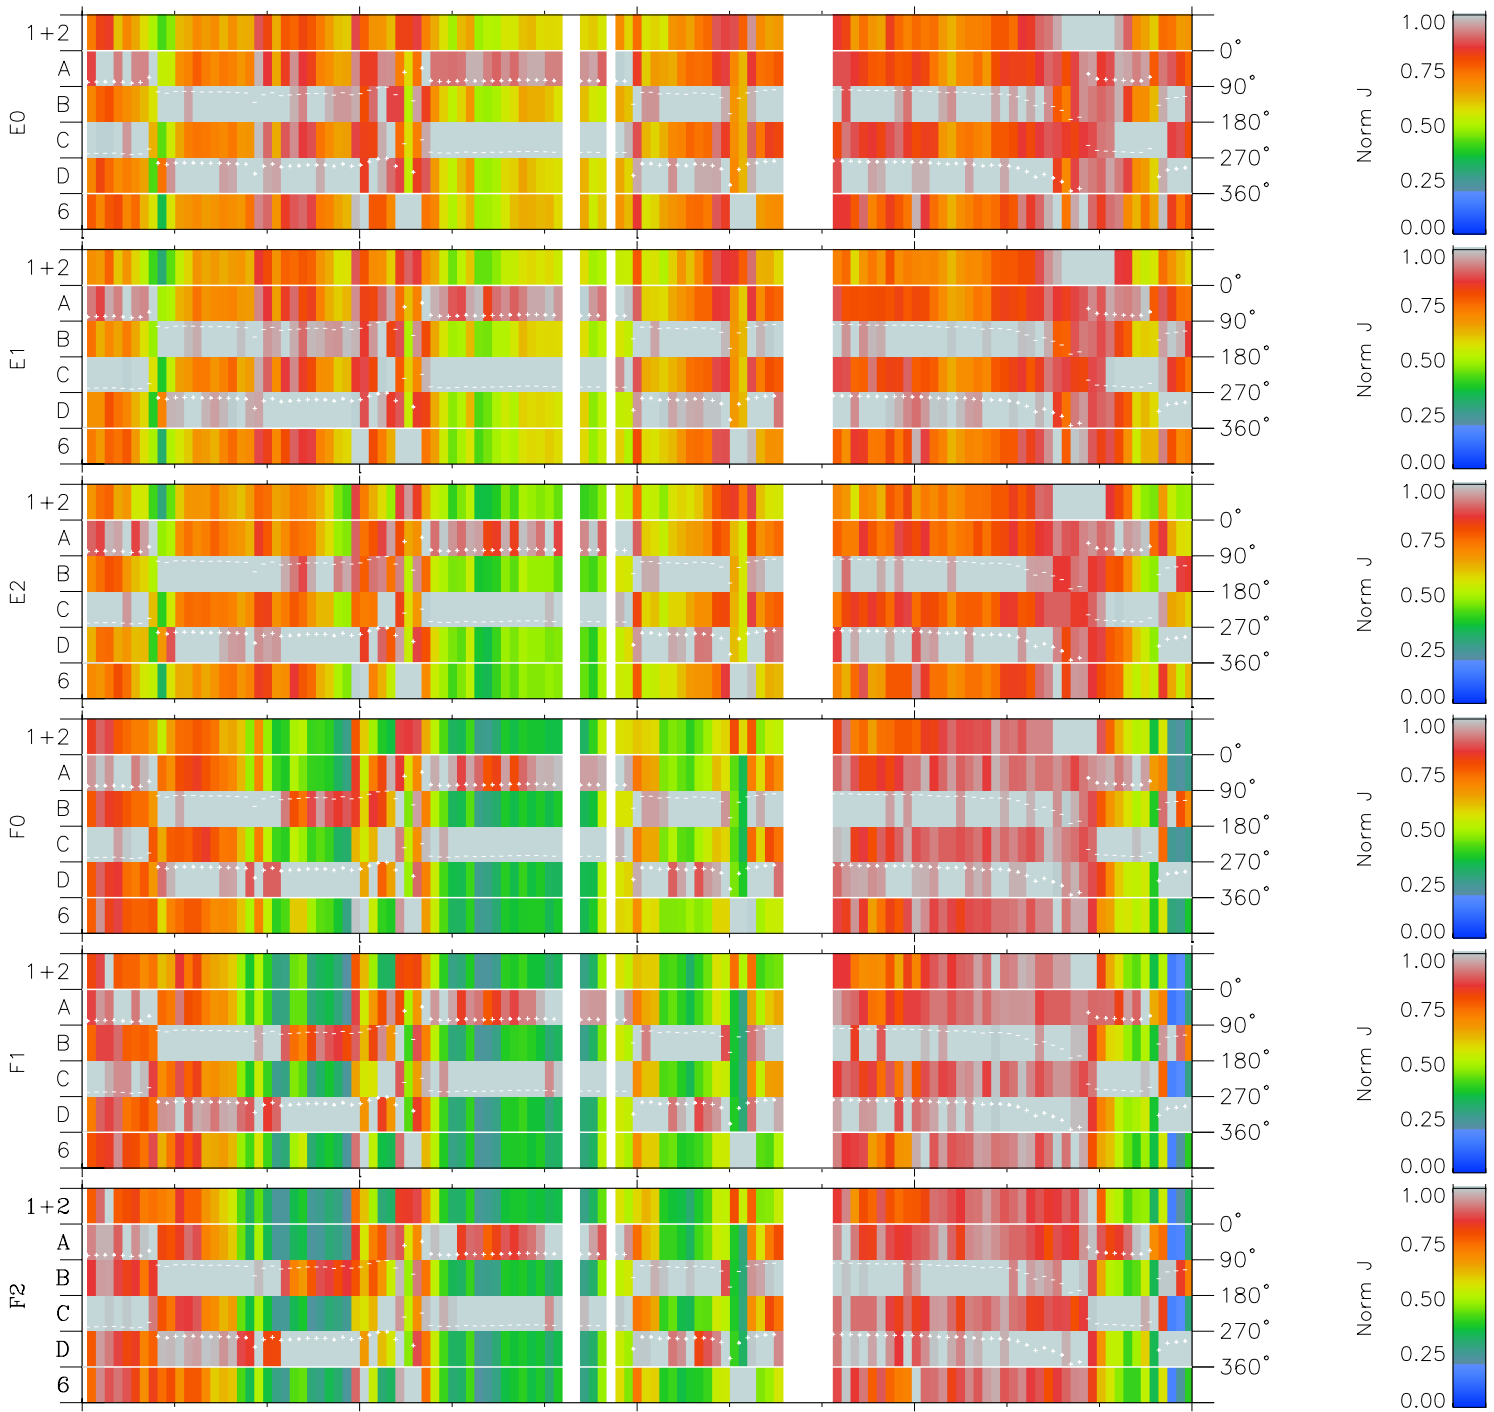

Galileo EPD Real Time Azimuth Anisotropies 99295

Software Version: RTAZIM_NORM V 1.20
 Data Production: 06-03-00
 Plot Production: Mon Sep 17 02:09:08 2001
 Color File: wondr3
 Geofactor File: 1.1

00:00:00 1999-295	295-06	295-12	295-18	00:00:00 1999-296	X JSE(R_j)	Y JSE(R_j)	Z JSE(R_j)
+	+	+	+	+			
-38.28	-39.10	-39.92	-40.72	-41.50			
69.27	69.75	70.21	70.64	71.05			
0.88	0.91	0.95	0.99	1.02			

- ◇ = Jupiter look direction
- = Corotation look direction