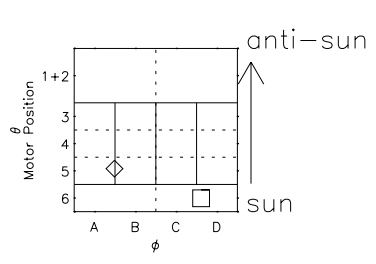

Galileo EPD Real Time Azimuth Anisotropies 99295

Software Version: RTAZIM_MEAN V 1.20
 Data Production: 06-03-00
 Plot Production: Mon Sep 17 02:08:48 2001
 Color File: wondr3
 Geofactor File: 1.1

◇ = Jupiter look direction
 □ = Corotation look direction