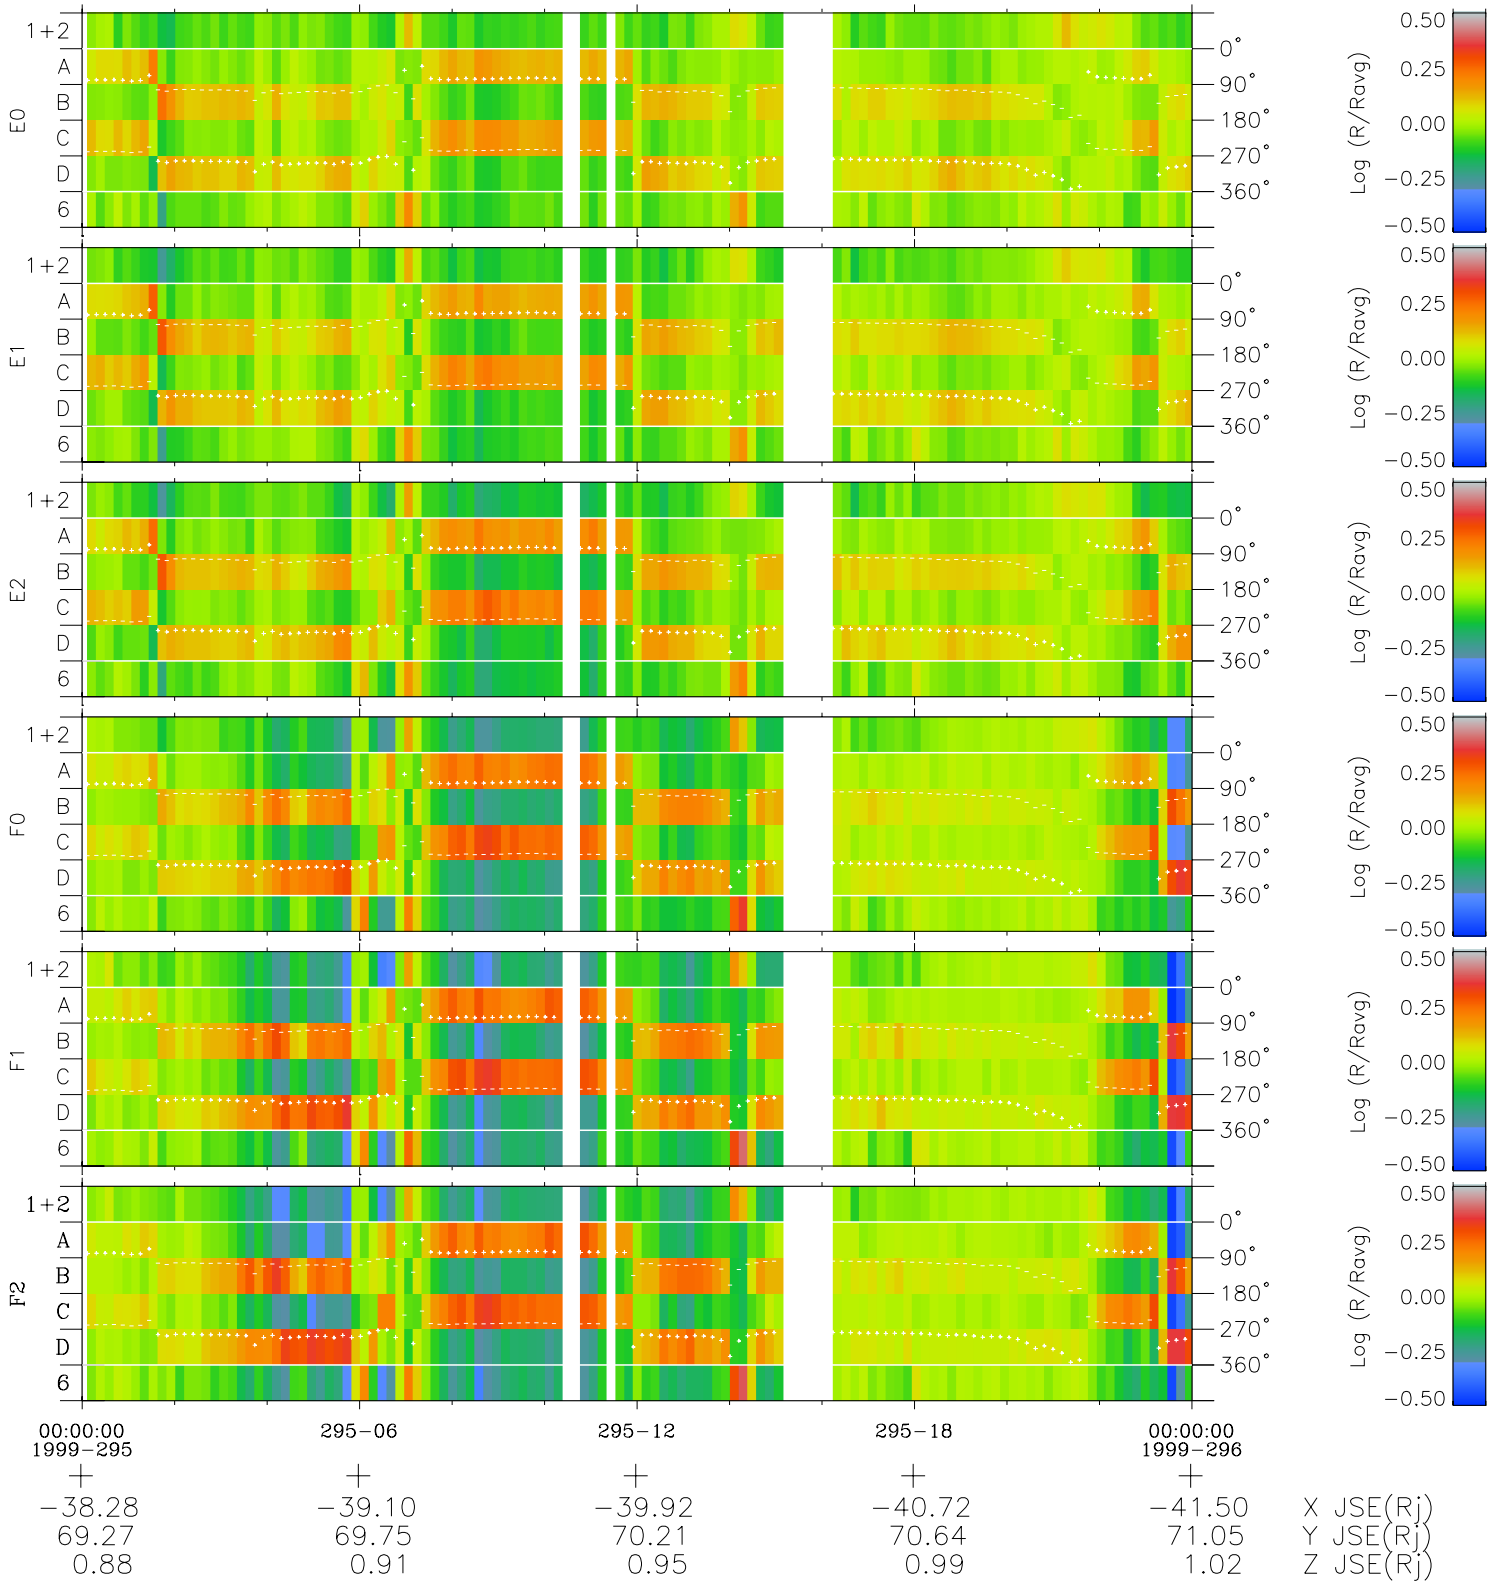

Galileo EPD Real Time Azimuth Anisotropies 99295

Software Version: RTAZIM_MEAN V 1.20
 Data Production: 06-03-00
 Plot Production: Mon Sep 17 02:08:48 2001
 Color File: wondr3
 Geofactor File: 1.1

◇ = Jupiter look direction
 □ = Corotation look direction