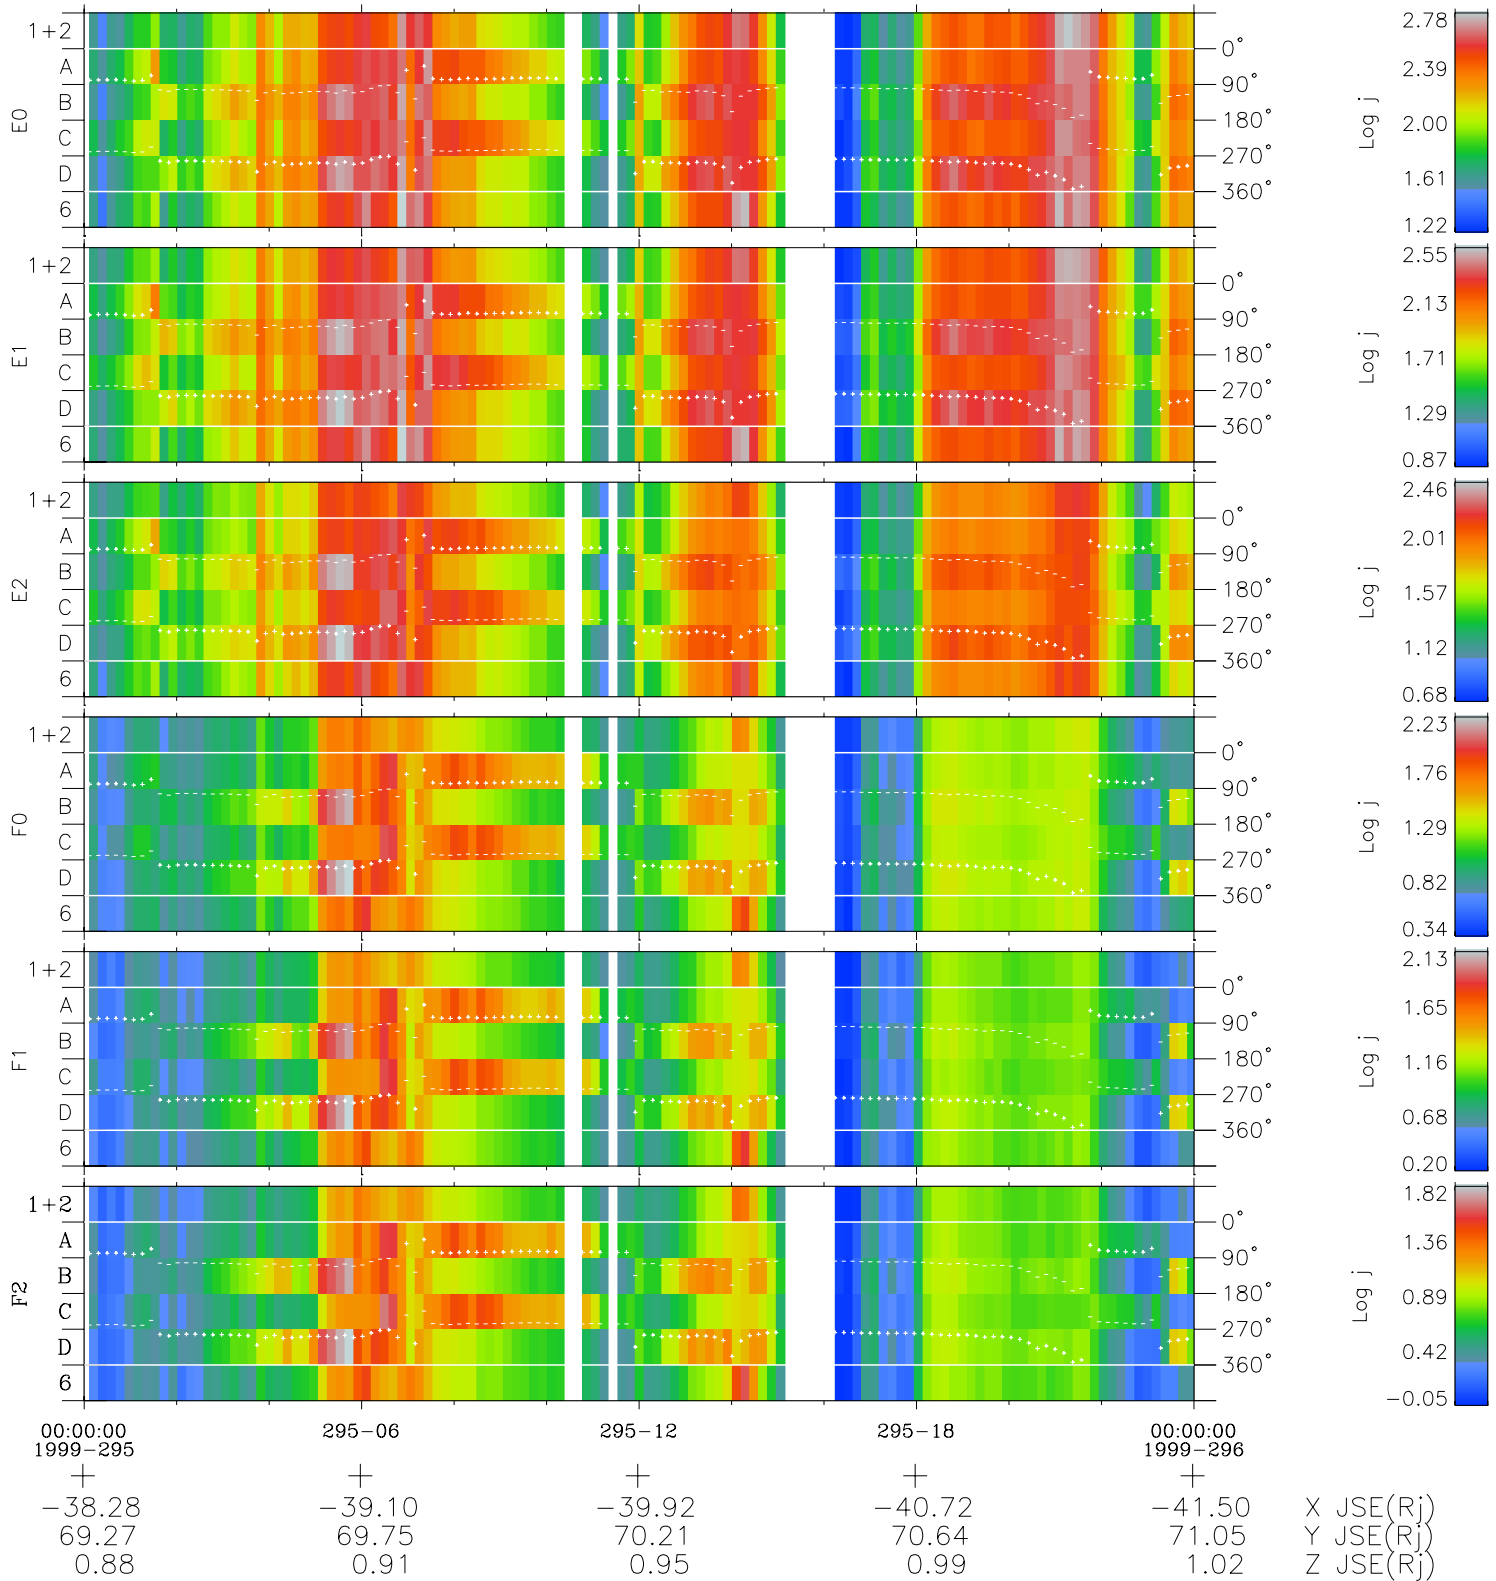

Galileo EPD Real Time Azimuth Anisotropies 99295

Software Version: RTAZIM_FLUX V 1.20
Data Production: 06-03-00
Plot Production: Mon Sep 17 02:08:58 2001
Color File: wondr3
Geofactor File: 1.1

◇ = Jupiter look direction
□ = Corotation look direction