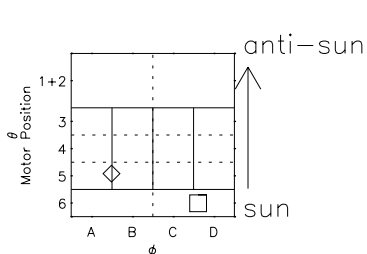

Galileo EPD Real Time Azimuth Anisotropies 99295

Software Version: RTAZIM_FLUX V 1.20
Data Production: 06-03-00
Plot Production: Mon Sep 17 02:08:58 2001
Color File: wondr3
Geofactor File: 1.1

◇ = Jupiter look direction
□ = Corotation look direction