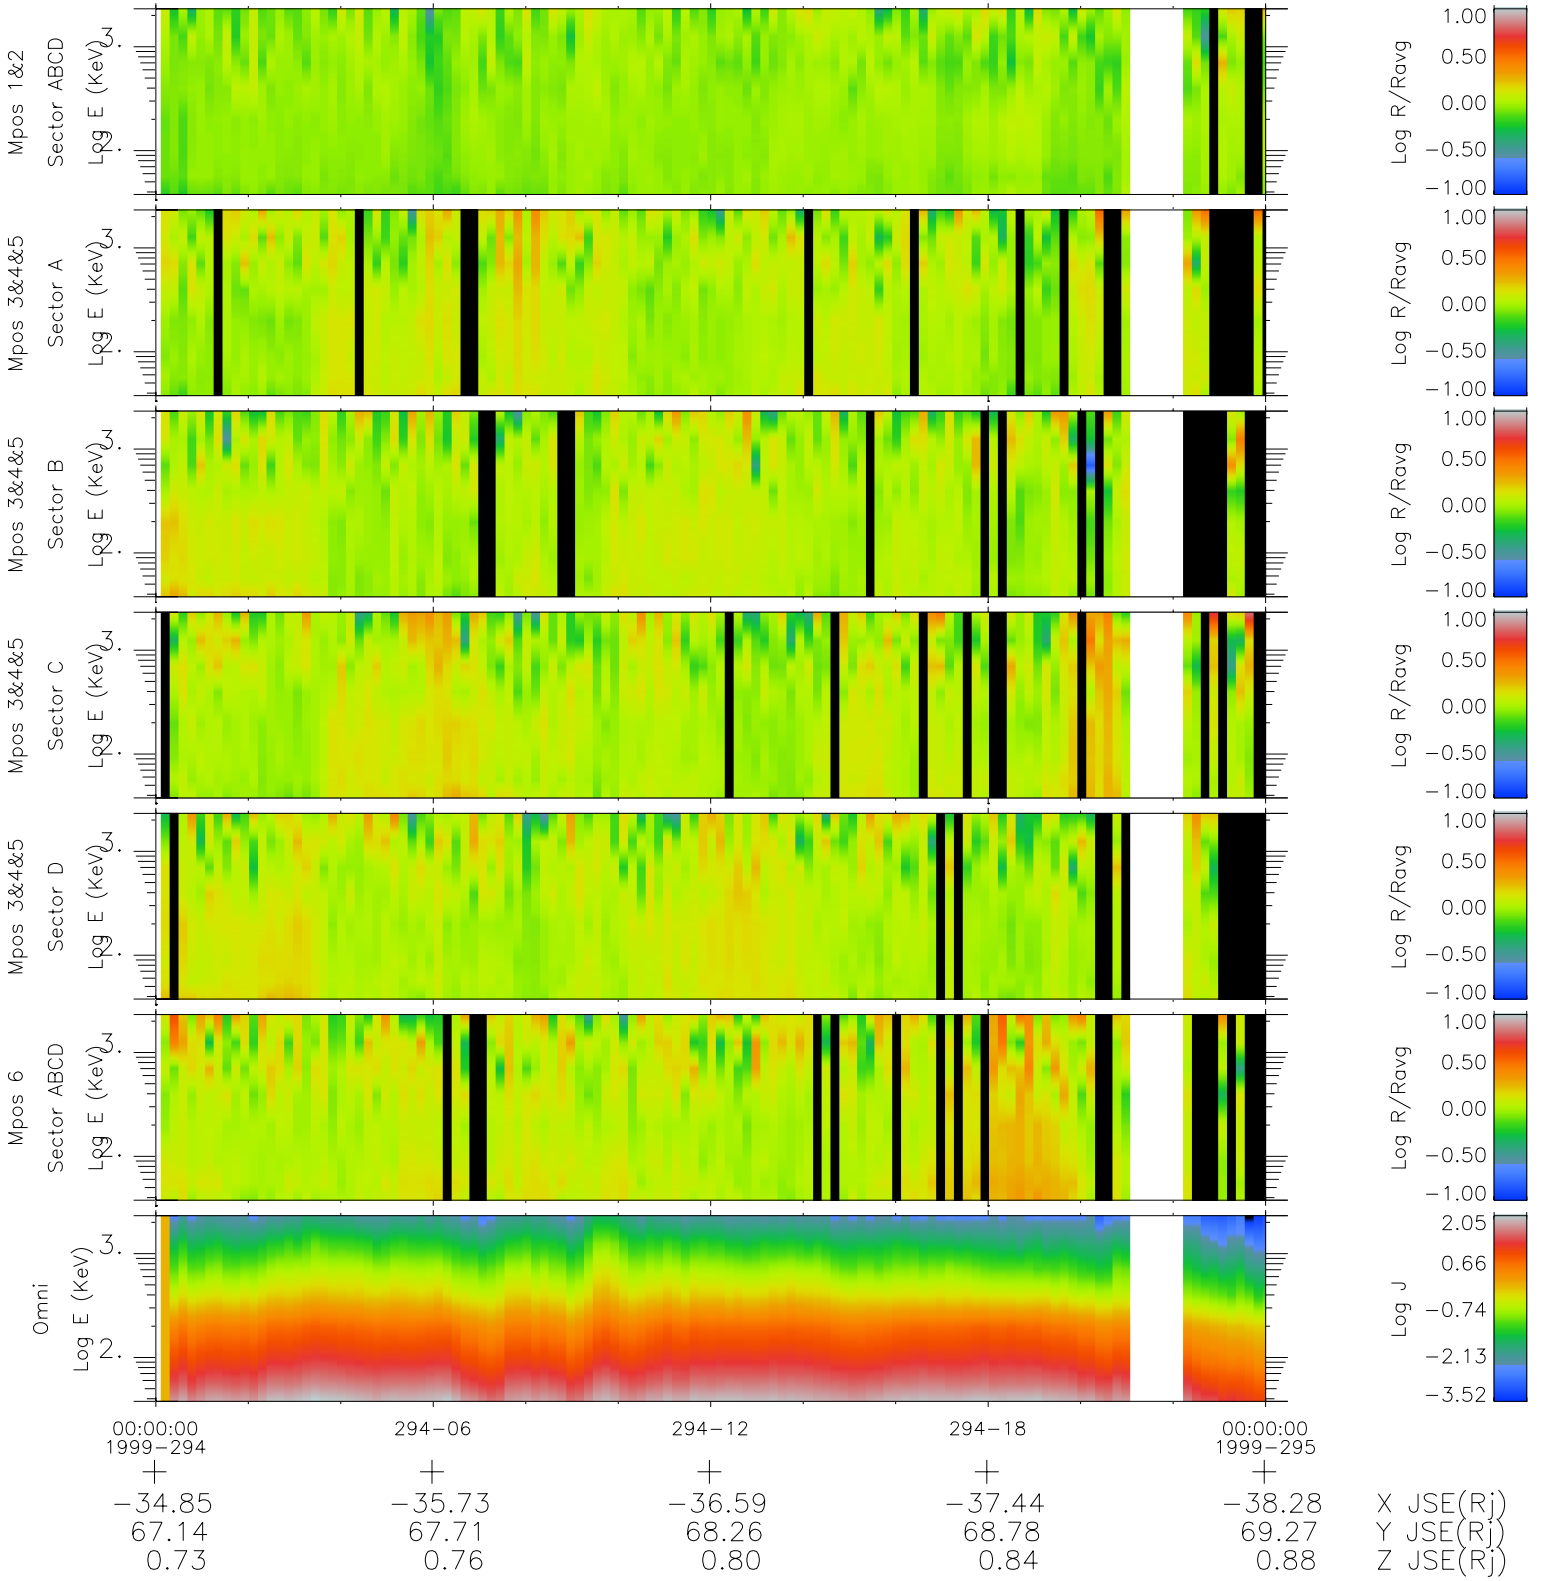

# Galileo EPD Real Time R6 Ions Spectra 99294

Software Version: RTSPEC\_R6 V 1.20  
 Data Production: 06-03-00  
 Plot Production: Mon Sep 17 01:59:08 2001  
 Color File: wondr3  
 Geofactor File: 1.1

- ◇ = Jupiter look direction
- = Corotation look direction