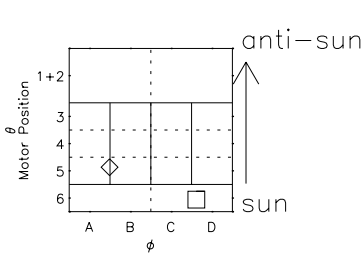

# Galileo EPD Real Time R6 Ions Spectra 99294

Software Version: RTSPEC\_R6 V 1.20  
 Data Production: 06-03-00  
 Plot Production: Mon Sep 17 01:59:08 2001  
 Color File: wondr3  
 Geofactor File: 1.1

- ◇ = Jupiter look direction
- = Corotation look direction