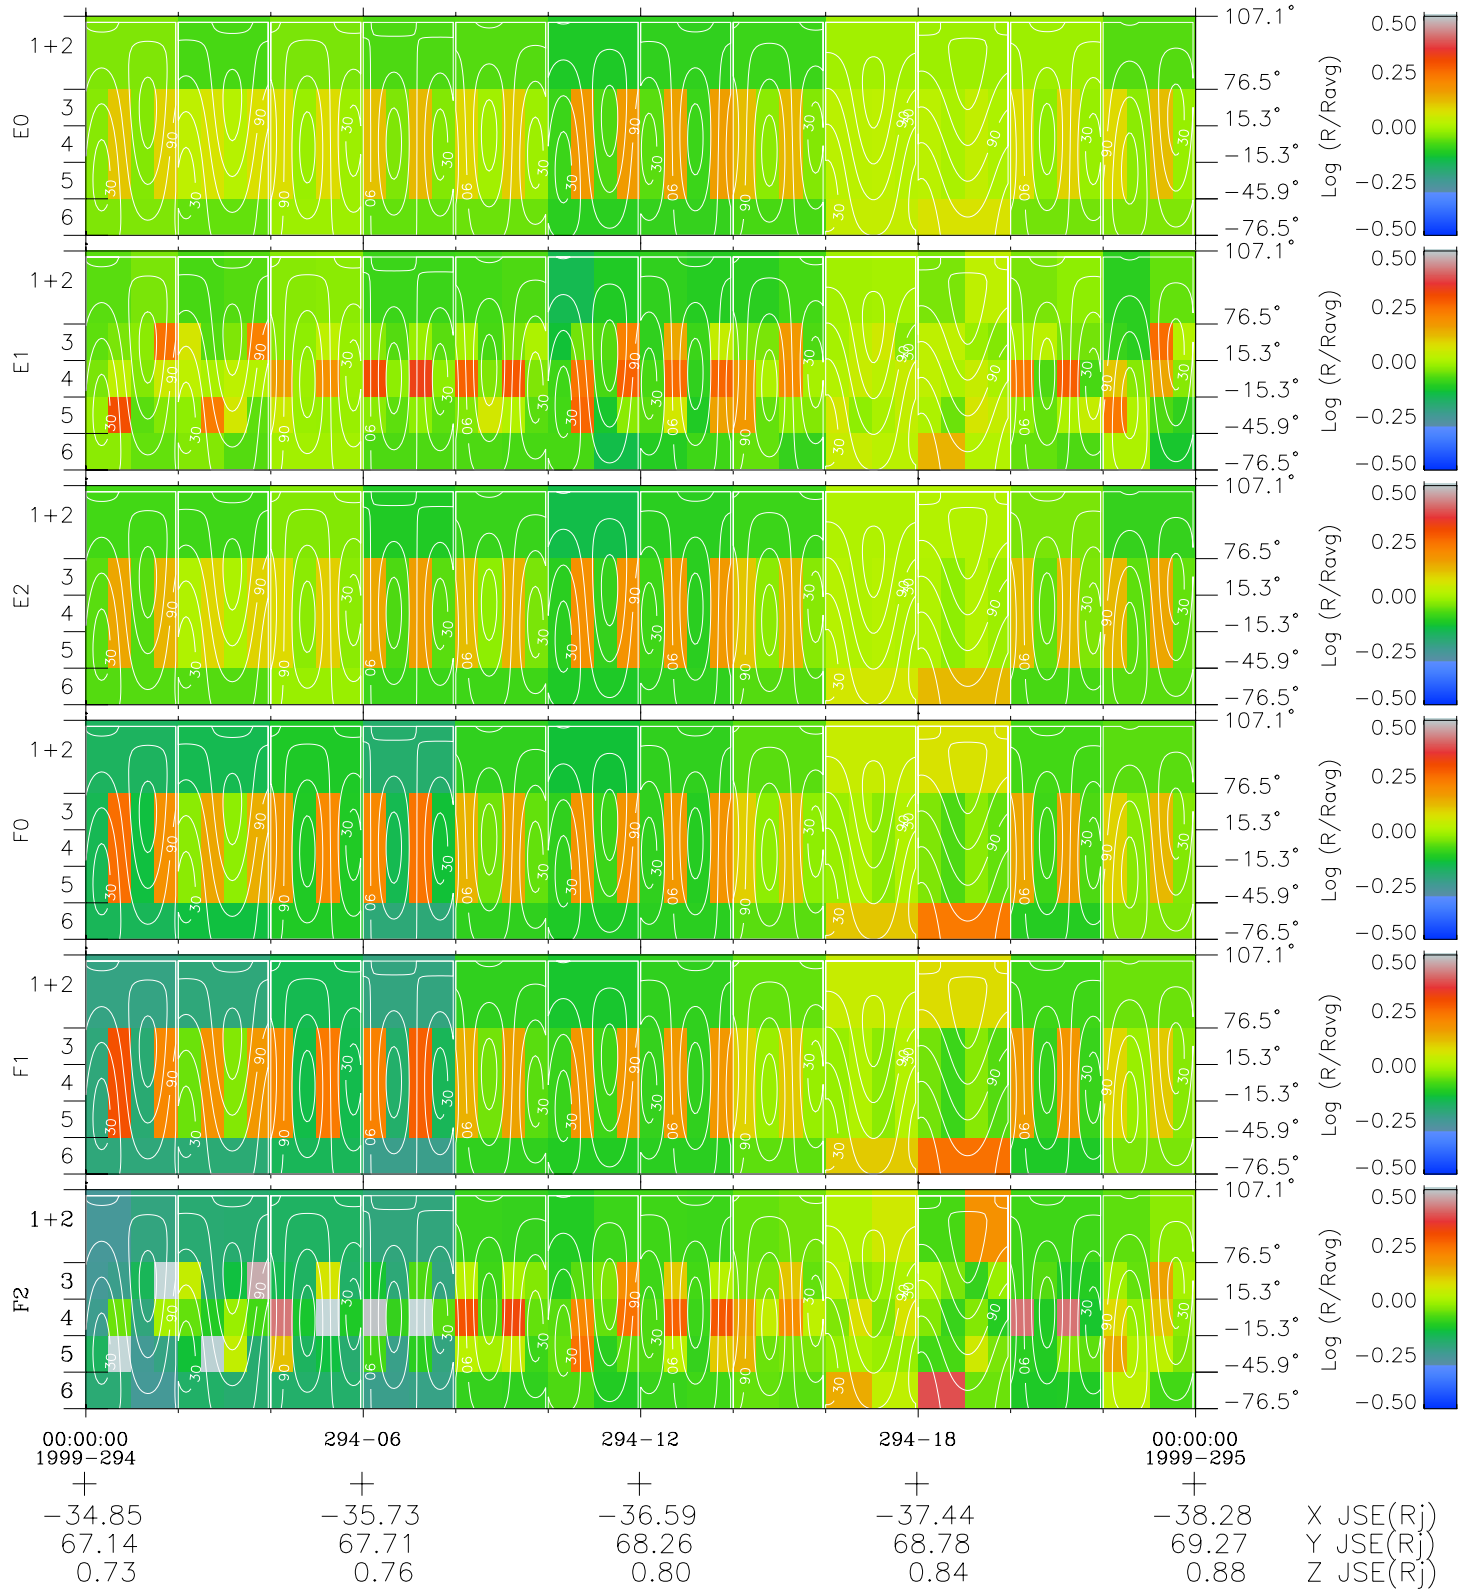

# Galileo EPD Real Time All-Sky Anisotropies 99294

Software Version: RTSKY\_MEAN V 1.20  
 Data Production: 06-03-00  
 Plot Production: Mon Sep 17 01:59:34 2001  
 Color File: wondr3  
 Geofactor File: 1.1

- ◇ = Jupiter look direction
- = Corotation look direction