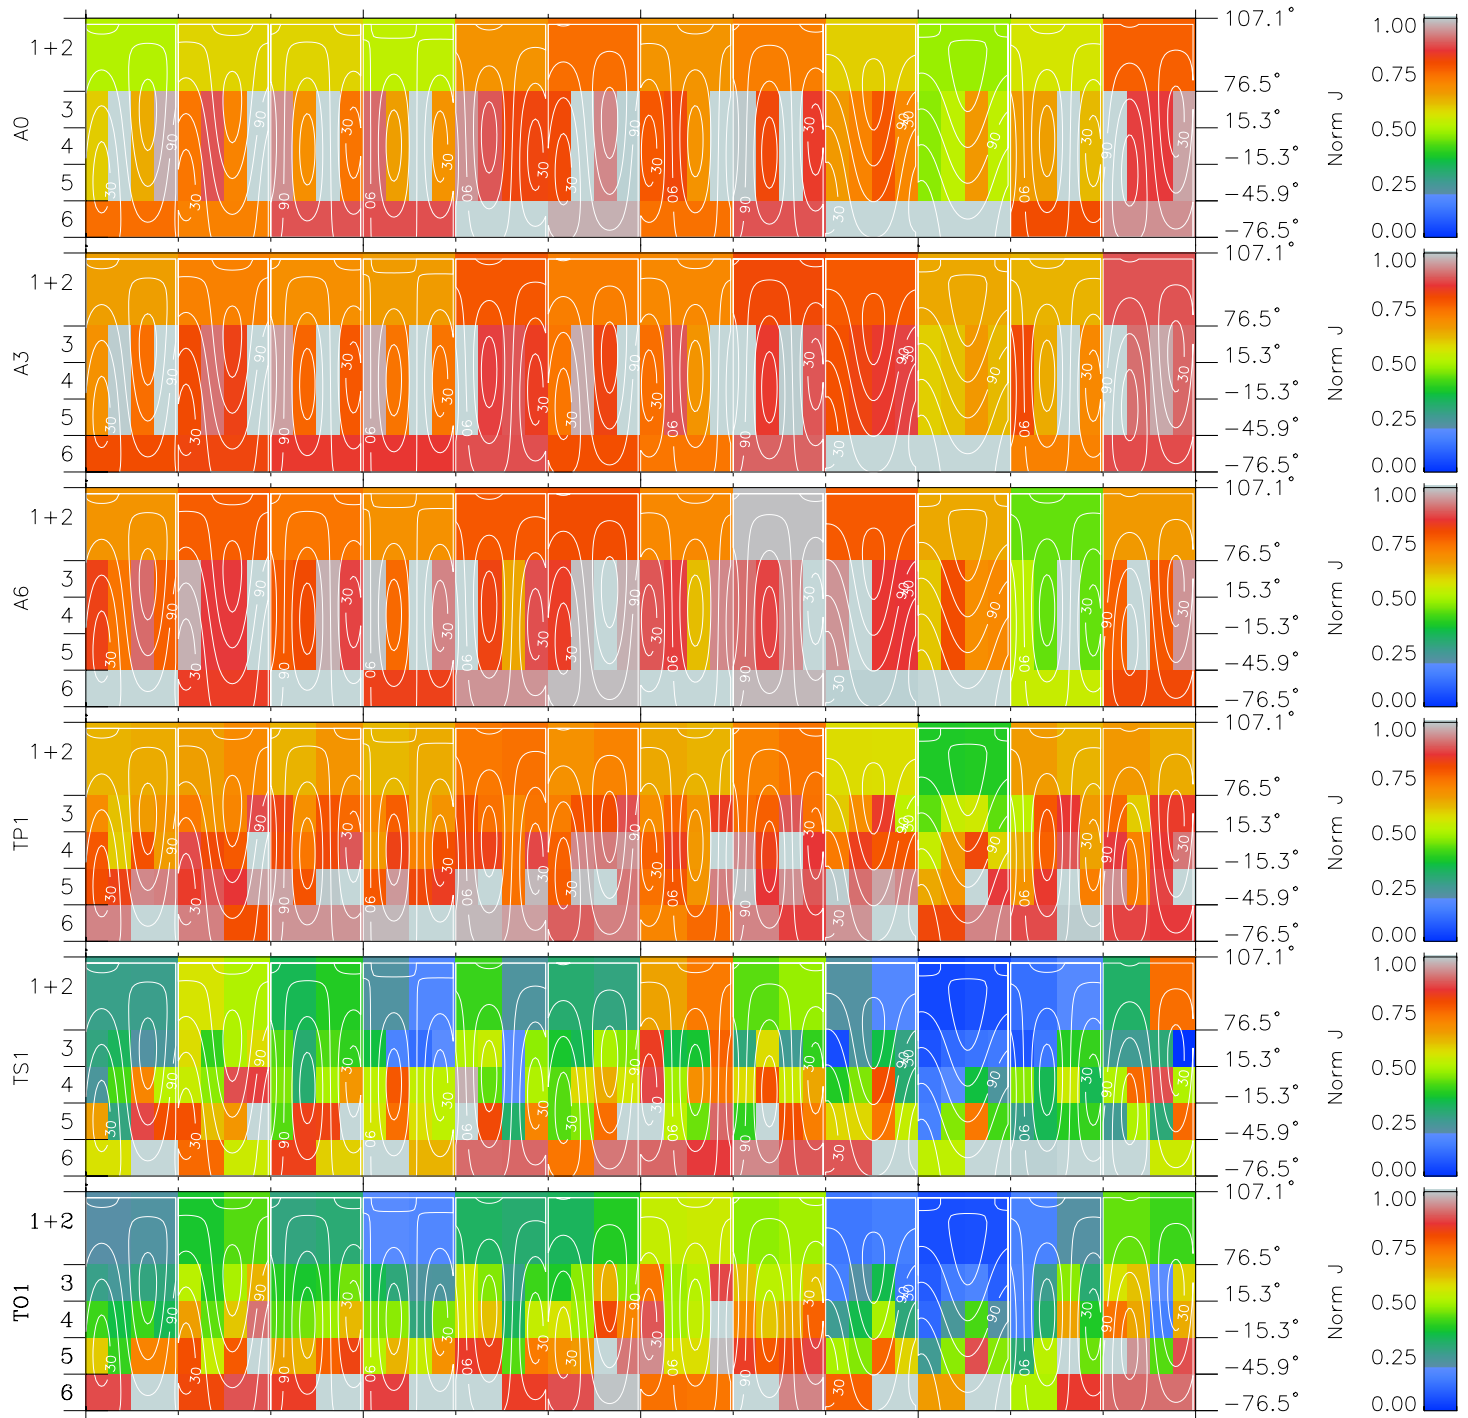

# Galileo EPD Real Time All-Sky Anisotropies 99294

Software Version: RTSKY\_NORM V 1.20  
 Data Production: 06-03-00  
 Plot Production: Mon Sep 17 01:59:54 2001  
 Color File: wondr3  
 Geofactor File: 1.1

| 00:00:00<br>1999-294         | 294-06                       | 294-12                       | 294-18                       | 00:00:00<br>1999-295         | X JSE(R <sub>j</sub> ) |
|------------------------------|------------------------------|------------------------------|------------------------------|------------------------------|------------------------|
| +<br>-34.85<br>67.14<br>0.73 | +<br>-35.73<br>67.71<br>0.76 | +<br>-36.59<br>68.26<br>0.80 | +<br>-37.44<br>68.78<br>0.84 | +<br>-38.28<br>69.27<br>0.88 | Y JSE(R <sub>j</sub> ) |
|                              |                              |                              |                              |                              | Z JSE(R <sub>j</sub> ) |

- ◇ = Jupiter look direction
- = Corotation look direction