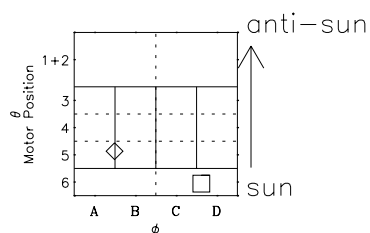

# Galileo EPD Real-Time Omni 99294

Software Version: RTLINE\_OMNI V 1.20  
Data Production: 06-03-00  
Plot Production: Mon Sep 17 02:01:12 2001

Time	Longitude	Latitude	Altitude	X JSE(R <sub>j</sub> )	Y JSE(R <sub>j</sub> )	Z JSE(R <sub>j</sub> )
00:00:00 1999-294	-34.85	67.14	0.73			
294-06	-35.73	67.71	0.76			
294-12	-36.59	68.26	0.80			
294-18	-37.44	68.78	0.84			
00:00:00 1999-295	-38.28	69.27	0.88			

- ◇ = Jupiter look direction
- = Corotation look direction