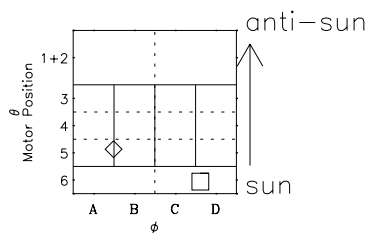

# Galileo EPD Real-Time Omni 99294

Software Version: RTLINE\_OMNI V 1.20  
Data Production: 06-03-00  
Plot Production: Mon Sep 17 02:01:11 2001

◇ = Jupiter look direction  
□ = Corotation look direction