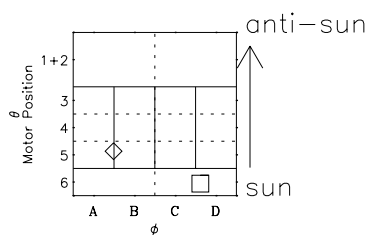

Galileo EPD Real-Time Omni 99294

Software Version: RTLINE_OMNI V 1.20
Data Production: 06-03-00
Plot Production: Mon Sep 17 02:01:11 2001

- ◇ = Jupiter look direction
- = Corotation look direction