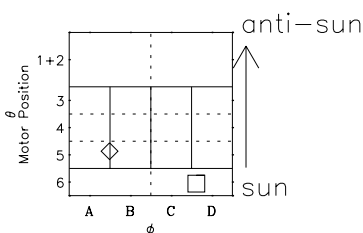

Galileo EPD Real-Time Six-Sector 99294

Software Version: RTLINE_R6 V 1.20
Data Production: 06-03-00
Plot Production: Mon Sep 17 02:01:18 2001

◇ = Jupiter look direction
□ = Corotation look direction