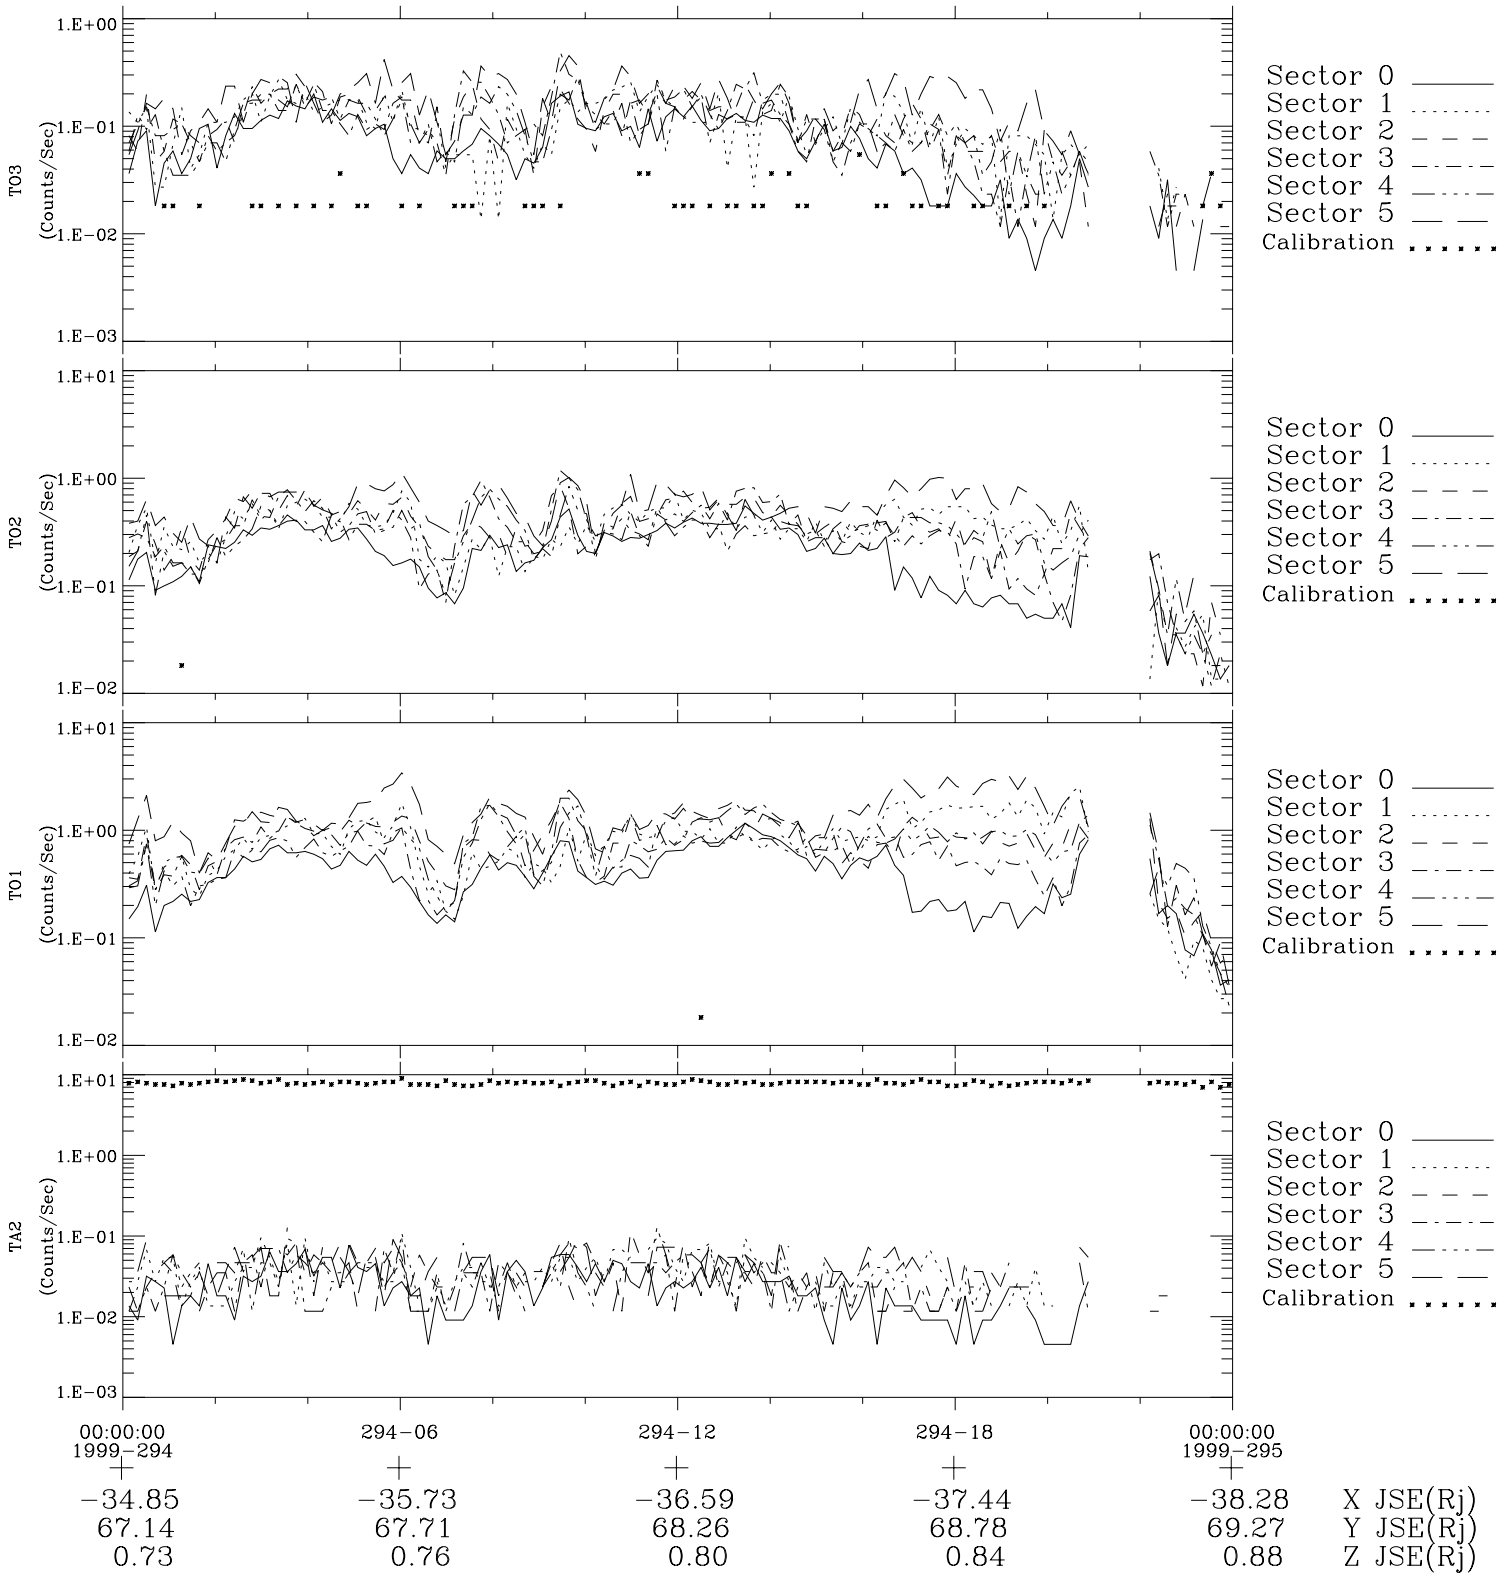

Galileo EPD Real-Time Six-Sector 99294

Software Version: RTLINE_R6 V 1.20
Data Production: 06-03-00
Plot Production: Mon Sep 17 02:01:17 2001

◇ = Jupiter look direction
□ = Corotation look direction