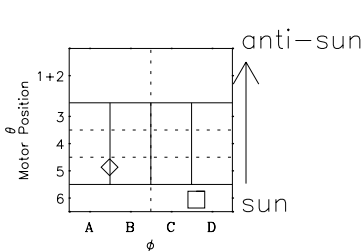

Galileo EPD Real-Time Six-Sector 99294

Software Version: RTLINE_R6 V 1.20
Data Production: 06-03-00
Plot Production: Mon Sep 17 02:01:17 2001

◇ = Jupiter look direction
□ = Corotation look direction