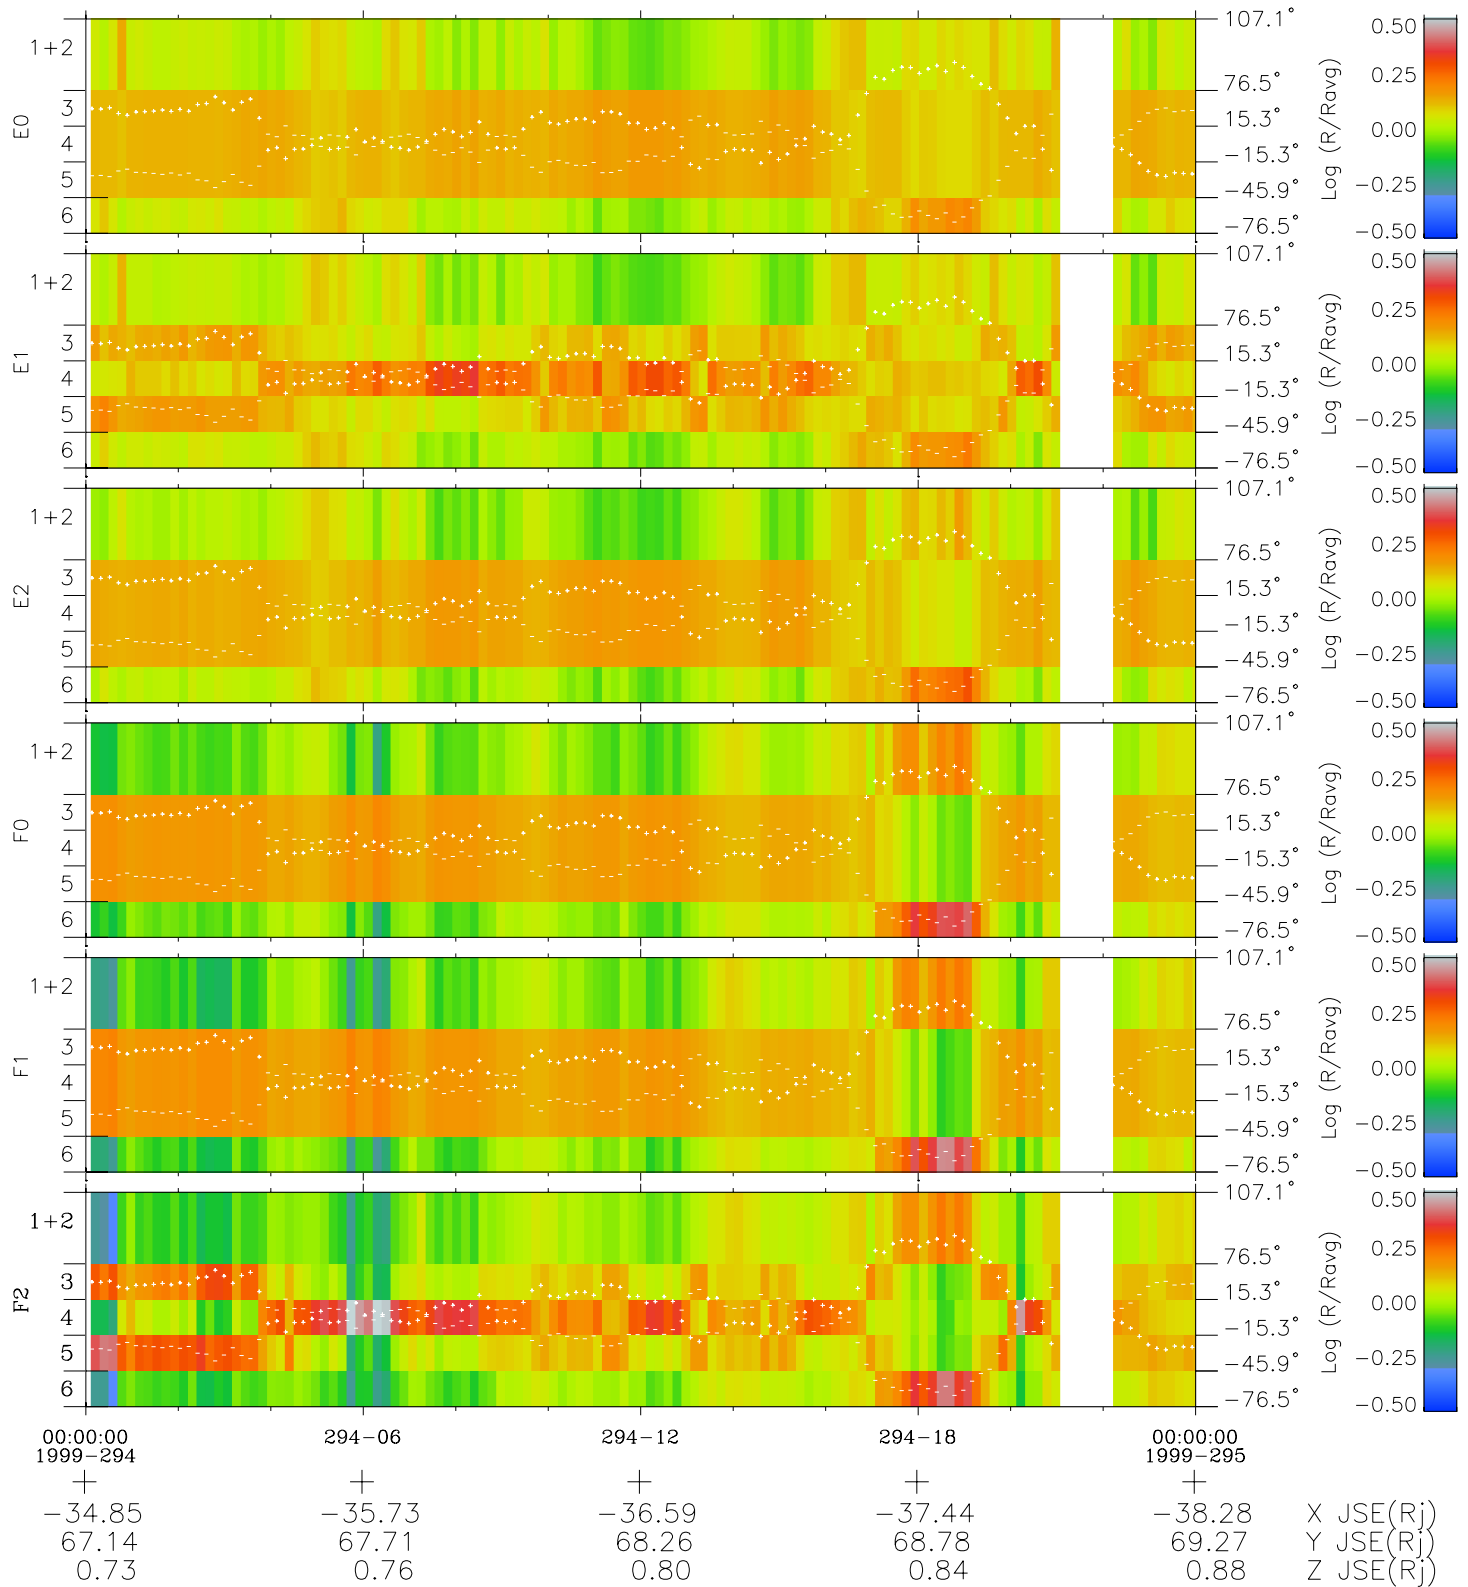

Galileo EPD Real Elevation Anisotropies 99294

Software Version: RTELEV_MEAN V 1.20
 Data Production: 06-03-00
 Plot Production: Mon Sep 17 02:00:13 2001
 Color File: wondr3
 Geofactor File: 1.1

- ◇ = Jupiter look direction
- = Corotation look direction