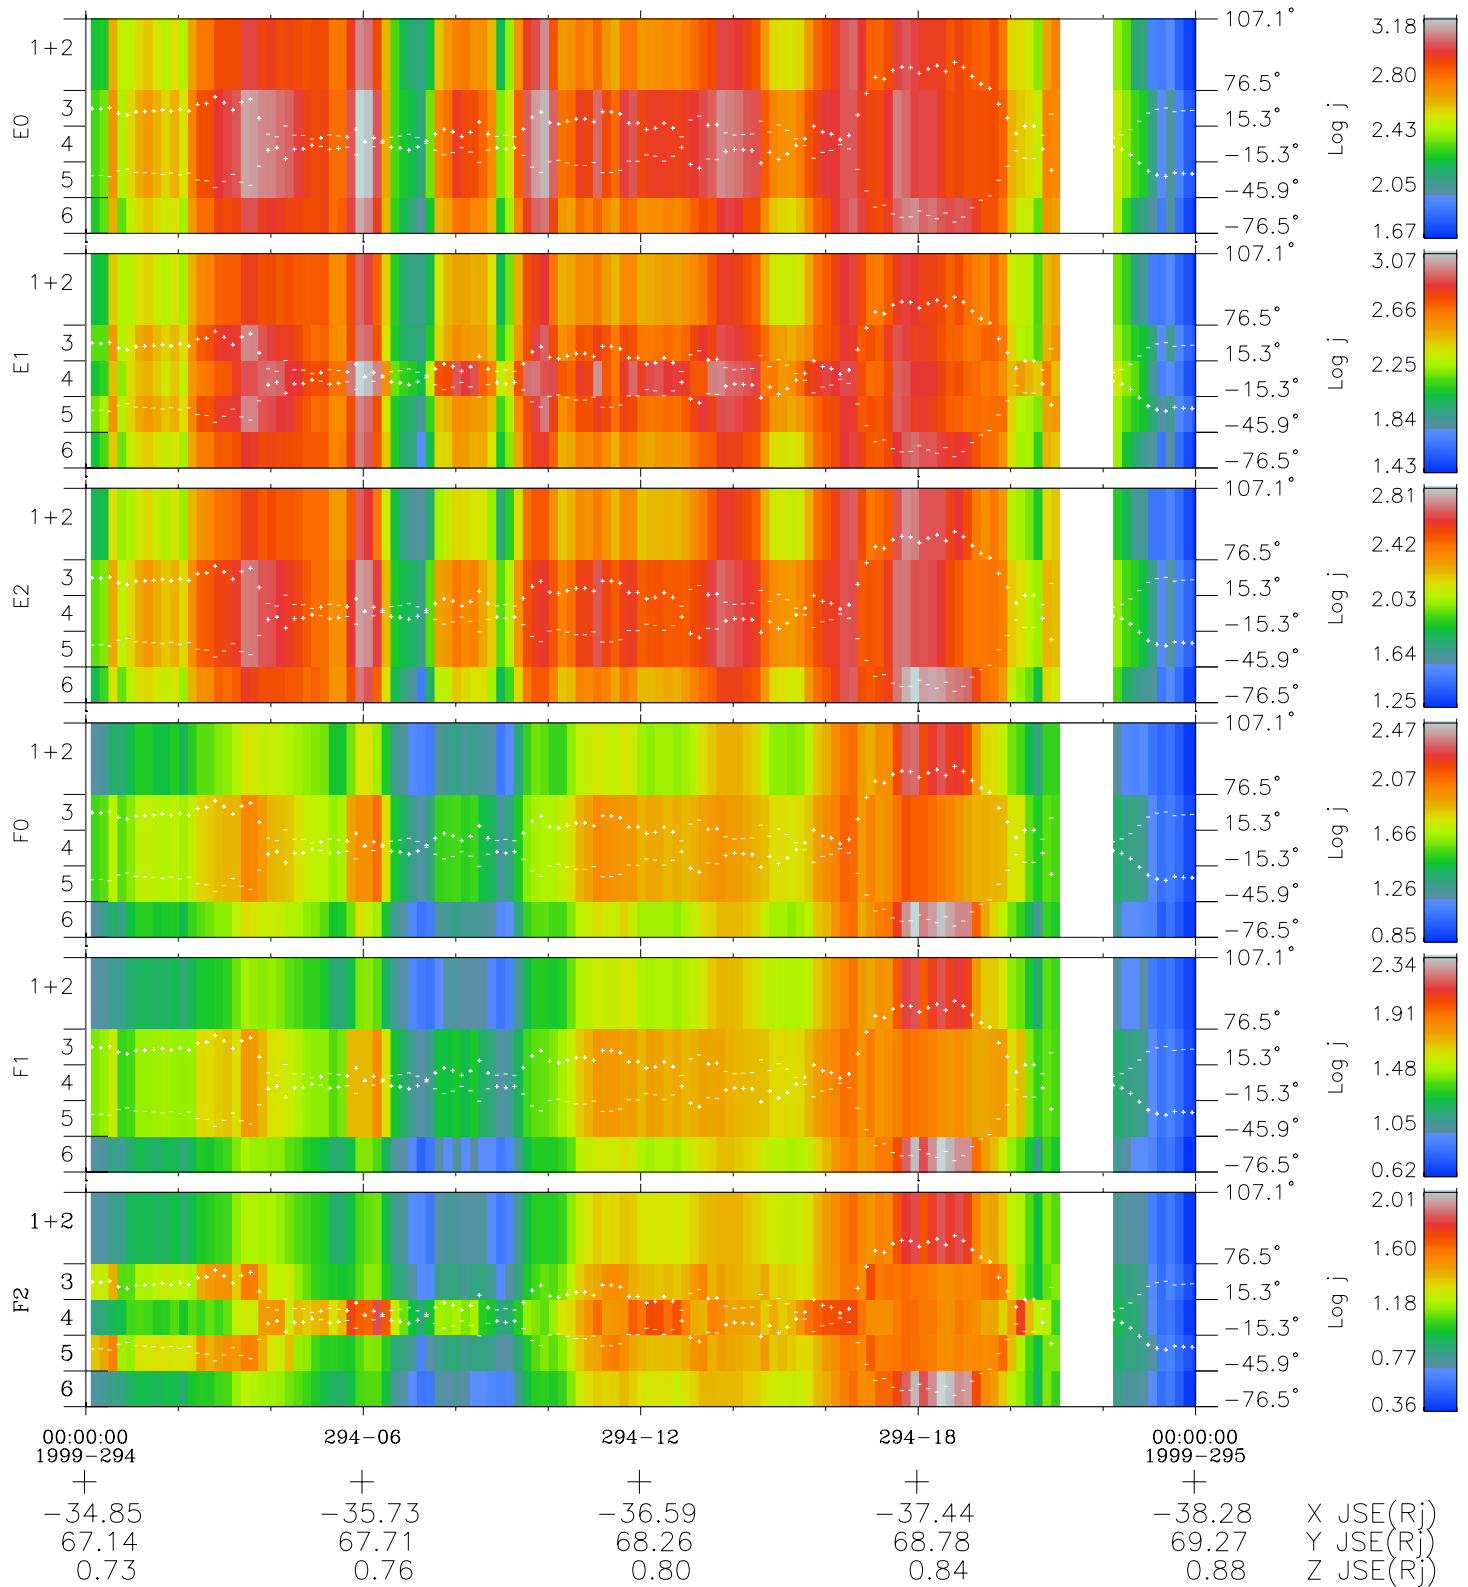

Galileo EPD Real Elevation Anisotropies 99294

Software Version: RTELEV_FLUX V 1.20
 Data Production: 06-03-00
 Plot Production: Mon Sep 17 02:00:23 2001
 Color File: wondr3
 Geofactor File: 1.1

◇ = Jupiter look direction
 □ = Corotation look direction