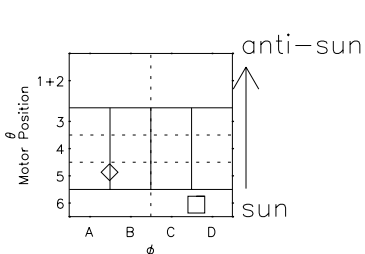

Galileo EPD Real Elevation Anisotropies 99294

Software Version: RTELEV_FLUX V 1.20
 Data Production: 06-03-00
 Plot Production: Mon Sep 17 02:00:23 2001
 Color File: wondr3
 Geofactor File: 1.1

◇ = Jupiter look direction
 □ = Corotation look direction