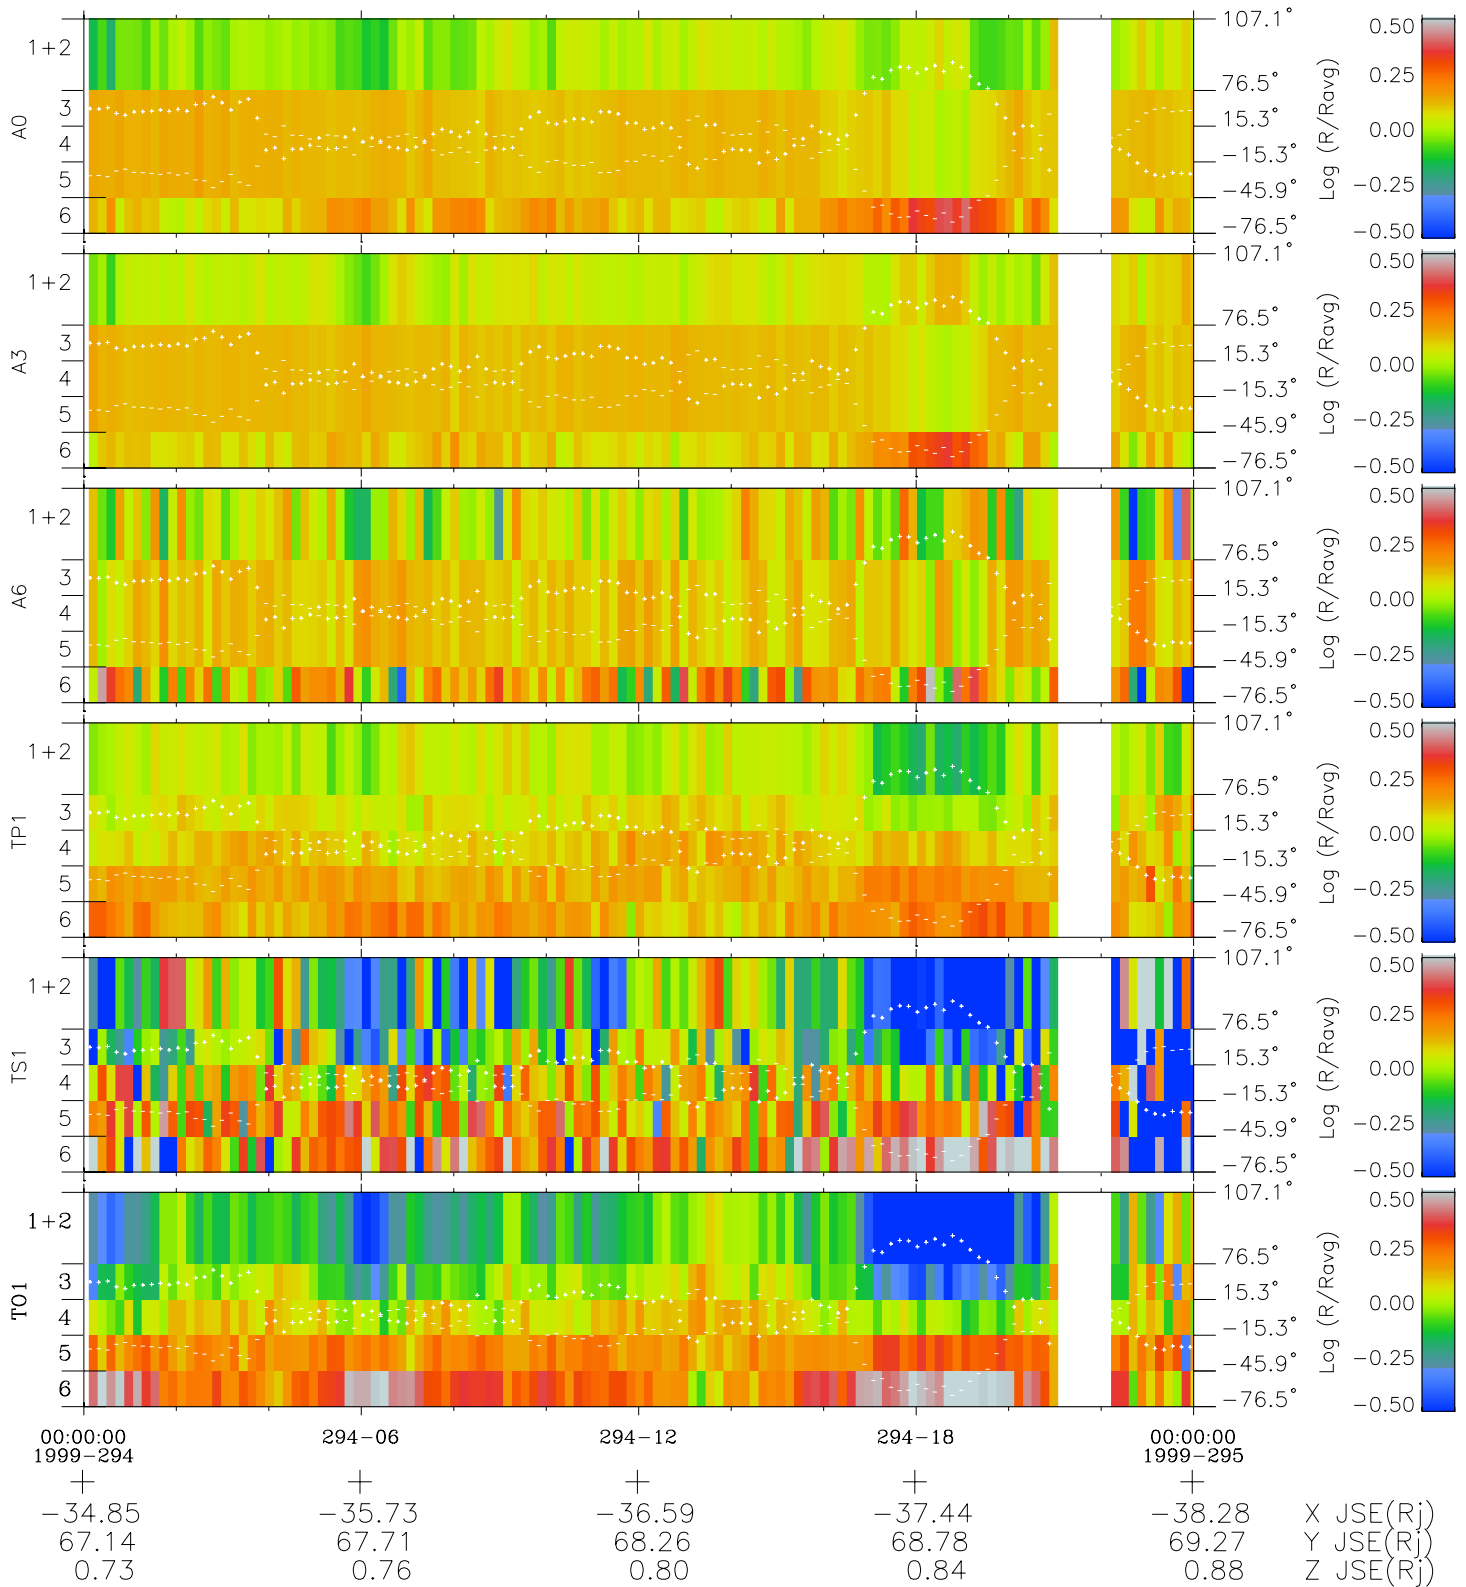

# Galileo EPD Real Elevation Anisotropies 99294

Software Version: RTELEV\_MEAN V 1.20  
 Data Production: 06-03-00  
 Plot Production: Mon Sep 17 02:00:07 2001  
 Color File: wondr3  
 Geofactor File: 1.1

- ◇ = Jupiter look direction
- = Corotation look direction