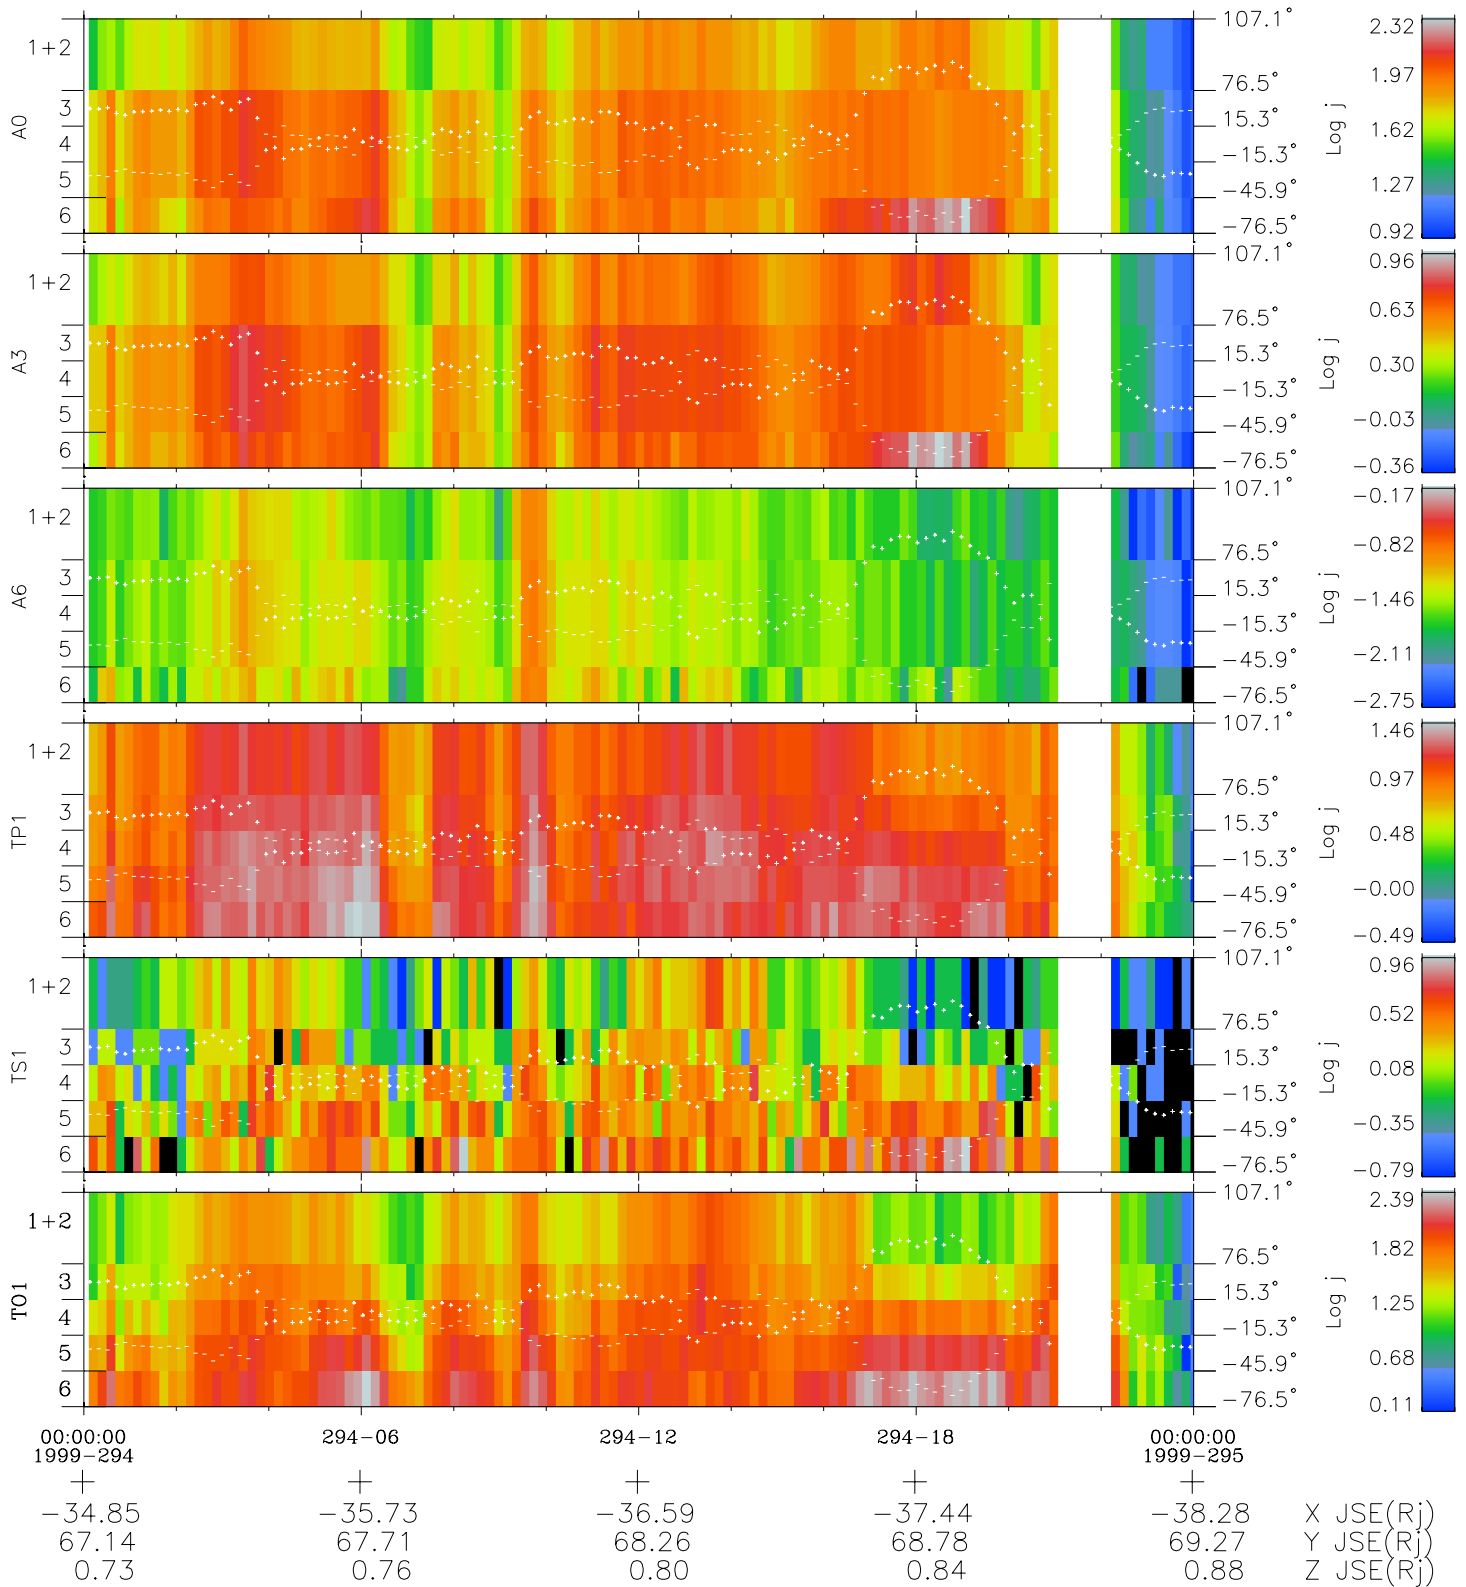

# Galileo EPD Real Elevation Anisotropies 99294

Software Version: RTELEV\_FLUX V 1.20  
 Data Production: 06-03-00  
 Plot Production: Mon Sep 17 02:00:18 2001  
 Color File: wondr3  
 Geofactor File: 1.1

- ◇ = Jupiter look direction
- = Corotation look direction