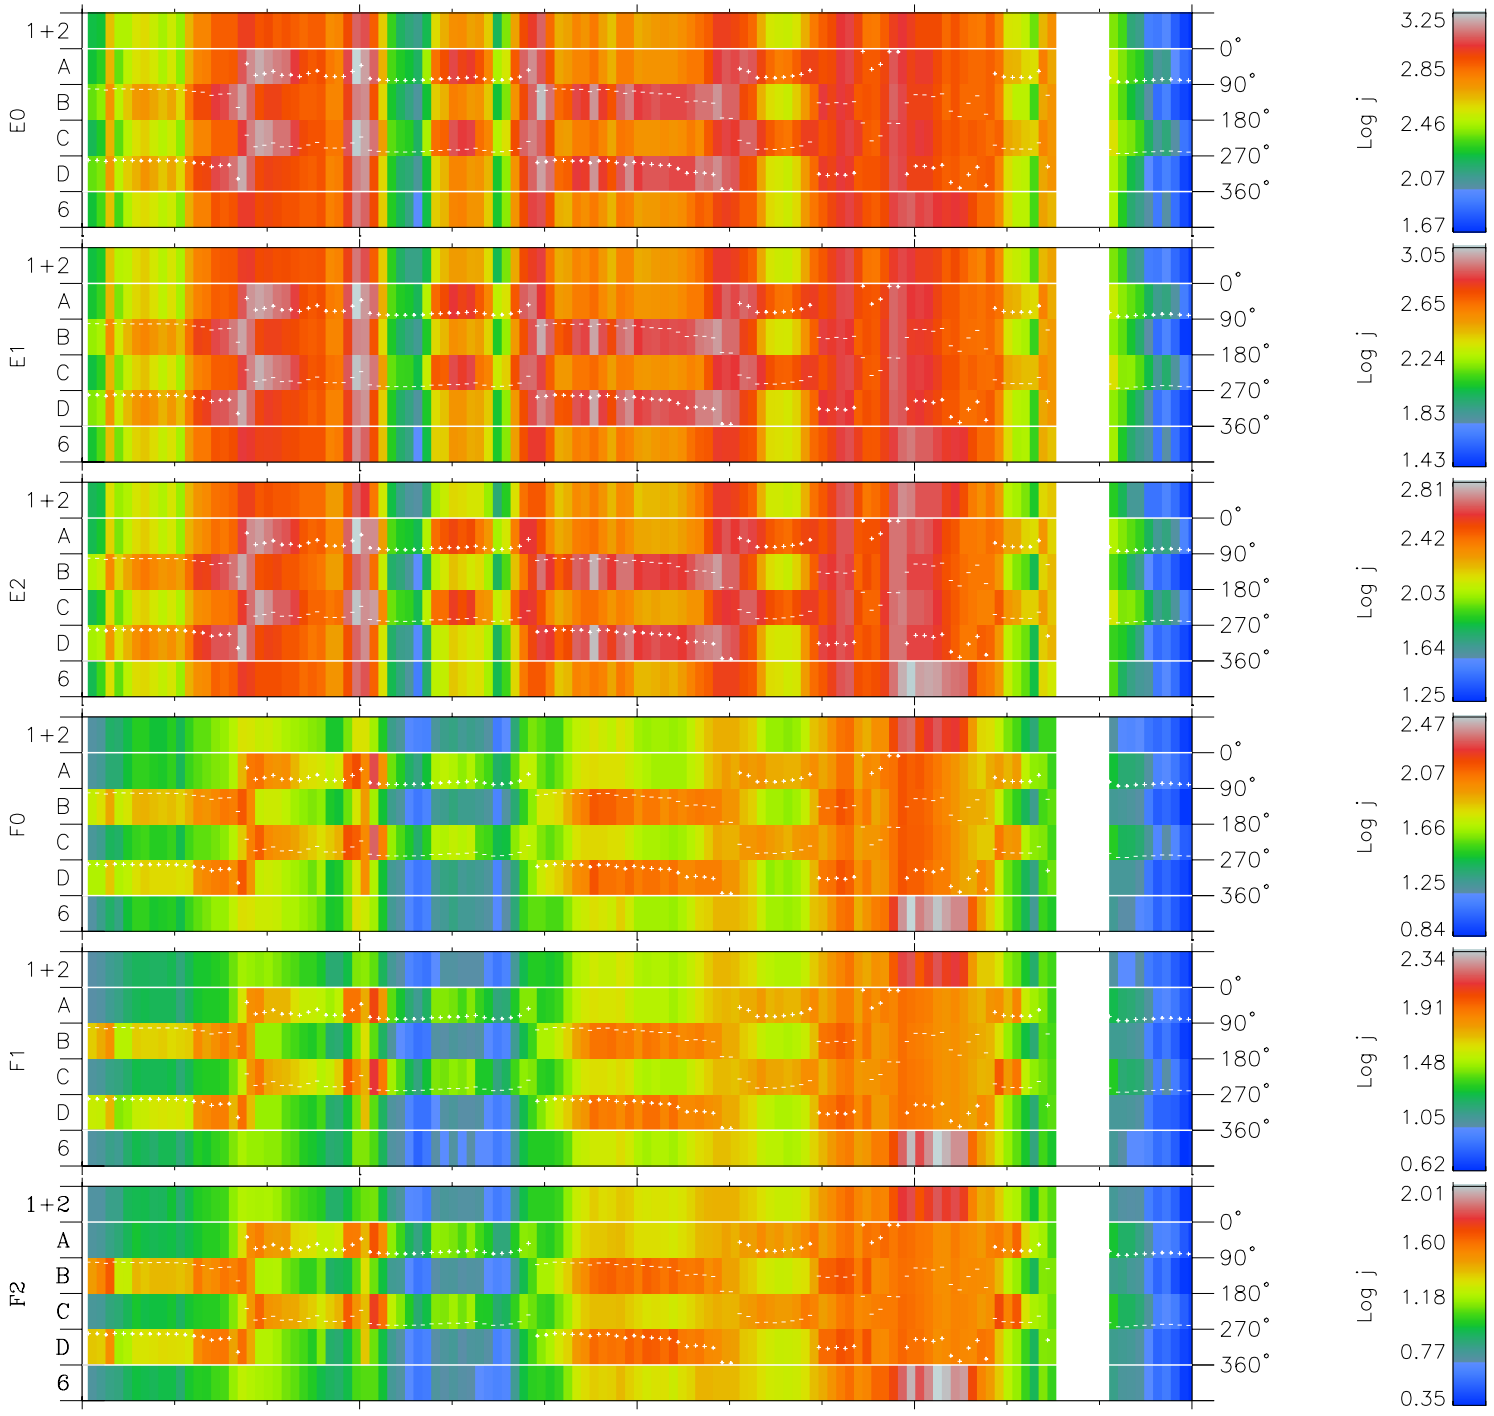

Galileo EPD Real Time Azimuth Anisotropies 99294

Software Version: RTAZIM_FLUX V 1.20
Data Production: 06-03-00
Plot Production: Mon Sep 17 02:00:55 2001
Color File: wondr3
Geofactor File: 1.1

00:00:00 1999-294	294-06	294-12	294-18	00:00:00 1999-295	
+	+	+	+	+	
-34.85	-35.73	-36.59	-37.44	-38.28	X JSE(R _j)
67.14	67.71	68.26	68.78	69.27	Y JSE(R _j)
0.73	0.76	0.80	0.84	0.88	Z JSE(R _j)

- ◇ = Jupiter look direction
- = Corotation look direction