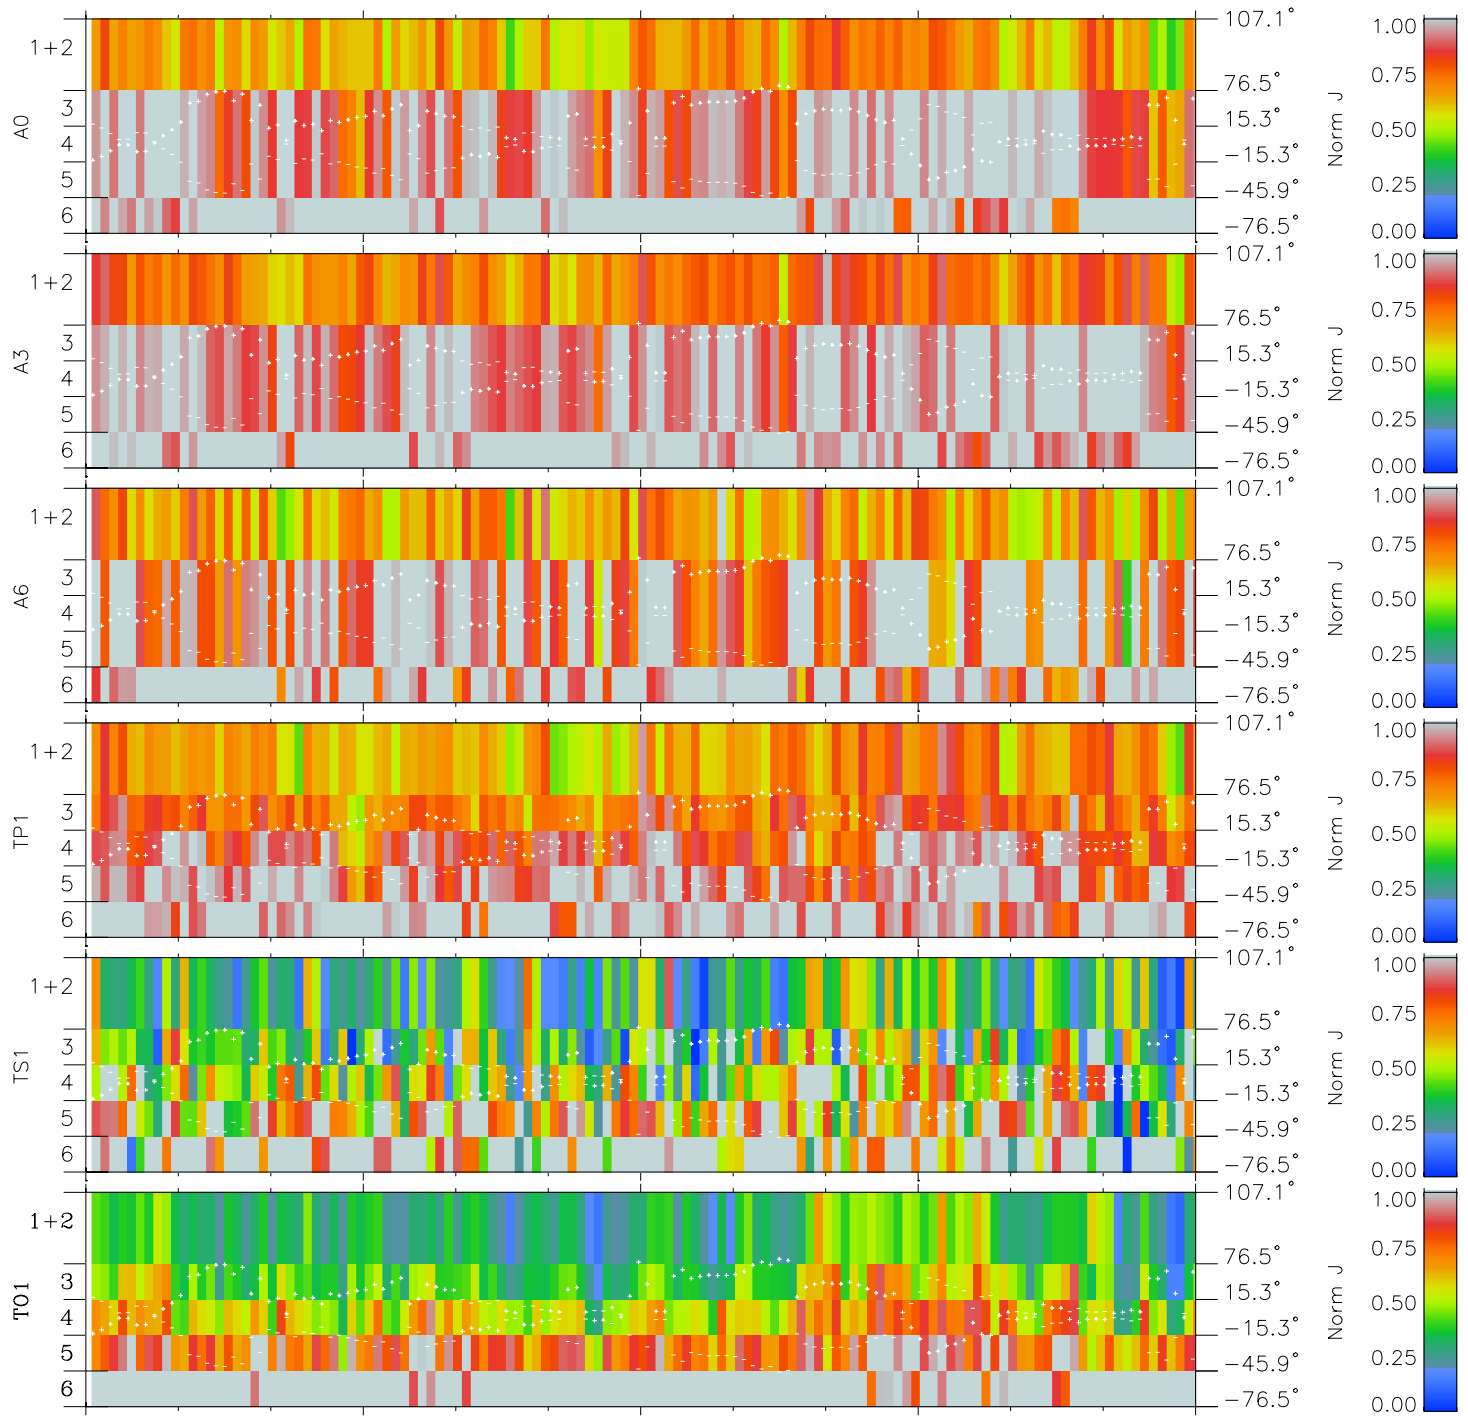

Galileo EPD Real Elevation Anisotropies 99293

Software Version: RTELEV_NORM V 1.20
Data Production: 06-03-00
Plot Production: Mon Sep 17 01:52:23 2001
Color File: wondr3
Geofactor File: 1.1

Time	00:00:00 1999-293	293-06	293-12	293-18	00:00:00 1999-294	
	+	+	+	+	+	X JSE(R _j)
	-31.20	-32.14	-33.05	-33.96	-34.85	Y JSE(R _j)
	64.63	65.29	65.94	66.55	67.14	Z JSE(R _j)
	0.57	0.61	0.65	0.69	0.73	

- ◇ = Jupiter look direction
- = Corotation look direction