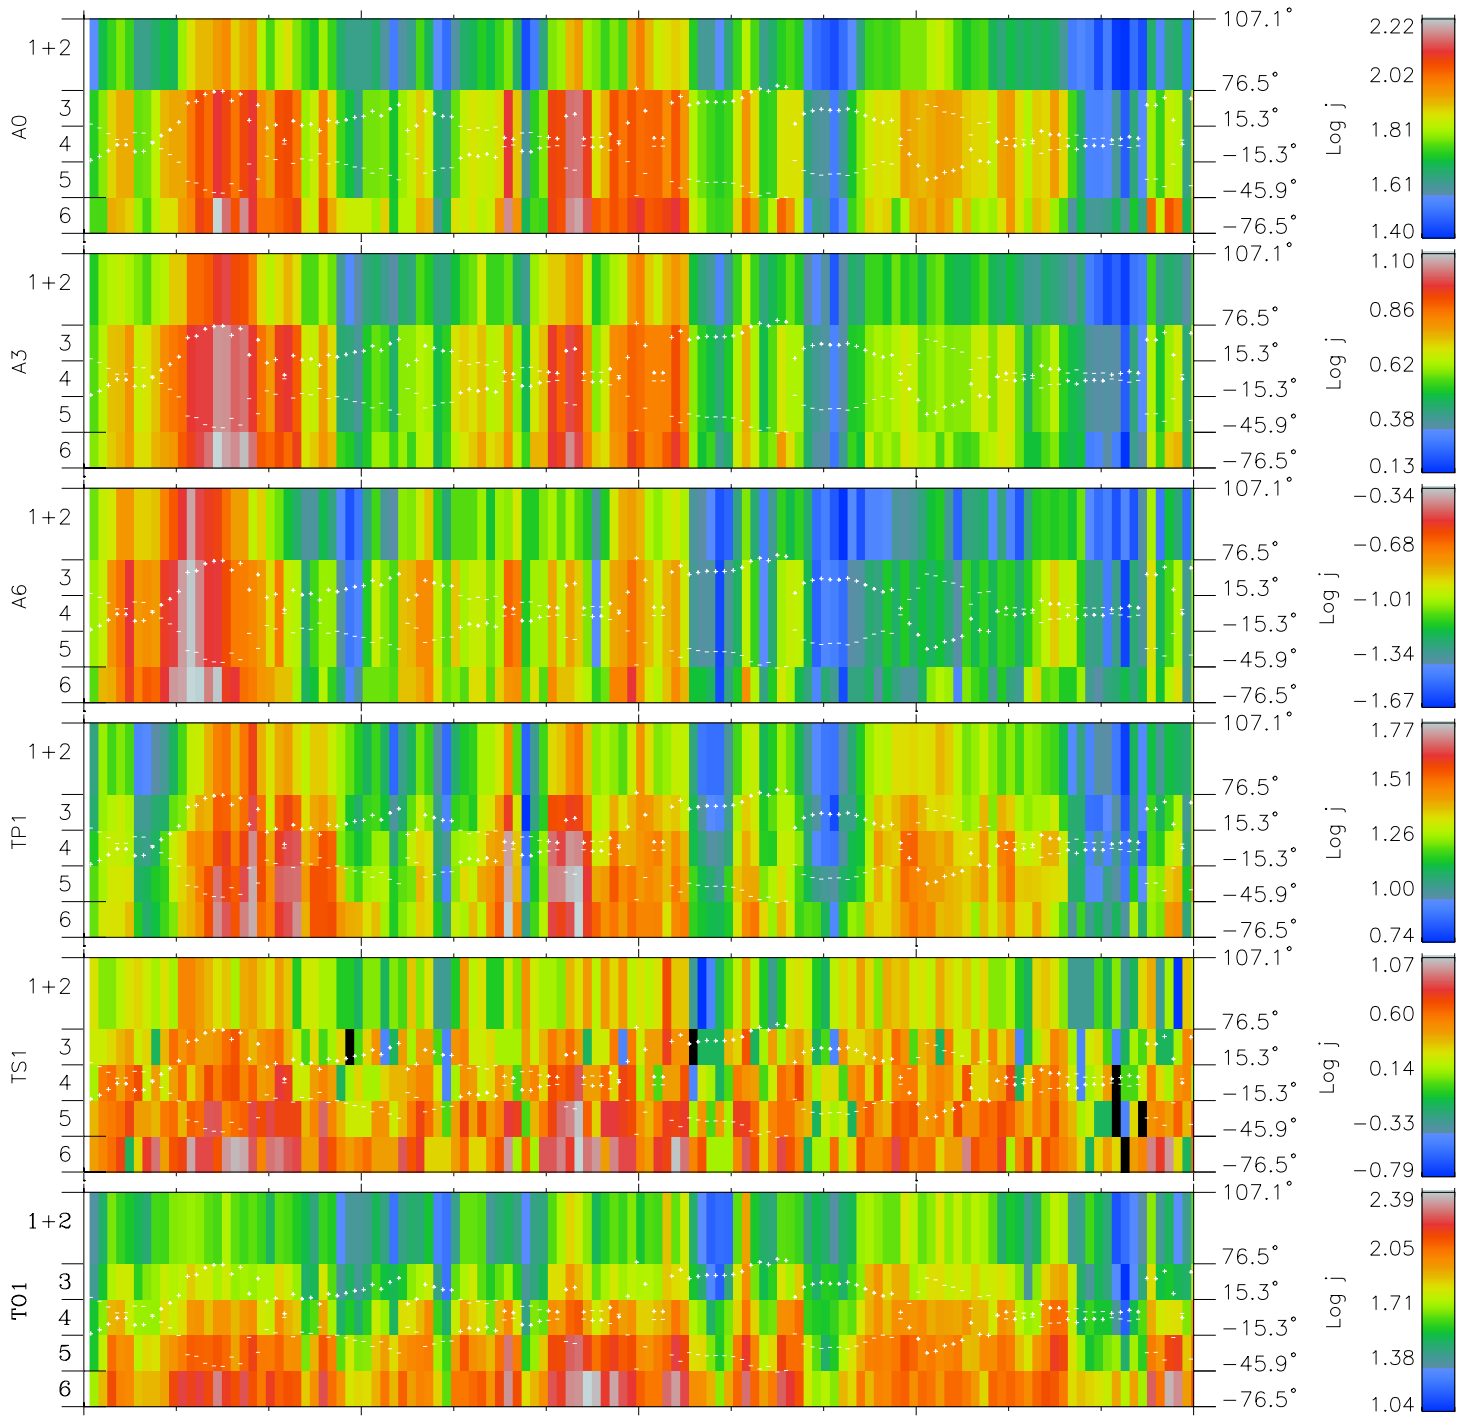

Galileo EPD Real Elevation Anisotropies 99293

Software Version: RTELEV_FLUX V 1.20
 Data Production: 06-03-00
 Plot Production: Mon Sep 17 01:52:11 2001
 Color File: wondr3
 Geofactor File: 1.1

00:00:00 1999-293	293-06	293-12	293-18	00:00:00 1999-294	X JSE(R _j)	Y JSE(R _j)	Z JSE(R _j)
+	+	+	+	+			
-31.20	-32.14	-33.05	-33.96	-34.85			
64.63	65.29	65.94	66.55	67.14			
0.57	0.61	0.65	0.69	0.73			

- ◇ = Jupiter look direction
- = Corotation look direction