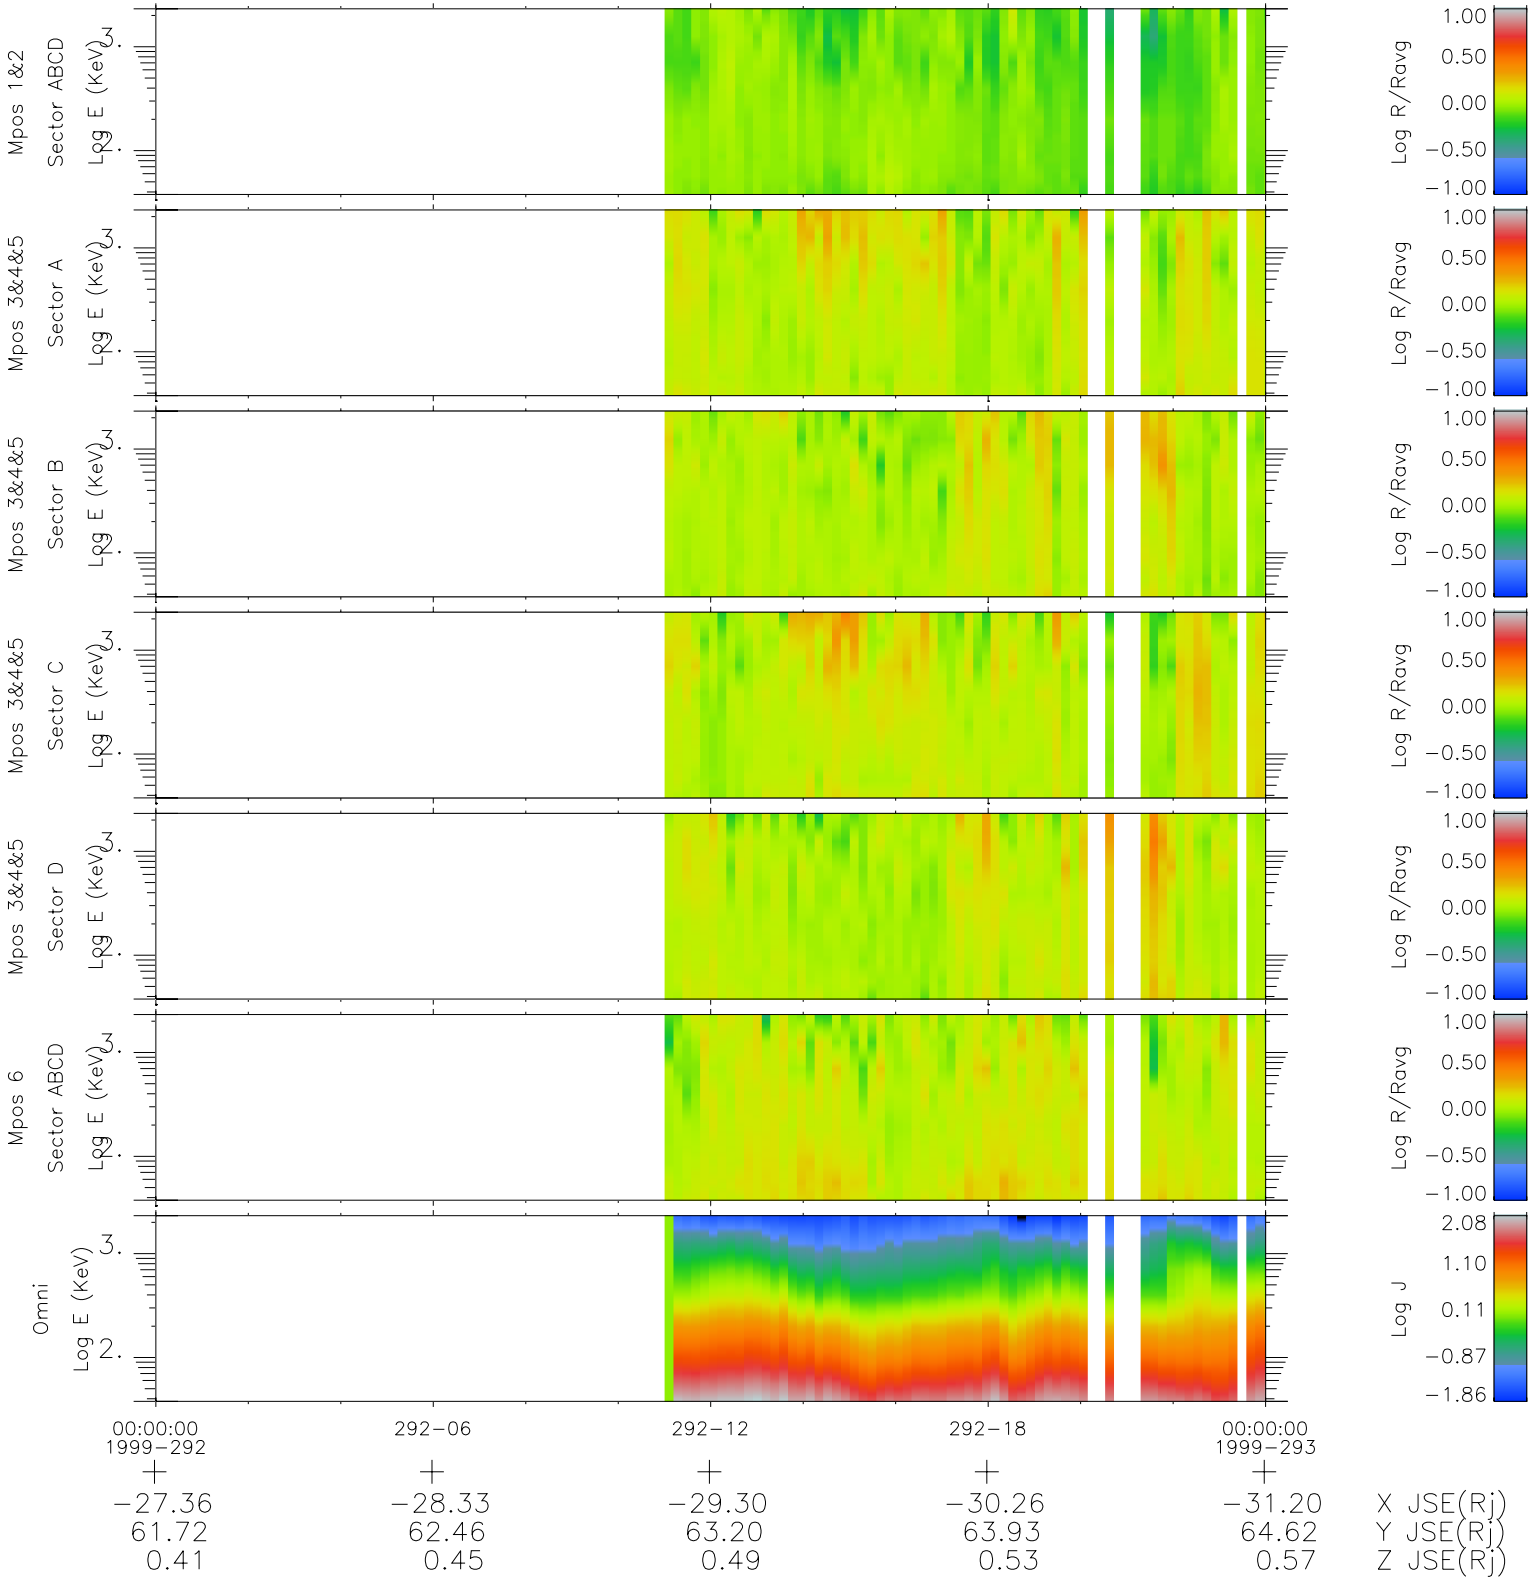

# Galileo EPD Real Time R6 Ions Spectra 99292

Software Version: RTSPEC\_R6 V 1.20  
 Data Production: 06-03-00  
 Plot Production: Mon Sep 17 01:43:58 2001  
 Color File: wondr3  
 Geofactor File: 1.1

- ◇ = Jupiter look direction
- = Corotation look direction