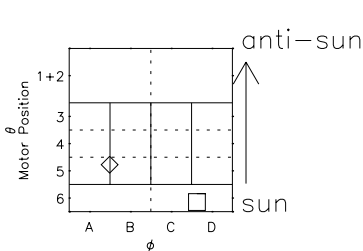

# Galileo EPD Real Time R6 Ions Spectra 99292

Software Version: RTSPEC\_R6 V 1.20  
 Data Production: 06-03-00  
 Plot Production: Mon Sep 17 01:43:58 2001  
 Color File: wondr3  
 Geofactor File: 1.1

- ◇ = Jupiter look direction
- = Corotation look direction