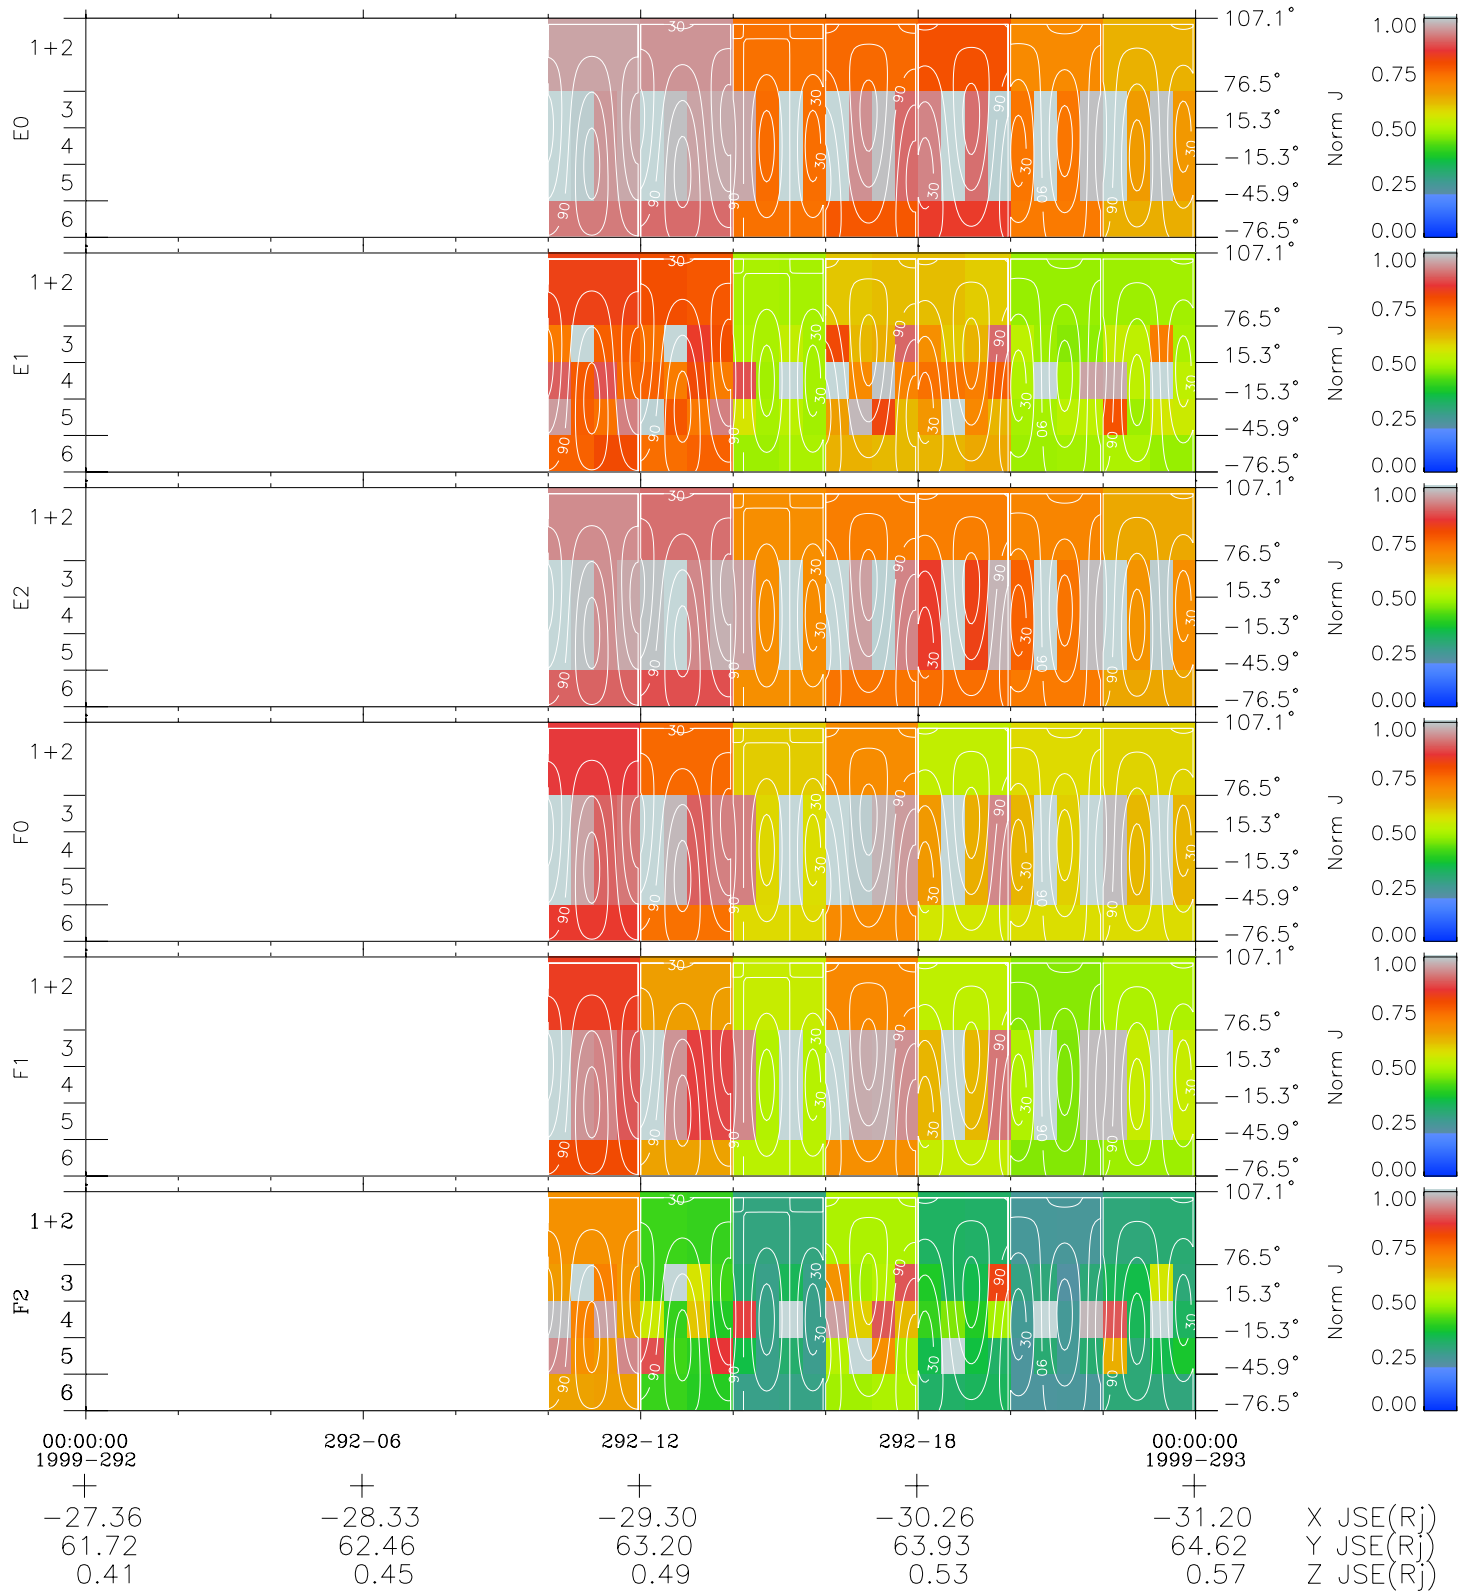

Galileo EPD Real Time All-Sky Anisotropies 99292

Software Version: RTSKY_NORM V 1.20
Data Production: 06-03-00
Plot Production: Mon Sep 17 01:44:34 2001
Color File: wondr3
Geofactor File: 1.1

- ◇ = Jupiter look direction
- = Corotation look direction