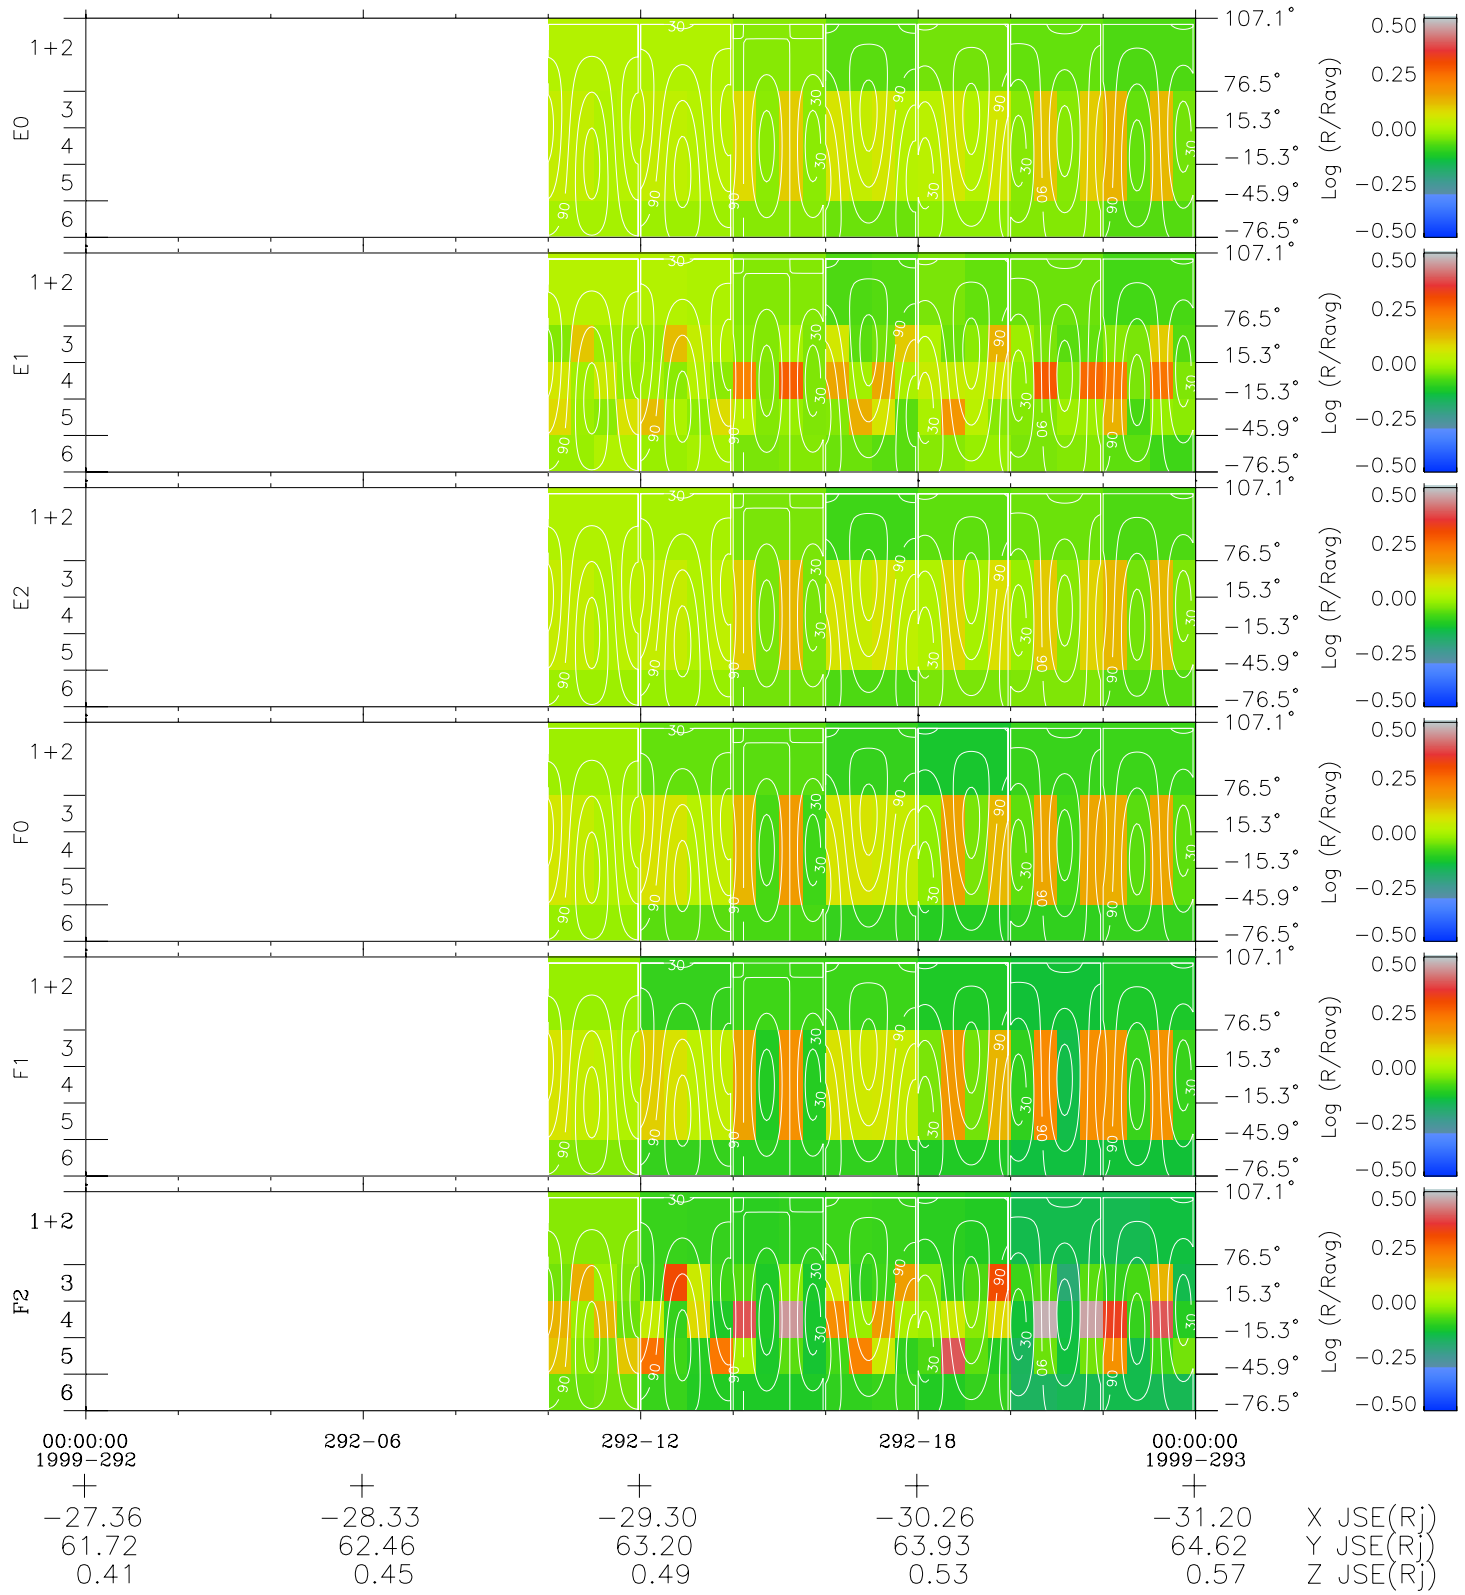

# Galileo EPD Real Time All-Sky Anisotropies 99292

Software Version: RTSKY\_MEAN V 1.20  
 Data Production: 06-03-00  
 Plot Production: Mon Sep 17 01:44:16 2001  
 Color File: wondr3  
 Geofactor File: 1.1

- ◇ = Jupiter look direction
- = Corotation look direction