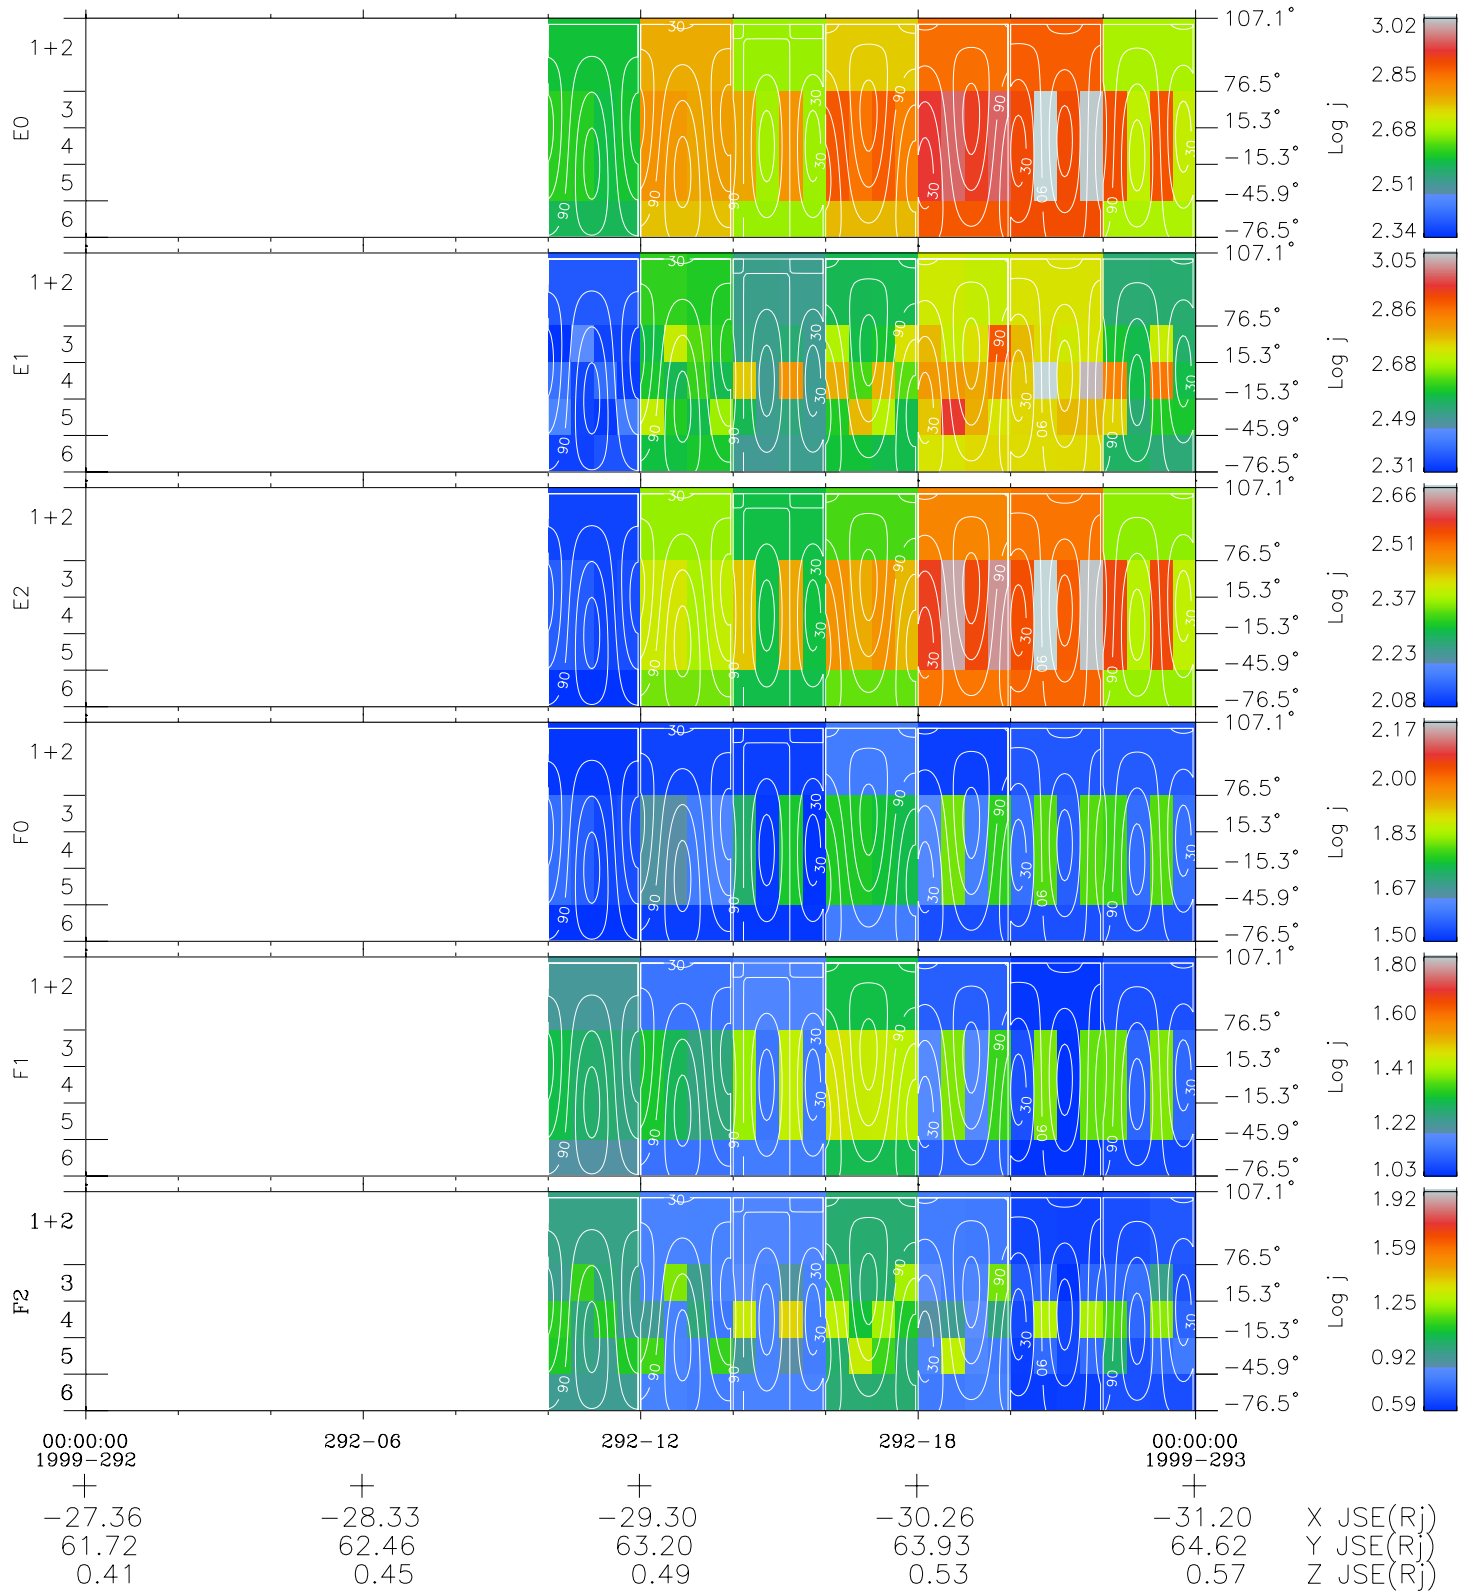

# Galileo EPD Real Time All-Sky Anisotropies 99292

Software Version: RTSKY\_FLUX V 1.20  
 Data Production: 06-03-00  
 Plot Production: Mon Sep 17 01:44:25 2001  
 Color File: wondr3  
 Geofactor File: 1.1

- ◇ = Jupiter look direction
- = Corotation look direction