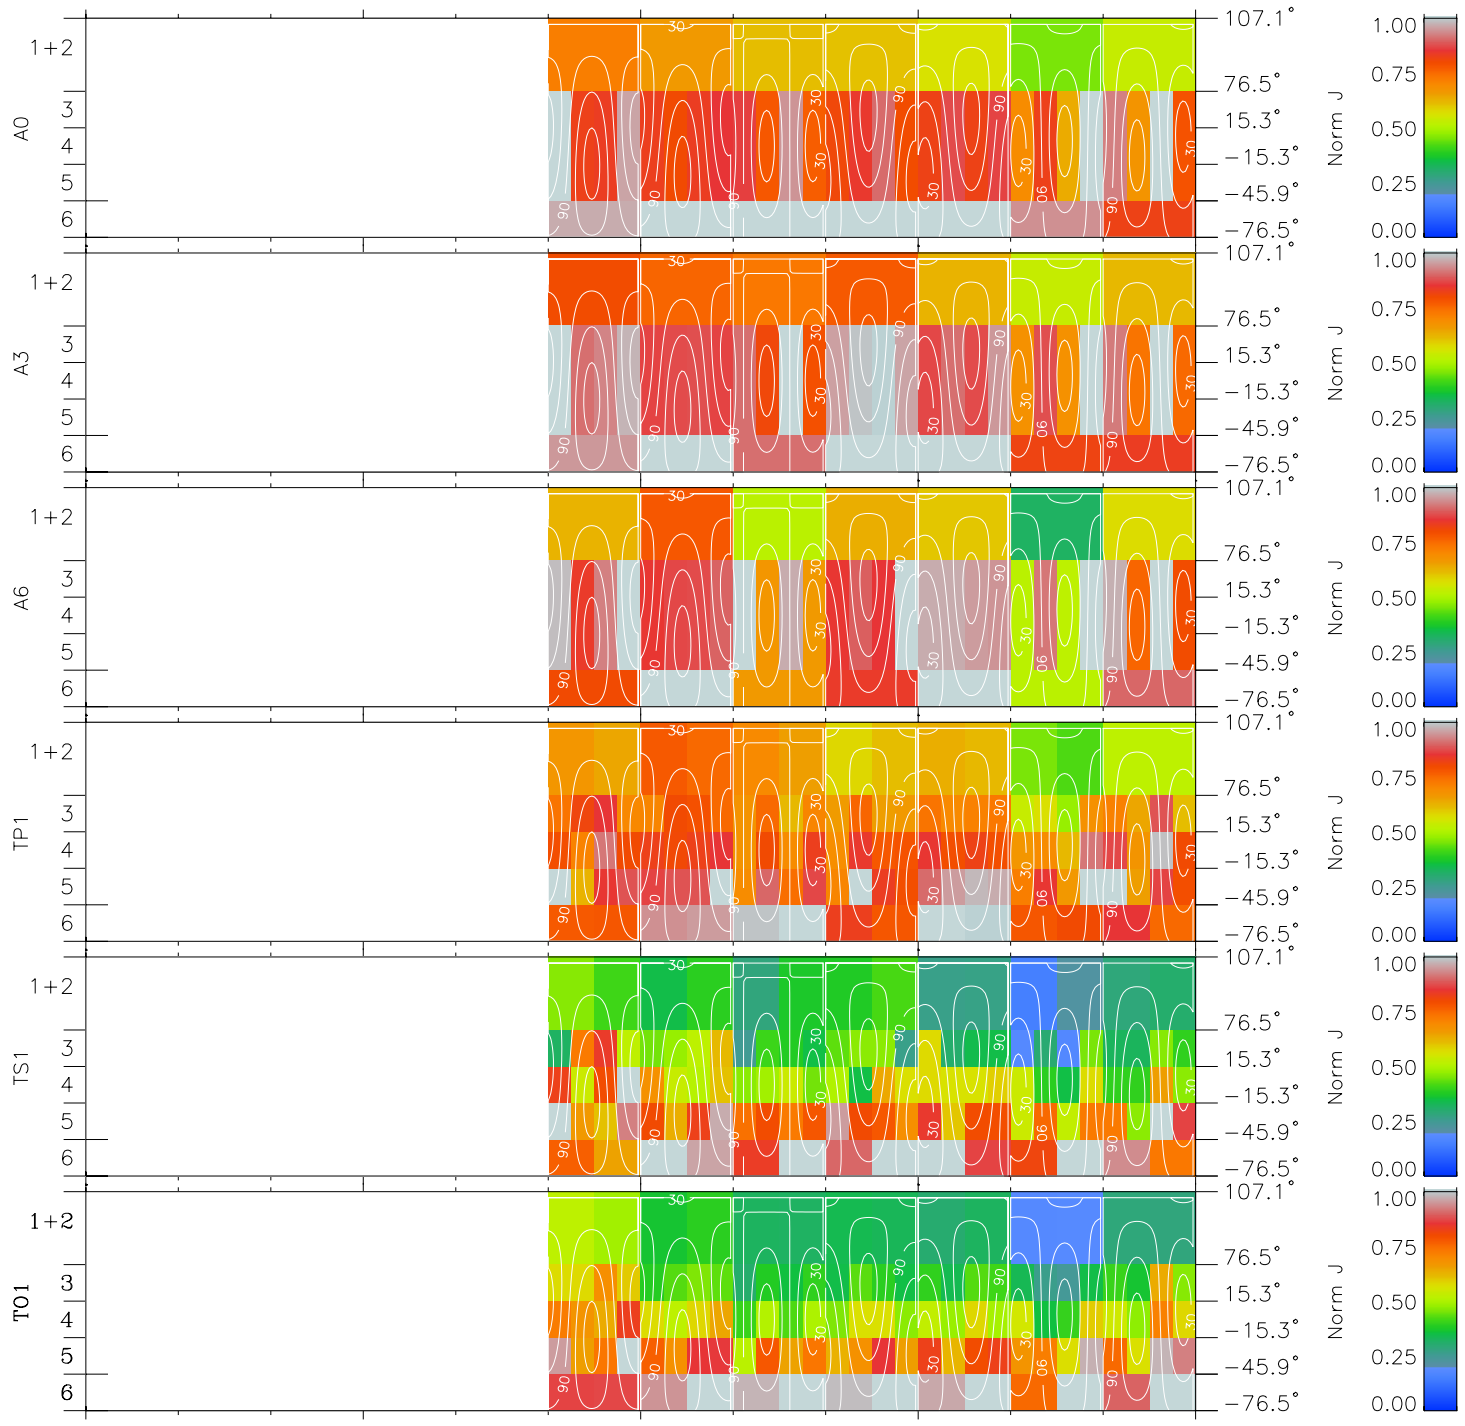

Galileo EPD Real Time All-Sky Anisotropies 99292

Software Version: RTSKY_NORM V 1.20
Data Production: 06-03-00
Plot Production: Mon Sep 17 01:44:29 2001
Color File: wondr3
Geofactor File: 1.1

00:00:00 1999-292	292-06	292-12	292-18	00:00:00 1999-293	
+	+	+	+	+	X JSE(R _j)
-27.36	-28.33	-29.30	-30.26	-31.20	Y JSE(R _j)
61.72	62.46	63.20	63.93	64.62	Z JSE(R _j)
0.41	0.45	0.49	0.53	0.57	

- ◇ = Jupiter look direction
- = Corotation look direction