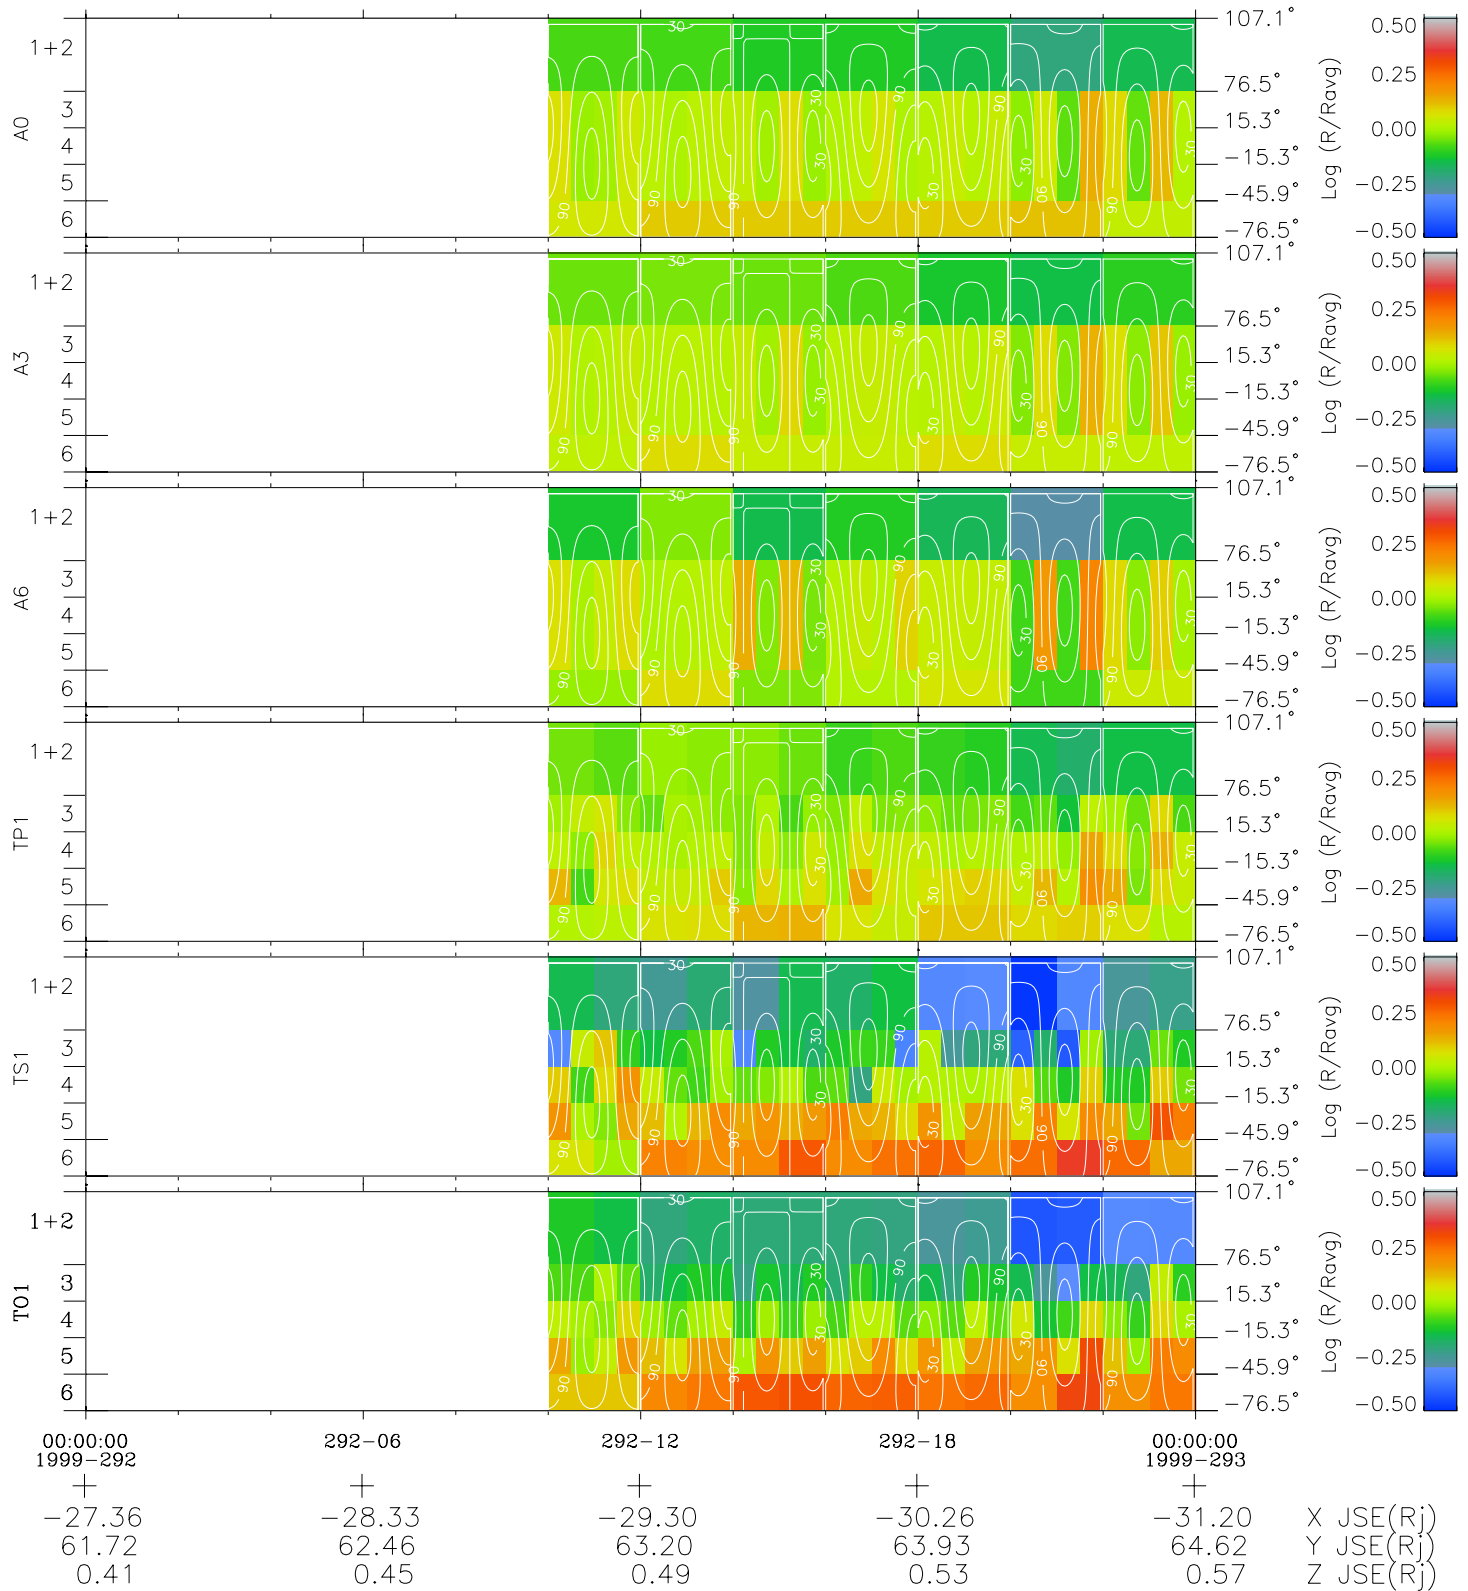

Galileo EPD Real Time All-Sky Anisotropies 99292

Software Version: RTSKY_MEAN V 1.20
 Data Production: 06-03-00
 Plot Production: Mon Sep 17 01:44:12 2001
 Color File: wondr3
 Geofactor File: 1.1

- ◇ = Jupiter look direction
- = Corotation look direction