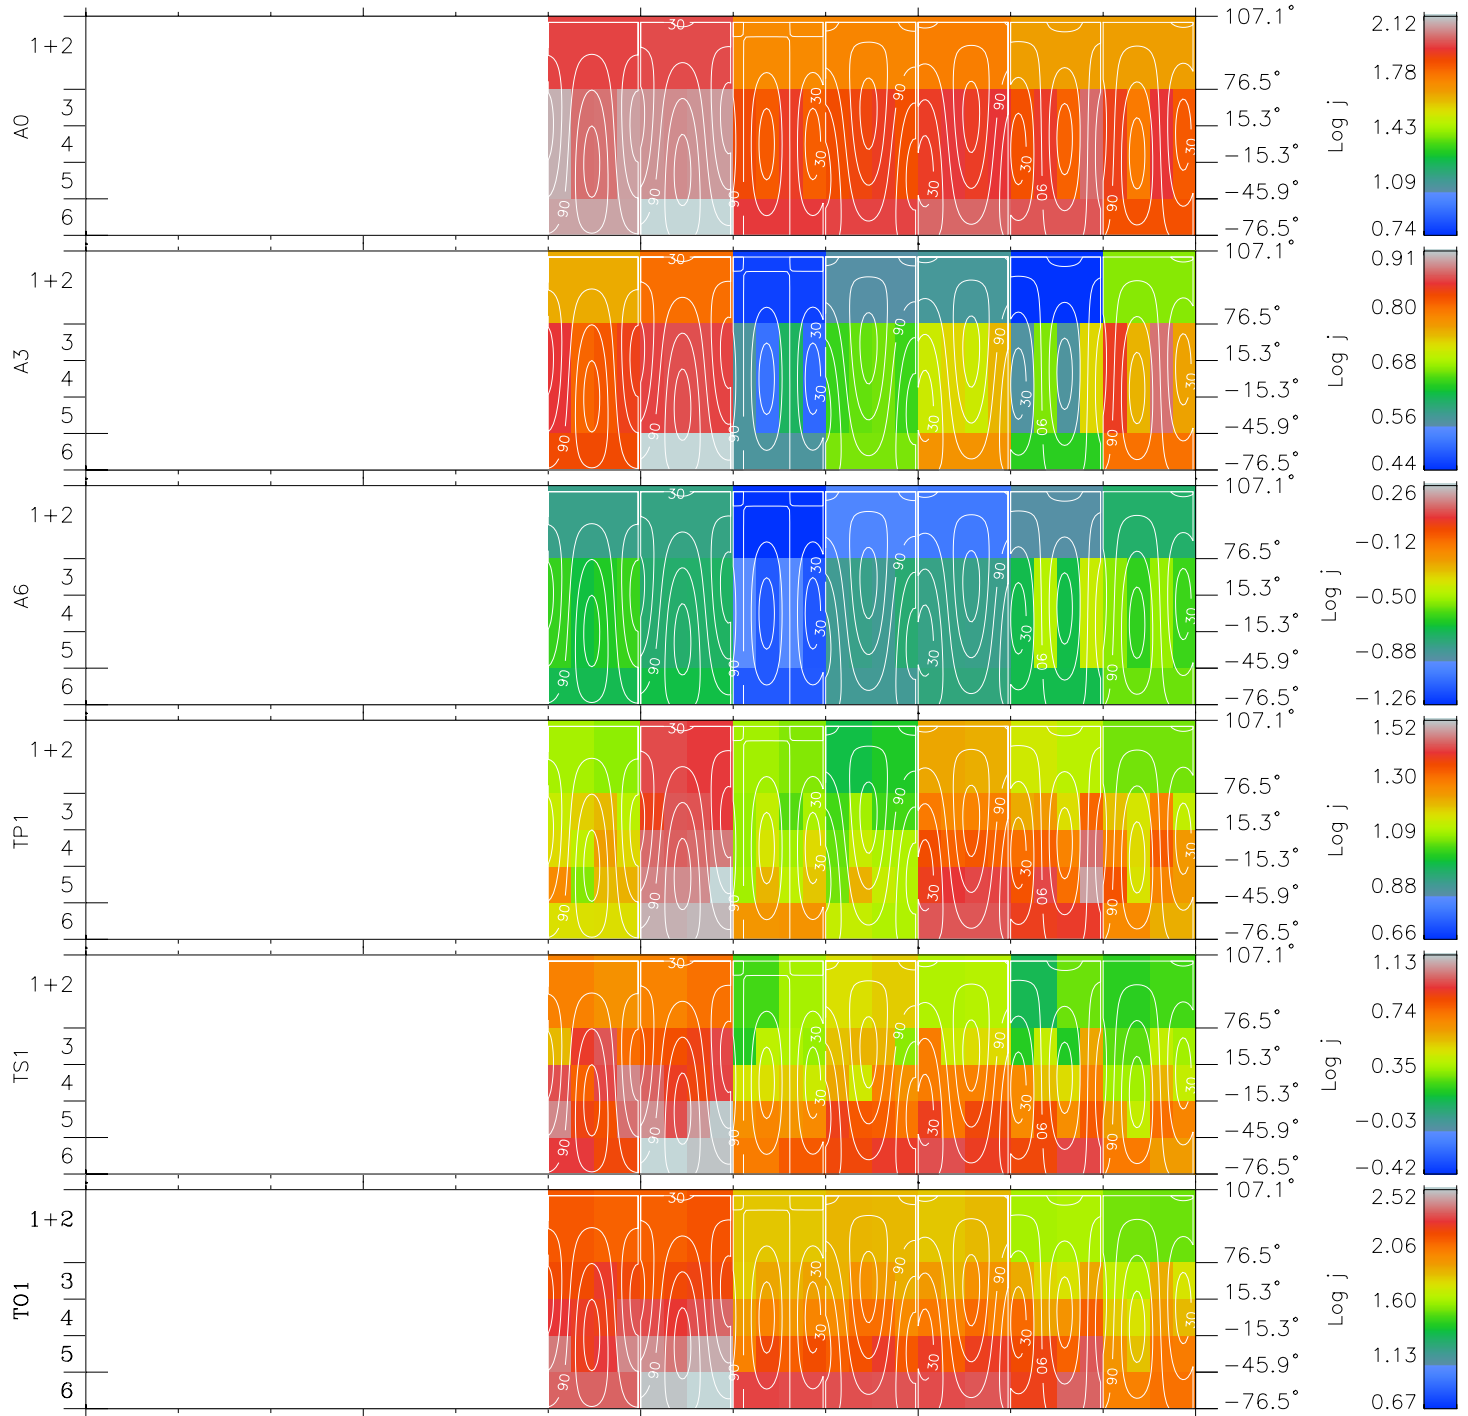

Galileo EPD Real Time All-Sky Anisotropies 99292

Software Version: RTSKY_FLUX V 1.20
 Data Production: 06-03-00
 Plot Production: Mon Sep 17 01:44:20 2001
 Color File: wondr3
 Geofactor File: 1.1

00:00:00 1999-292	292-06	292-12	292-18	00:00:00 1999-293	X JSE(R _j)
+	+	+	+	+	Y JSE(R _j)
-27.36	-28.33	-29.30	-30.26	-31.20	Z JSE(R _j)
61.72	62.46	63.20	63.93	64.62	
0.41	0.45	0.49	0.53	0.57	

- ◇ = Jupiter look direction
- = Corotation look direction