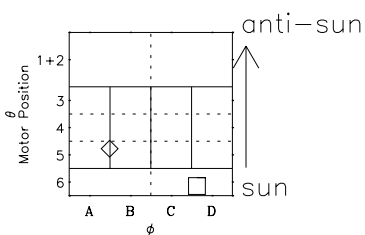

# Galileo EPD Real-Time Six-Sector 99292

Software Version: RTLINE\_R6 V 1.20  
Data Production: 06-03-00  
Plot Production: Mon Sep 17 01:45:24 2001

◇ = Jupiter look direction  
□ = Corotation look direction