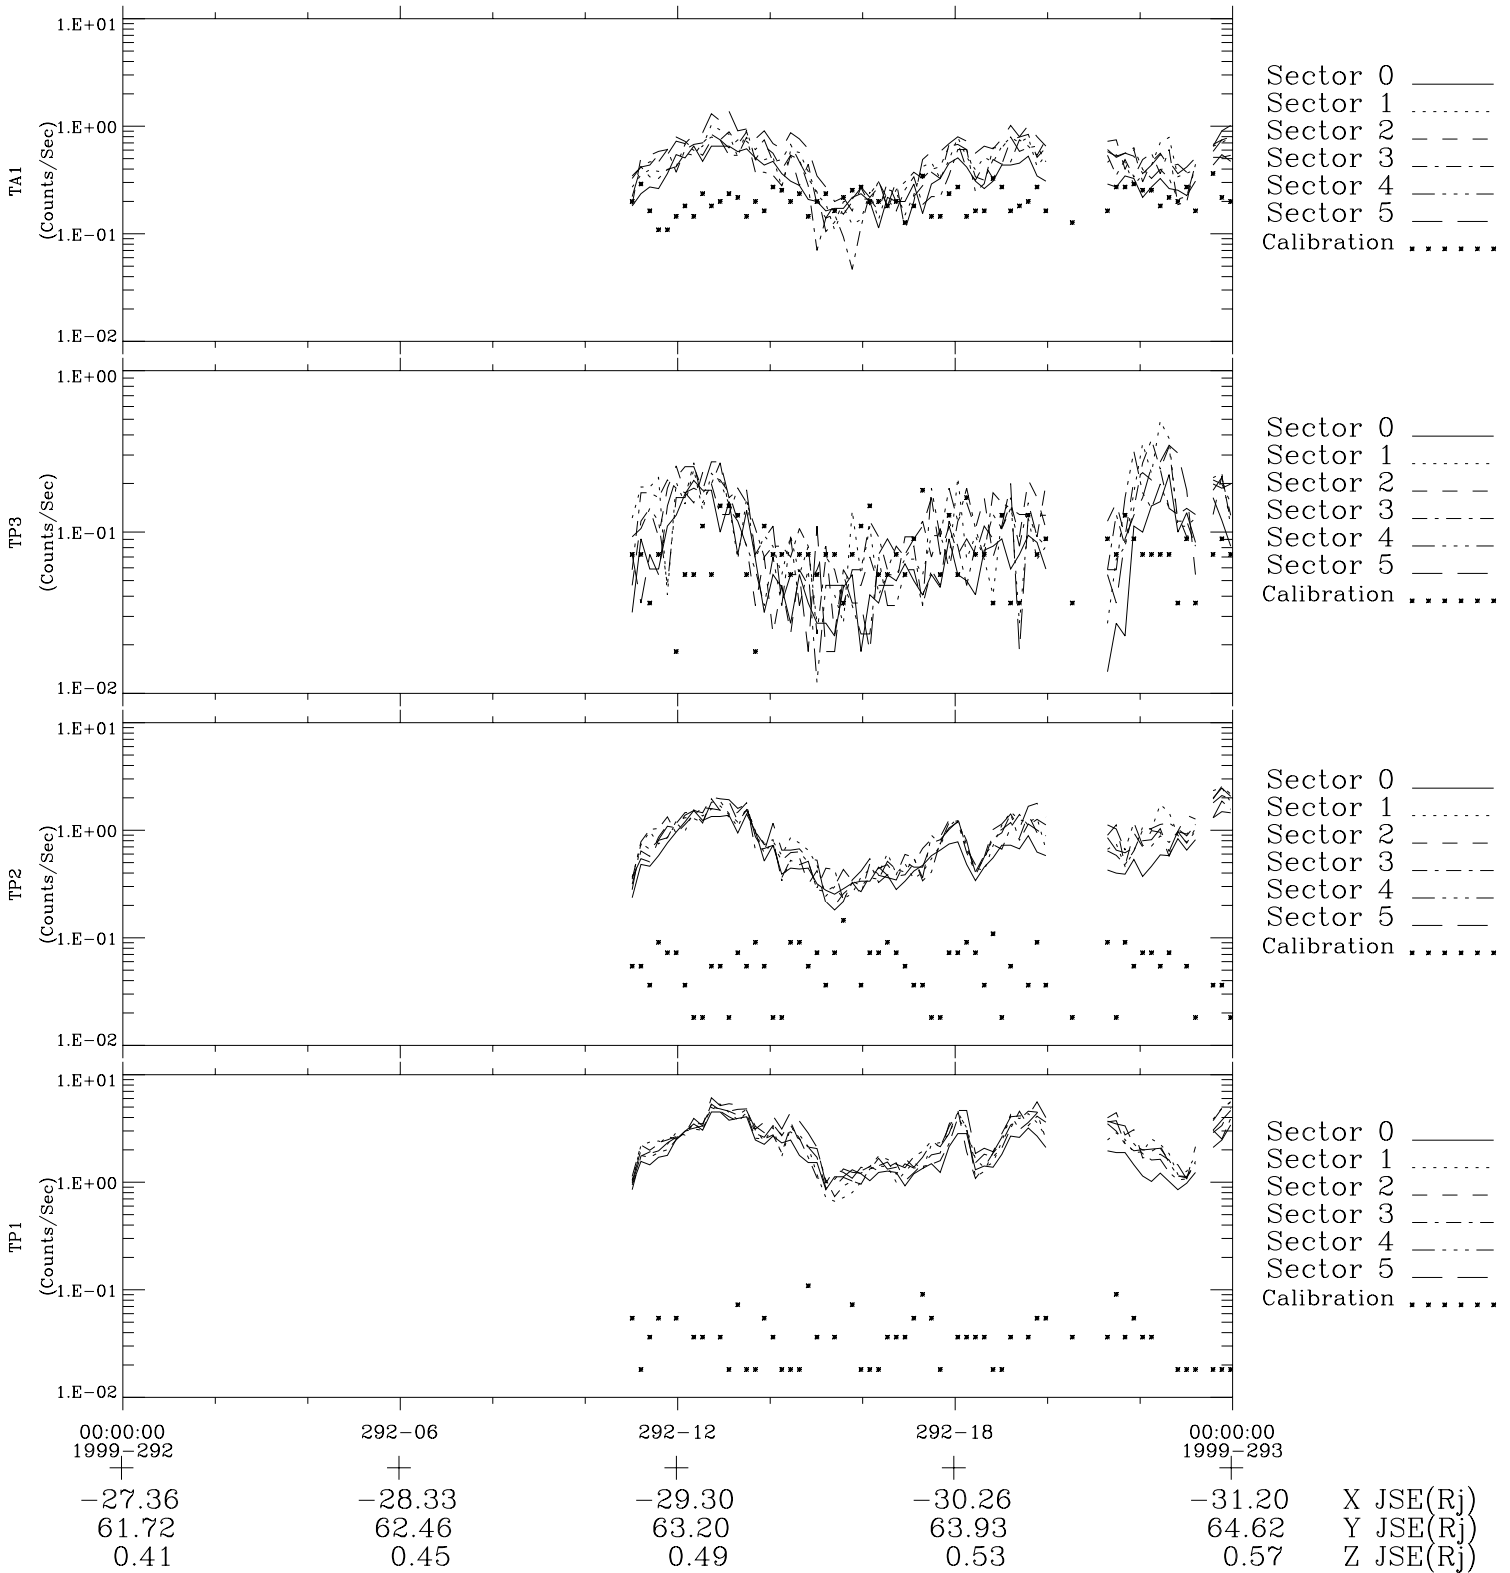

# Galileo EPD Real-Time Six-Sector 99292

Software Version: RTLINE\_R6 V 1.20  
Data Production: 06-03-00  
Plot Production: Mon Sep 17 01:45:24 2001

◇ = Jupiter look direction  
□ = Corotation look direction