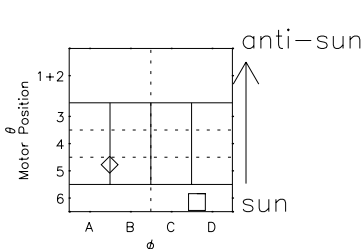

Galileo EPD Real Elevation Anisotropies 99292

Software Version: RTELEV_NORM V 1.20
Data Production: 06-03-00
Plot Production: Mon Sep 17 01:44:55 2001
Color File: wondr3
Geofactor File: 1.1

- ◇ = Jupiter look direction
- = Corotation look direction