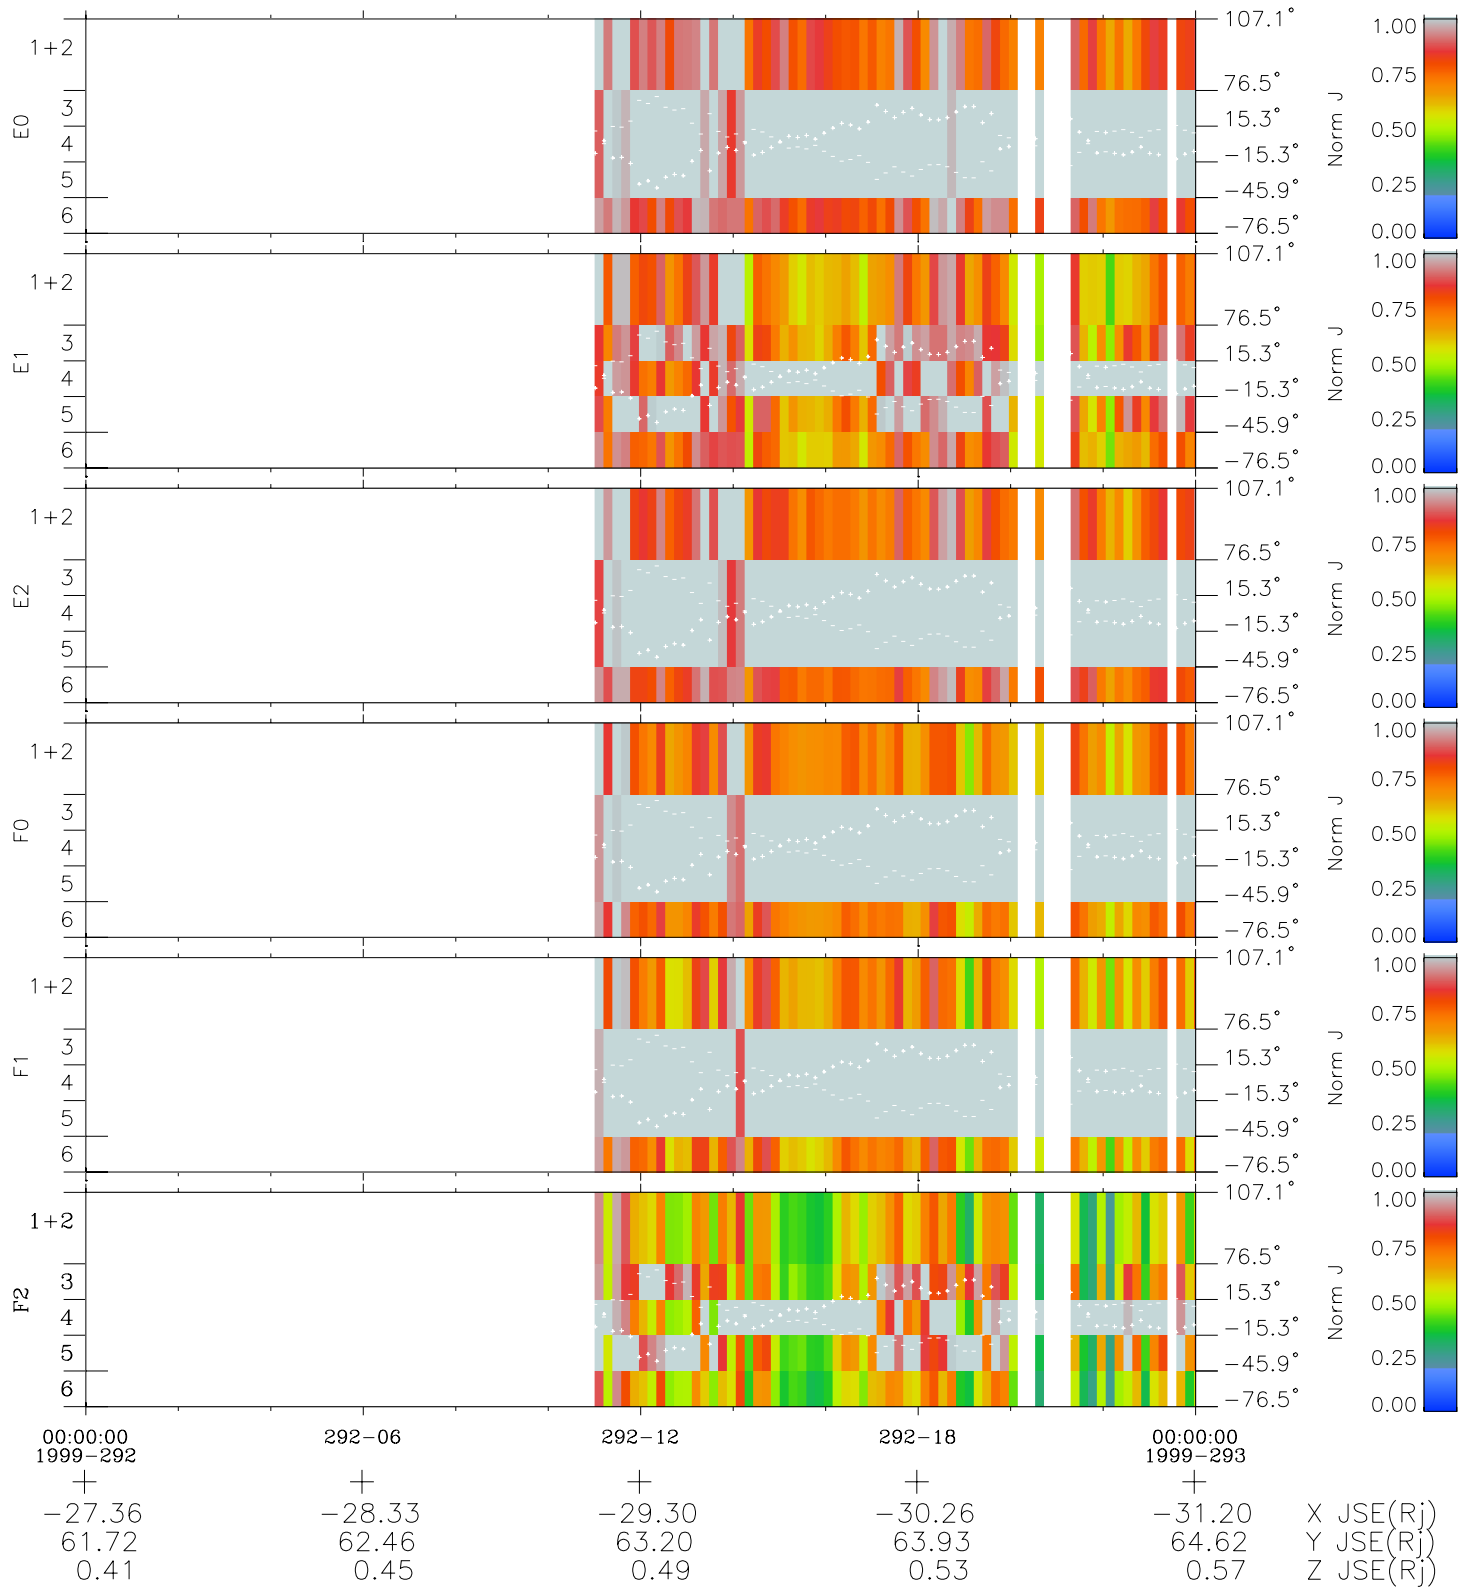

Galileo EPD Real Elevation Anisotropies 99292

Software Version: RTELEV_NORM V 1.20
Data Production: 06-03-00
Plot Production: Mon Sep 17 01:44:55 2001
Color File: wondr3
Geofactor File: 1.1

- ◇ = Jupiter look direction
- = Corotation look direction