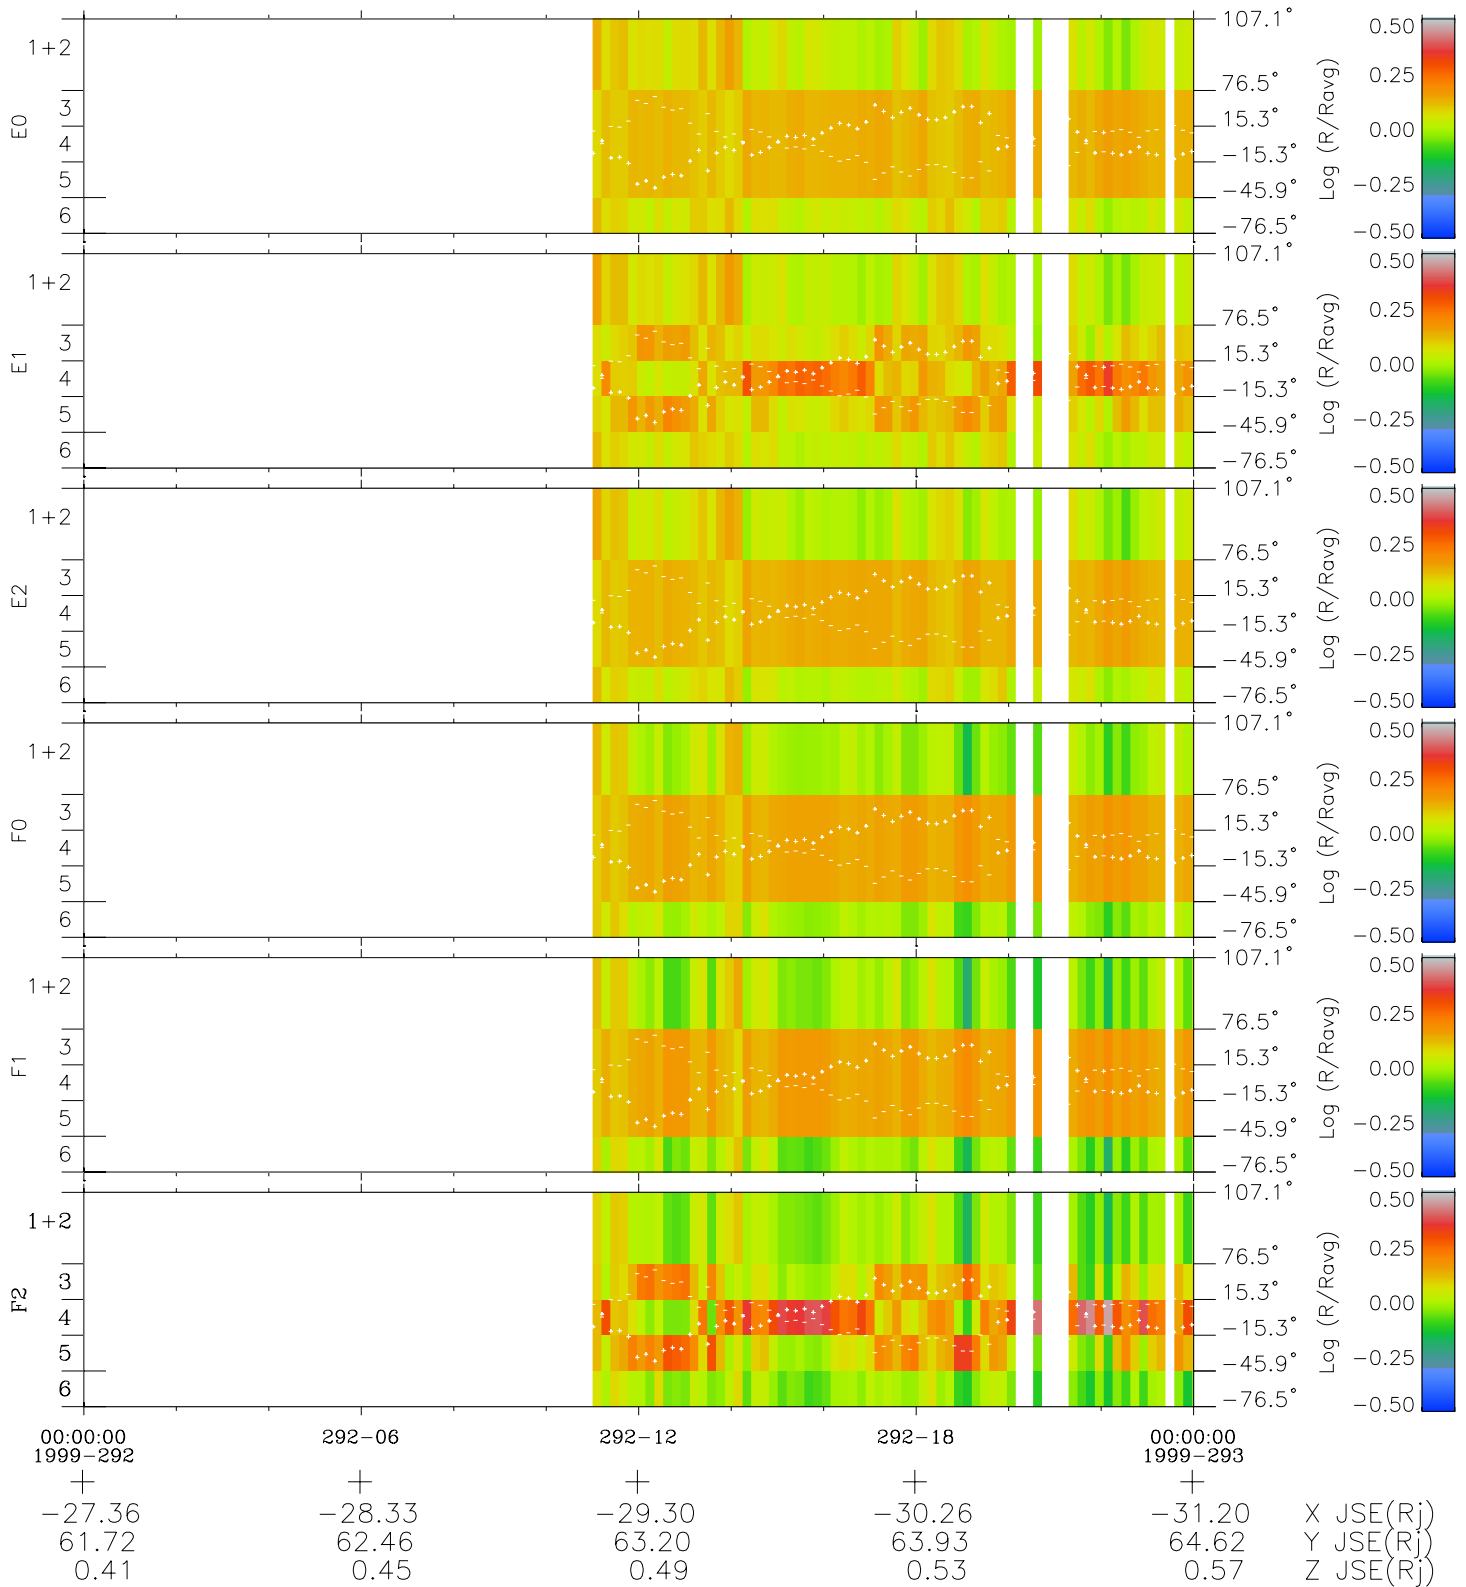

# Galileo EPD Real Elevation Anisotropies 99292

Software Version: RTELEV\_MEAN V 1.20  
Data Production: 06-03-00  
Plot Production: Mon Sep 17 01:44:41 2001  
Color File: wondr3  
Geofactor File: 1.1

- ◇ = Jupiter look direction
- = Corotation look direction