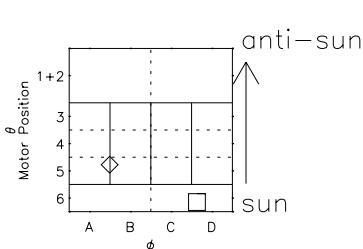

Galileo EPD Real Elevation Anisotropies 99292

Software Version: RTELEV_FLUX V 1.20
Data Production: 06-03-00
Plot Production: Mon Sep 17 01:44:48 2001
Color File: wondr3
Geofactor File: 1.1

- ◇ = Jupiter look direction
- = Corotation look direction