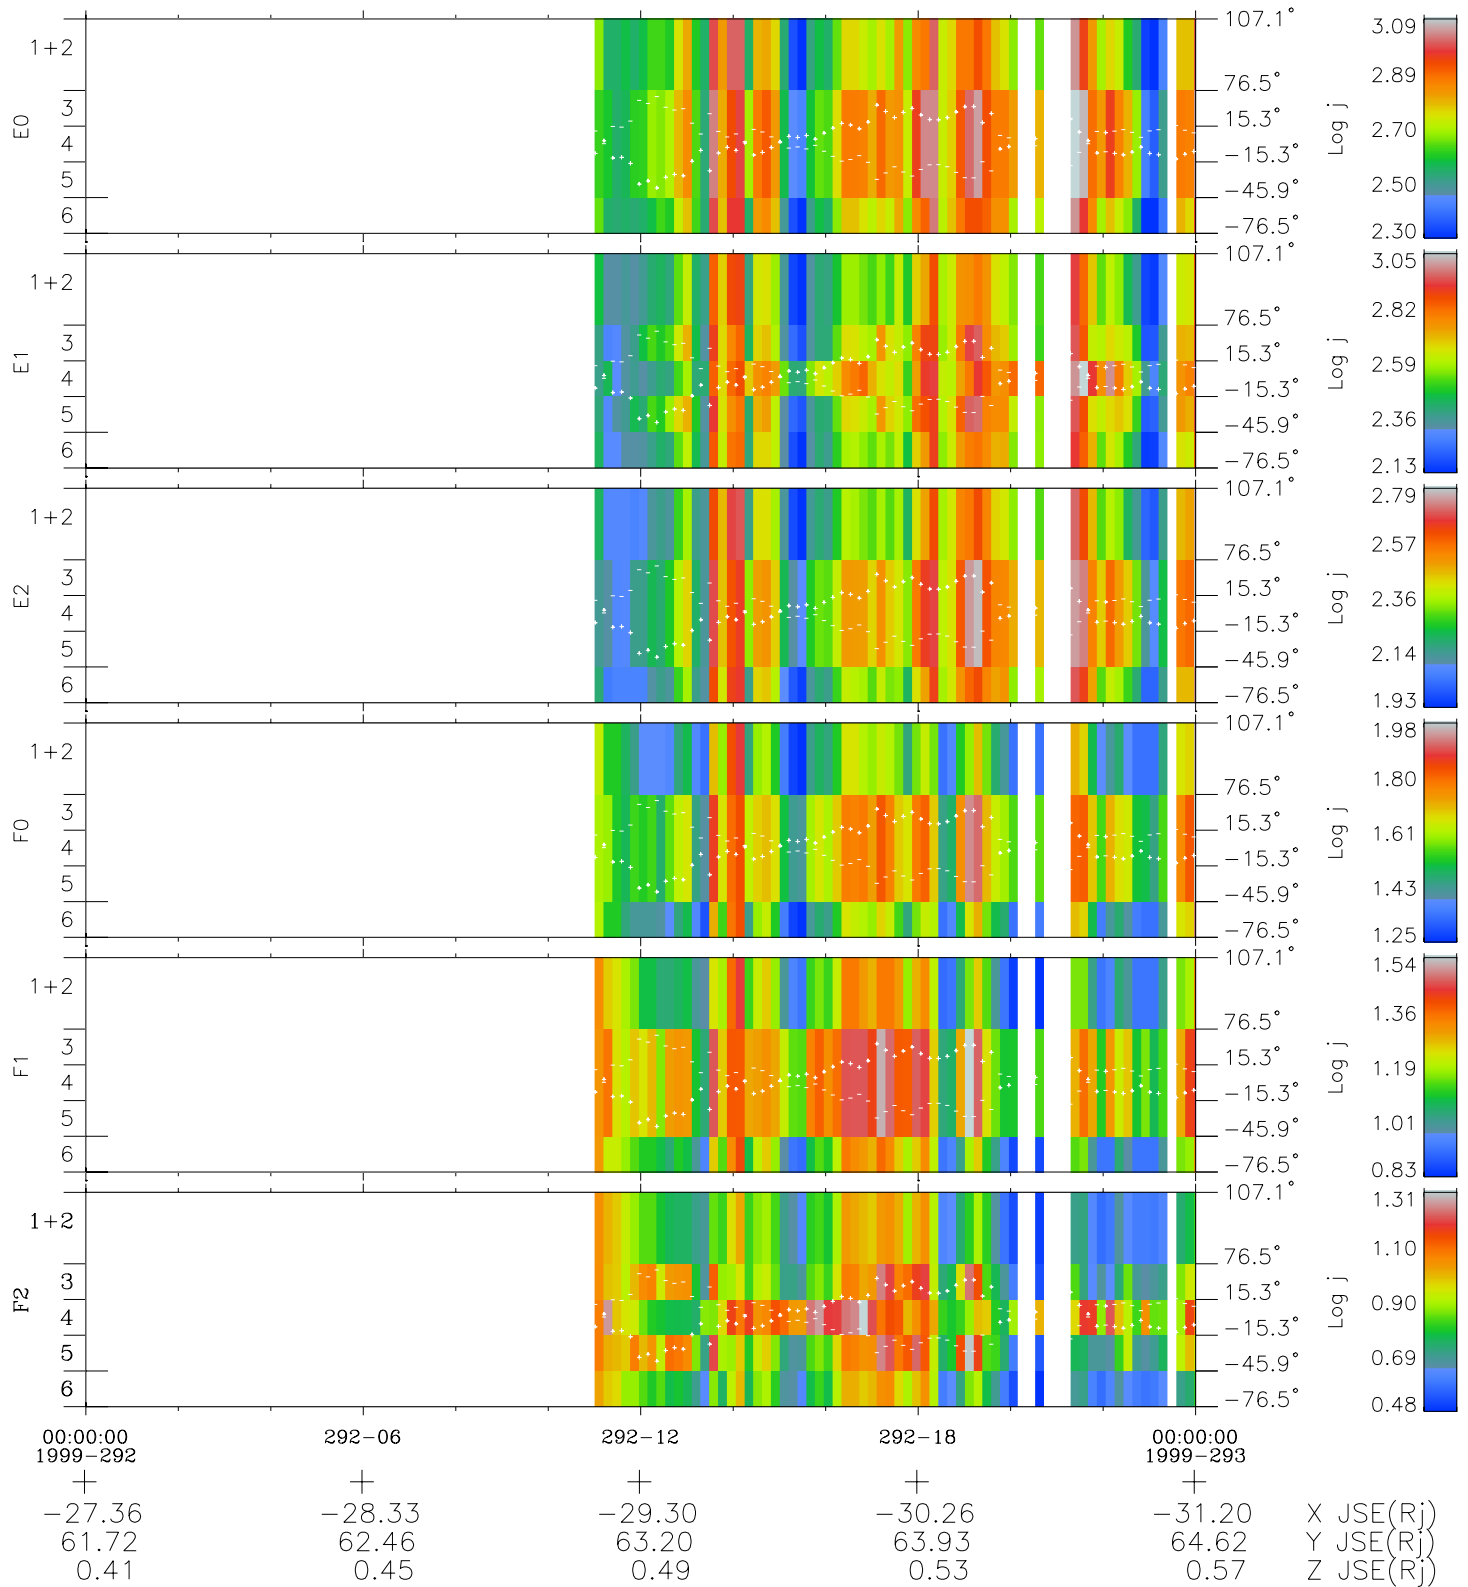

Galileo EPD Real Elevation Anisotropies 99292

Software Version: RTELEV_FLUX V 1.20
Data Production: 06-03-00
Plot Production: Mon Sep 17 01:44:48 2001
Color File: wondr3
Geofactor File: 1.1

- ◇ = Jupiter look direction
- = Corotation look direction