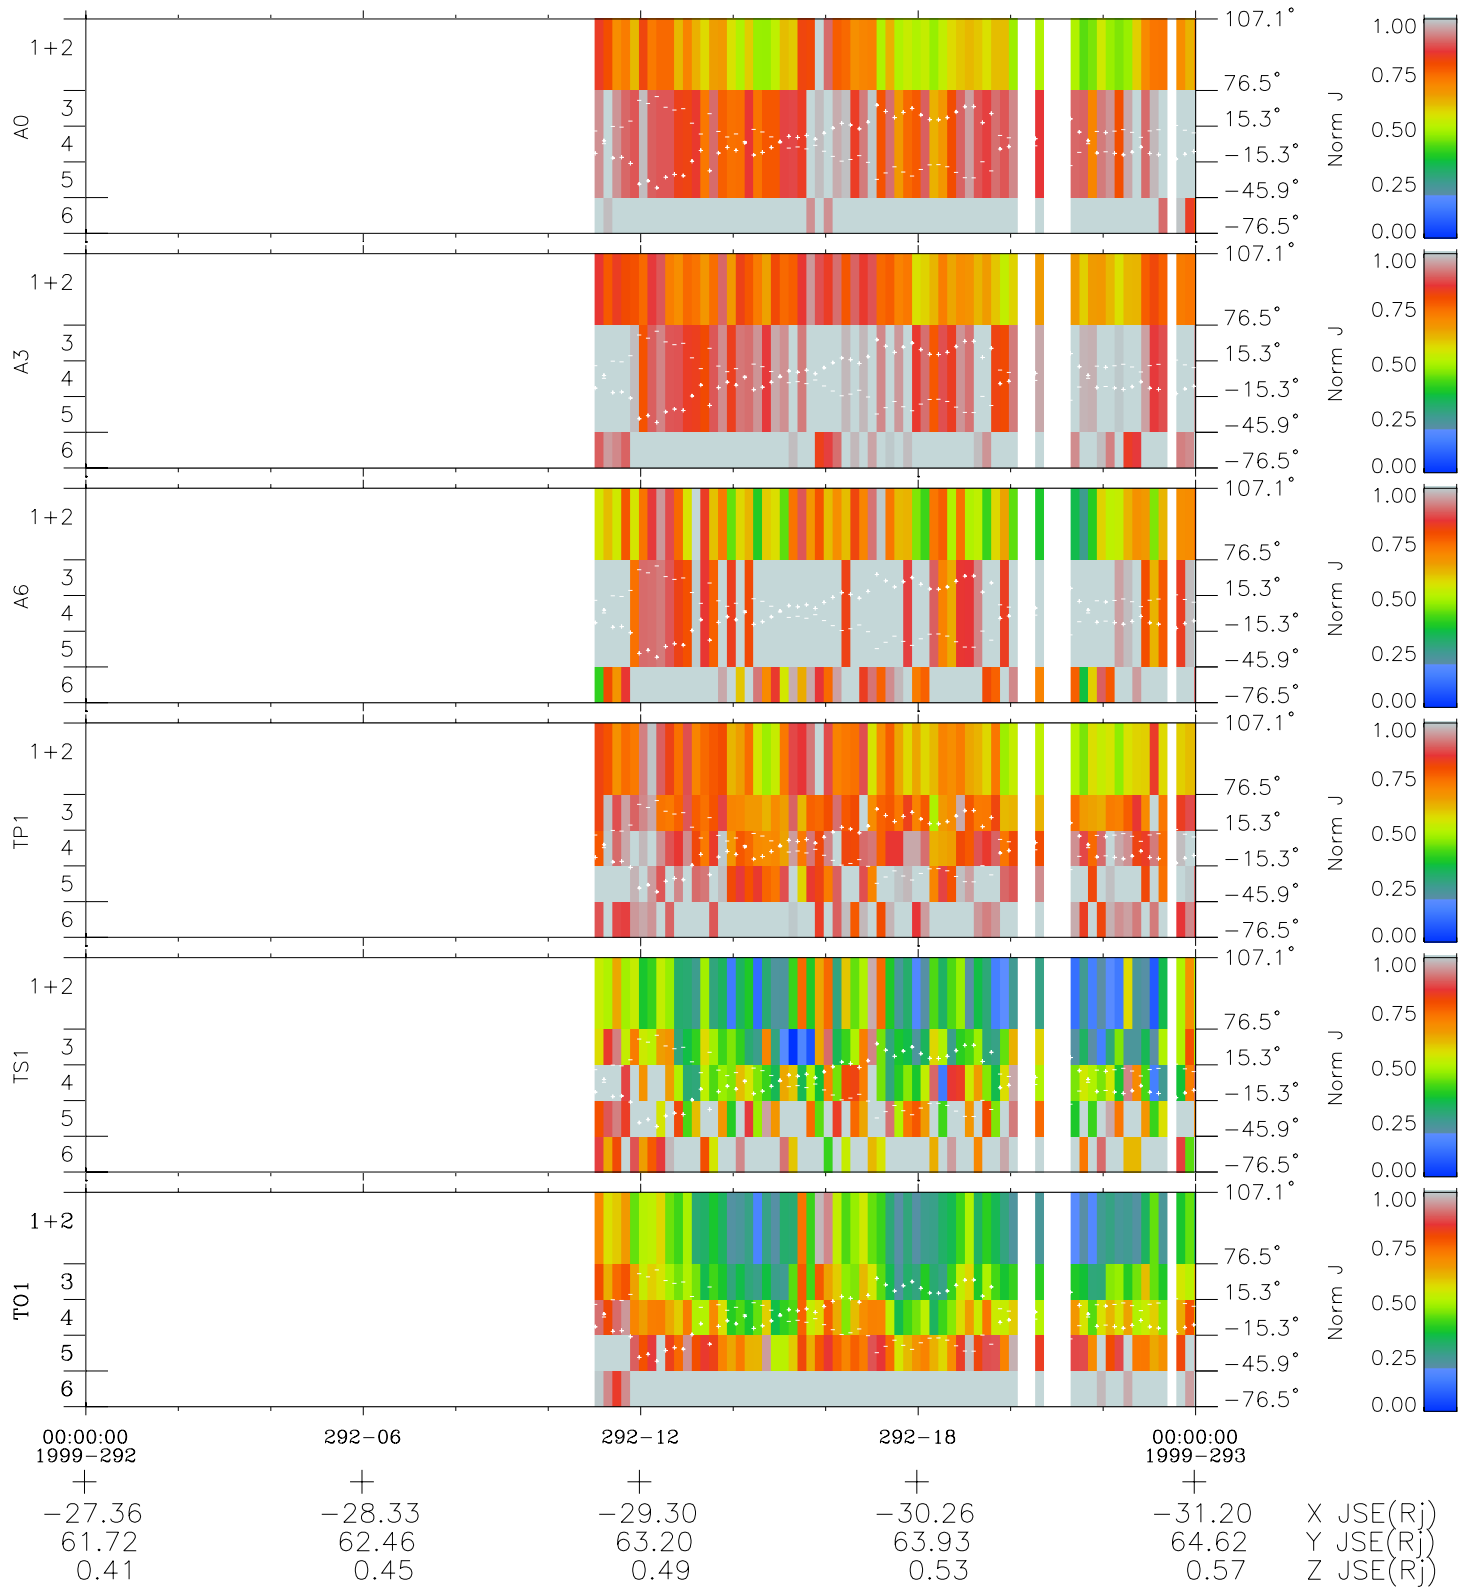

# Galileo EPD Real Elevation Anisotropies 99292

Software Version: RTELEV\_NORM V 1.20  
Data Production: 06-03-00  
Plot Production: Mon Sep 17 01:44:52 2001  
Color File: wondr3  
Geofactor File: 1.1

- ◇ = Jupiter look direction
- = Corotation look direction