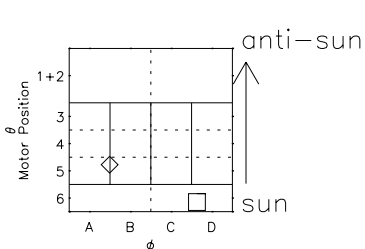

# Galileo EPD Real Elevation Anisotropies 99292

Software Version: RTELEV\_NORM V 1.20  
Data Production: 06-03-00  
Plot Production: Mon Sep 17 01:44:52 2001  
Color File: wondr3  
Geofactor File: 1.1

- ◇ = Jupiter look direction
- = Corotation look direction