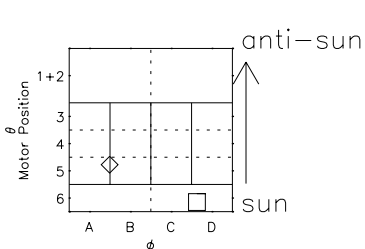

# Galileo EPD Real Elevation Anisotropies 99292

Software Version: RTELEV\_MEAN V 1.20  
Data Production: 06-03-00  
Plot Production: Mon Sep 17 01:44:38 2001  
Color File: wondr3  
Geofactor File: 1.1

- ◇ = Jupiter look direction
- = Corotation look direction