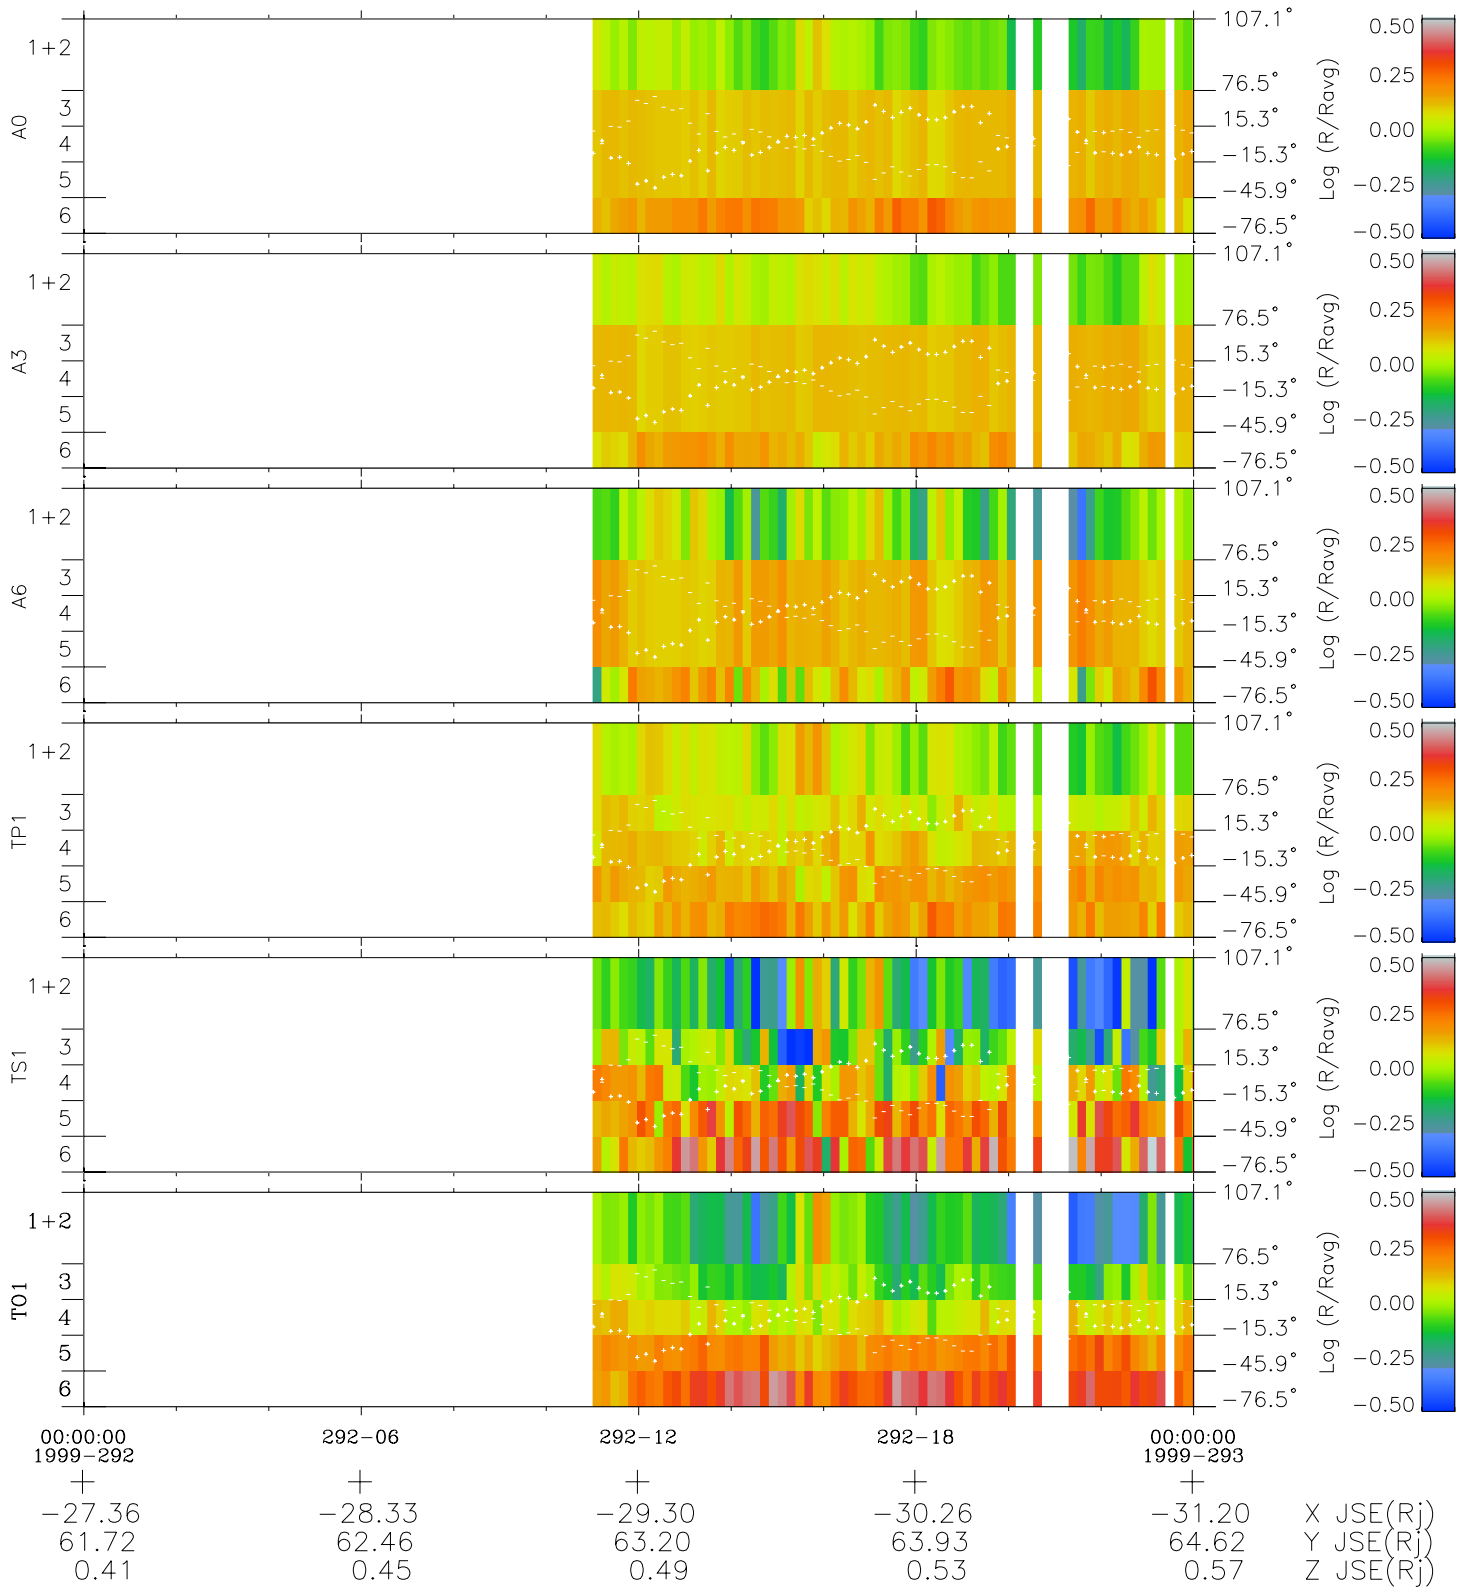

# Galileo EPD Real Elevation Anisotropies 99292

Software Version: RTELEV\_MEAN V 1.20  
Data Production: 06-03-00  
Plot Production: Mon Sep 17 01:44:38 2001  
Color File: wondr3  
Geofactor File: 1.1

- ◇ = Jupiter look direction
- = Corotation look direction