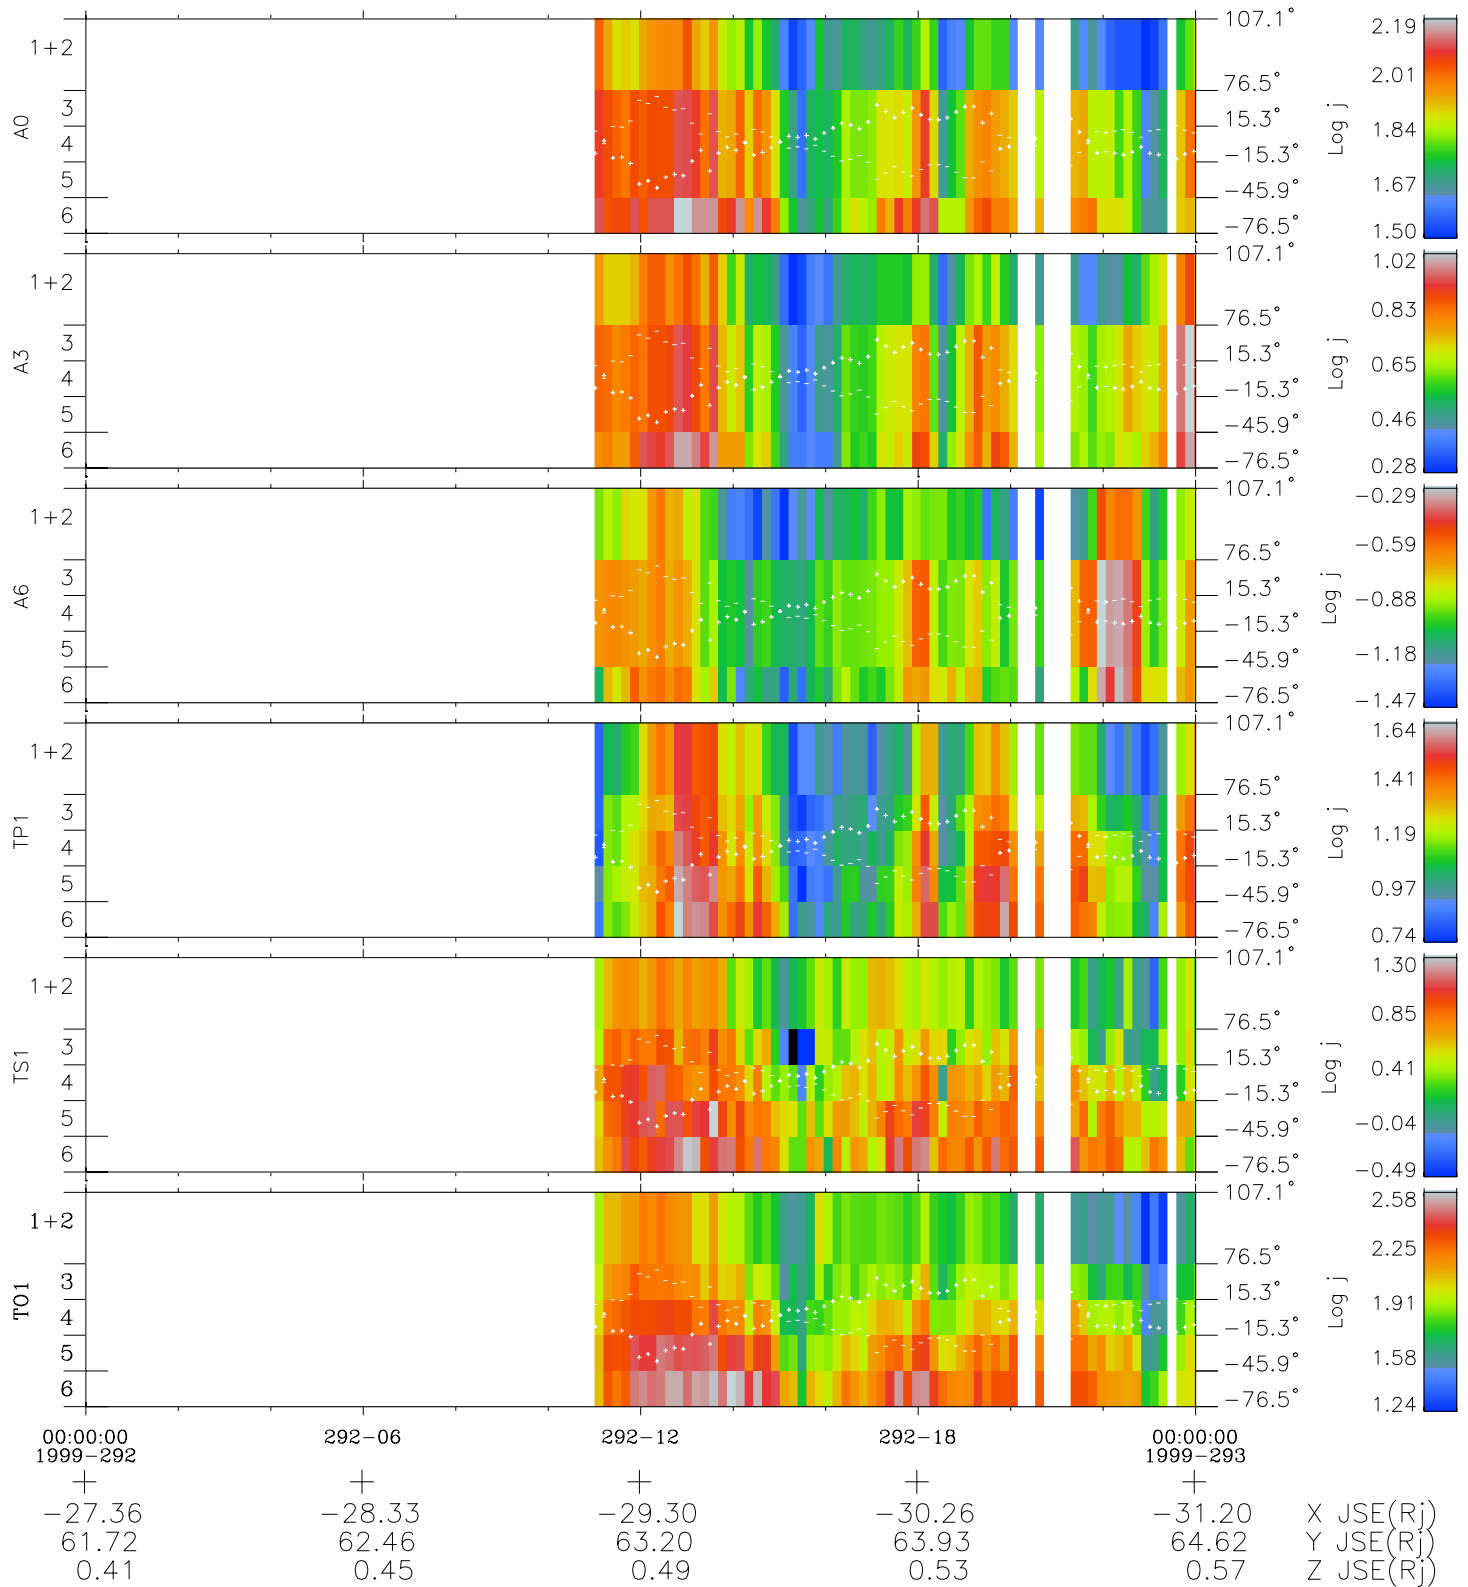

Galileo EPD Real Elevation Anisotropies 99292

Software Version: RTELEV_FLUX V 1.20
Data Production: 06-03-00
Plot Production: Mon Sep 17 01:44:45 2001
Color File: wondr3
Geofactor File: 1.1

- ◇ = Jupiter look direction
- = Corotation look direction