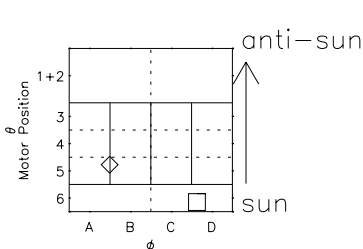

Galileo EPD Real Elevation Anisotropies 99292

Software Version: RTELEV_FLUX V 1.20
Data Production: 06-03-00
Plot Production: Mon Sep 17 01:44:45 2001
Color File: wondr3
Geofactor File: 1.1

- ◇ = Jupiter look direction
- = Corotation look direction