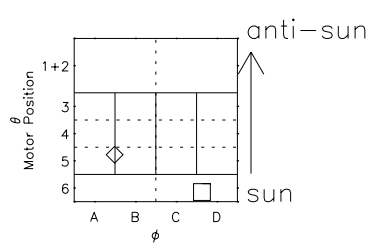

Galileo EPD Real Time Azimuth Anisotropies 99292

Software Version: RTAZIM_NORM V 1.20
Data Production: 06-03-00
Plot Production: Mon Sep 17 01:45:17 2001
Color File: wondr3
Geofactor File: 1.1

◇ = Jupiter look direction
□ = Corotation look direction