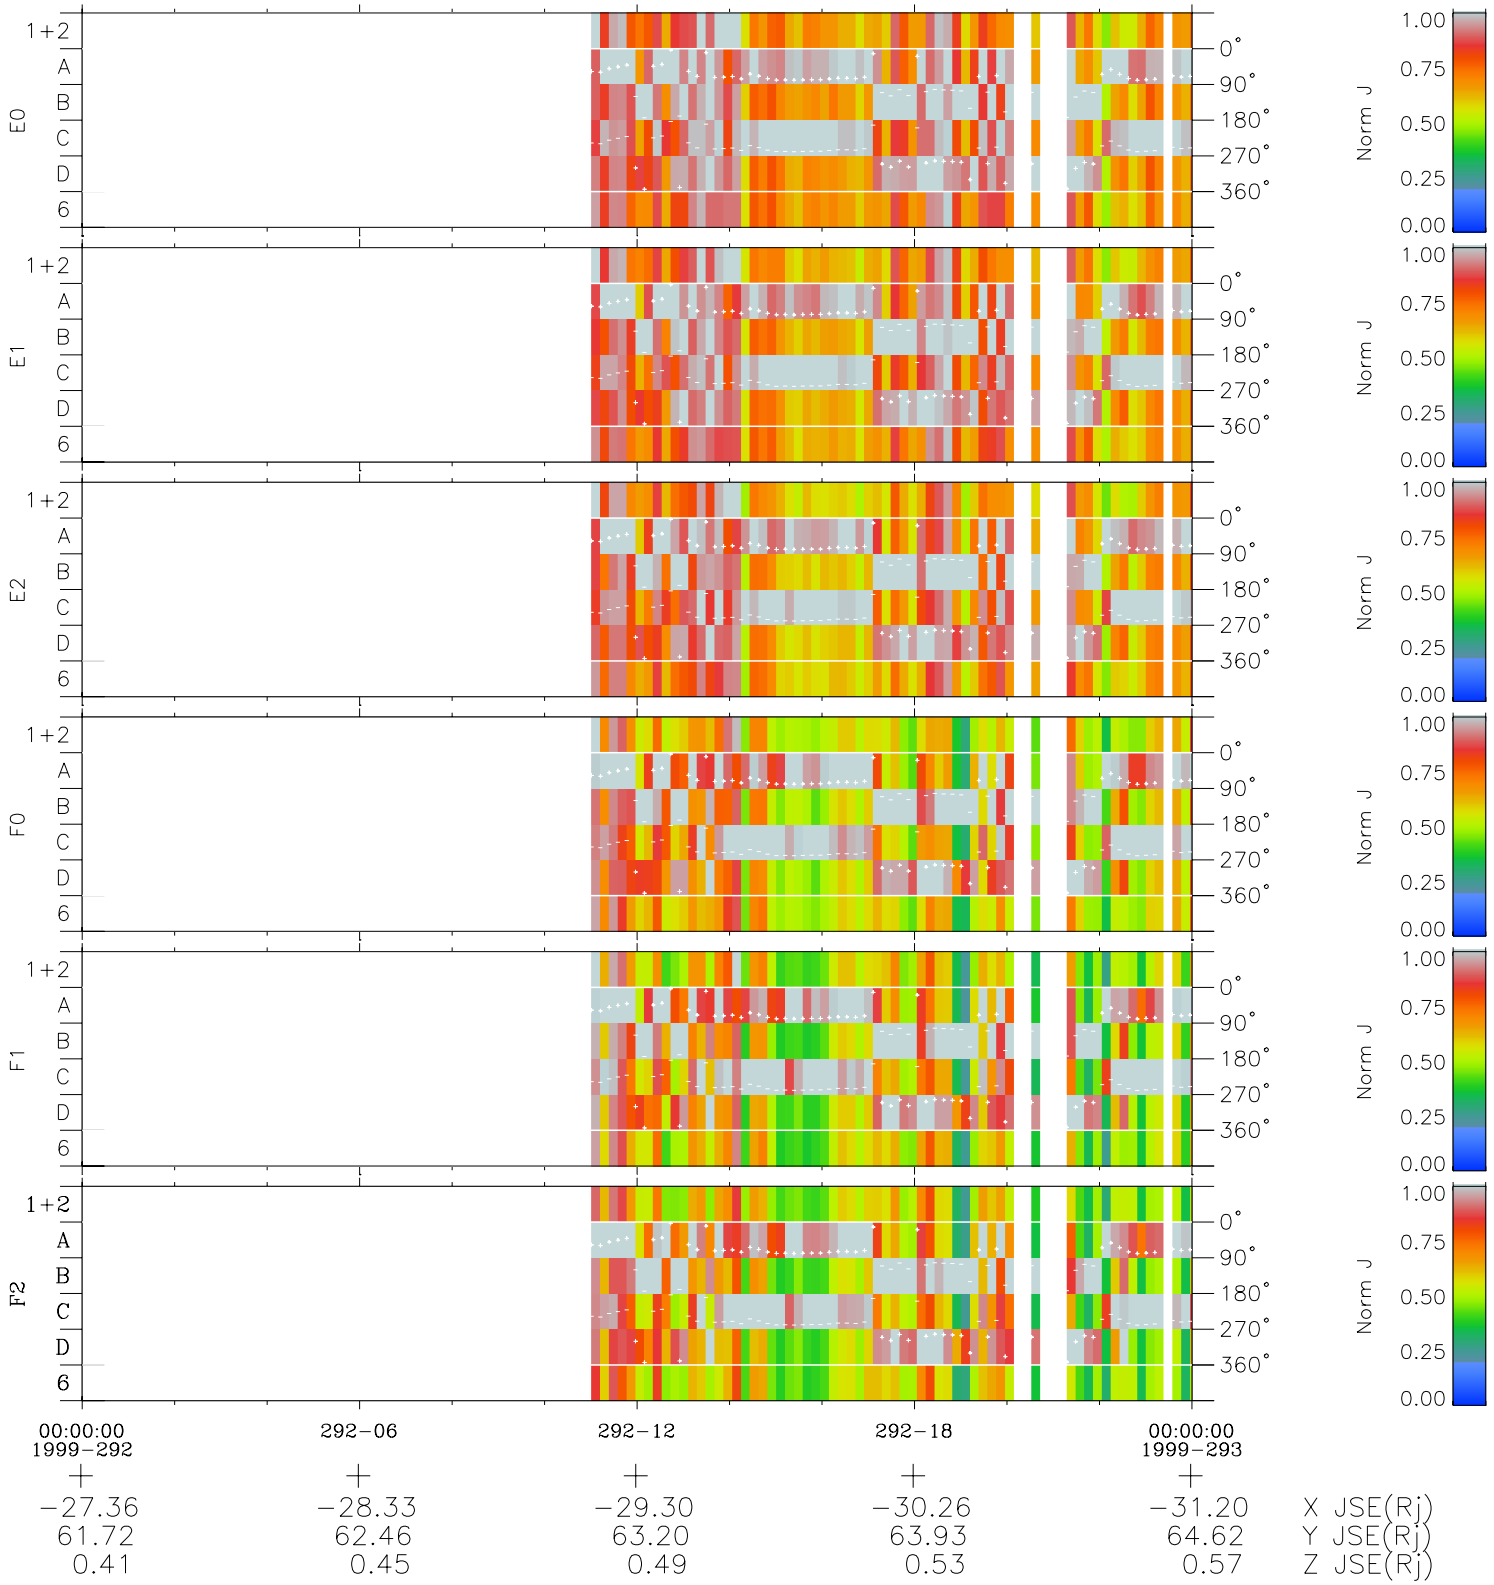

Galileo EPD Real Time Azimuth Anisotropies 99292

Software Version: RTAZIM_NORM V 1.20
Data Production: 06-03-00
Plot Production: Mon Sep 17 01:45:17 2001
Color File: wondr3
Geofactor File: 1.1

◇ = Jupiter look direction
□ = Corotation look direction