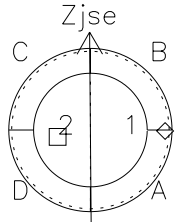

Galileo EPD Real Time Azimuth Anisotropies 99292

Software Version: RTAZIM_NORM V 1.20
Data Production: 06-03-00
Plot Production: Mon Sep 17 01:45:17 2001
Color File: wondr3
Geofactor File: 1.1

◇ = Jupiter look direction
□ = Corotation look direction