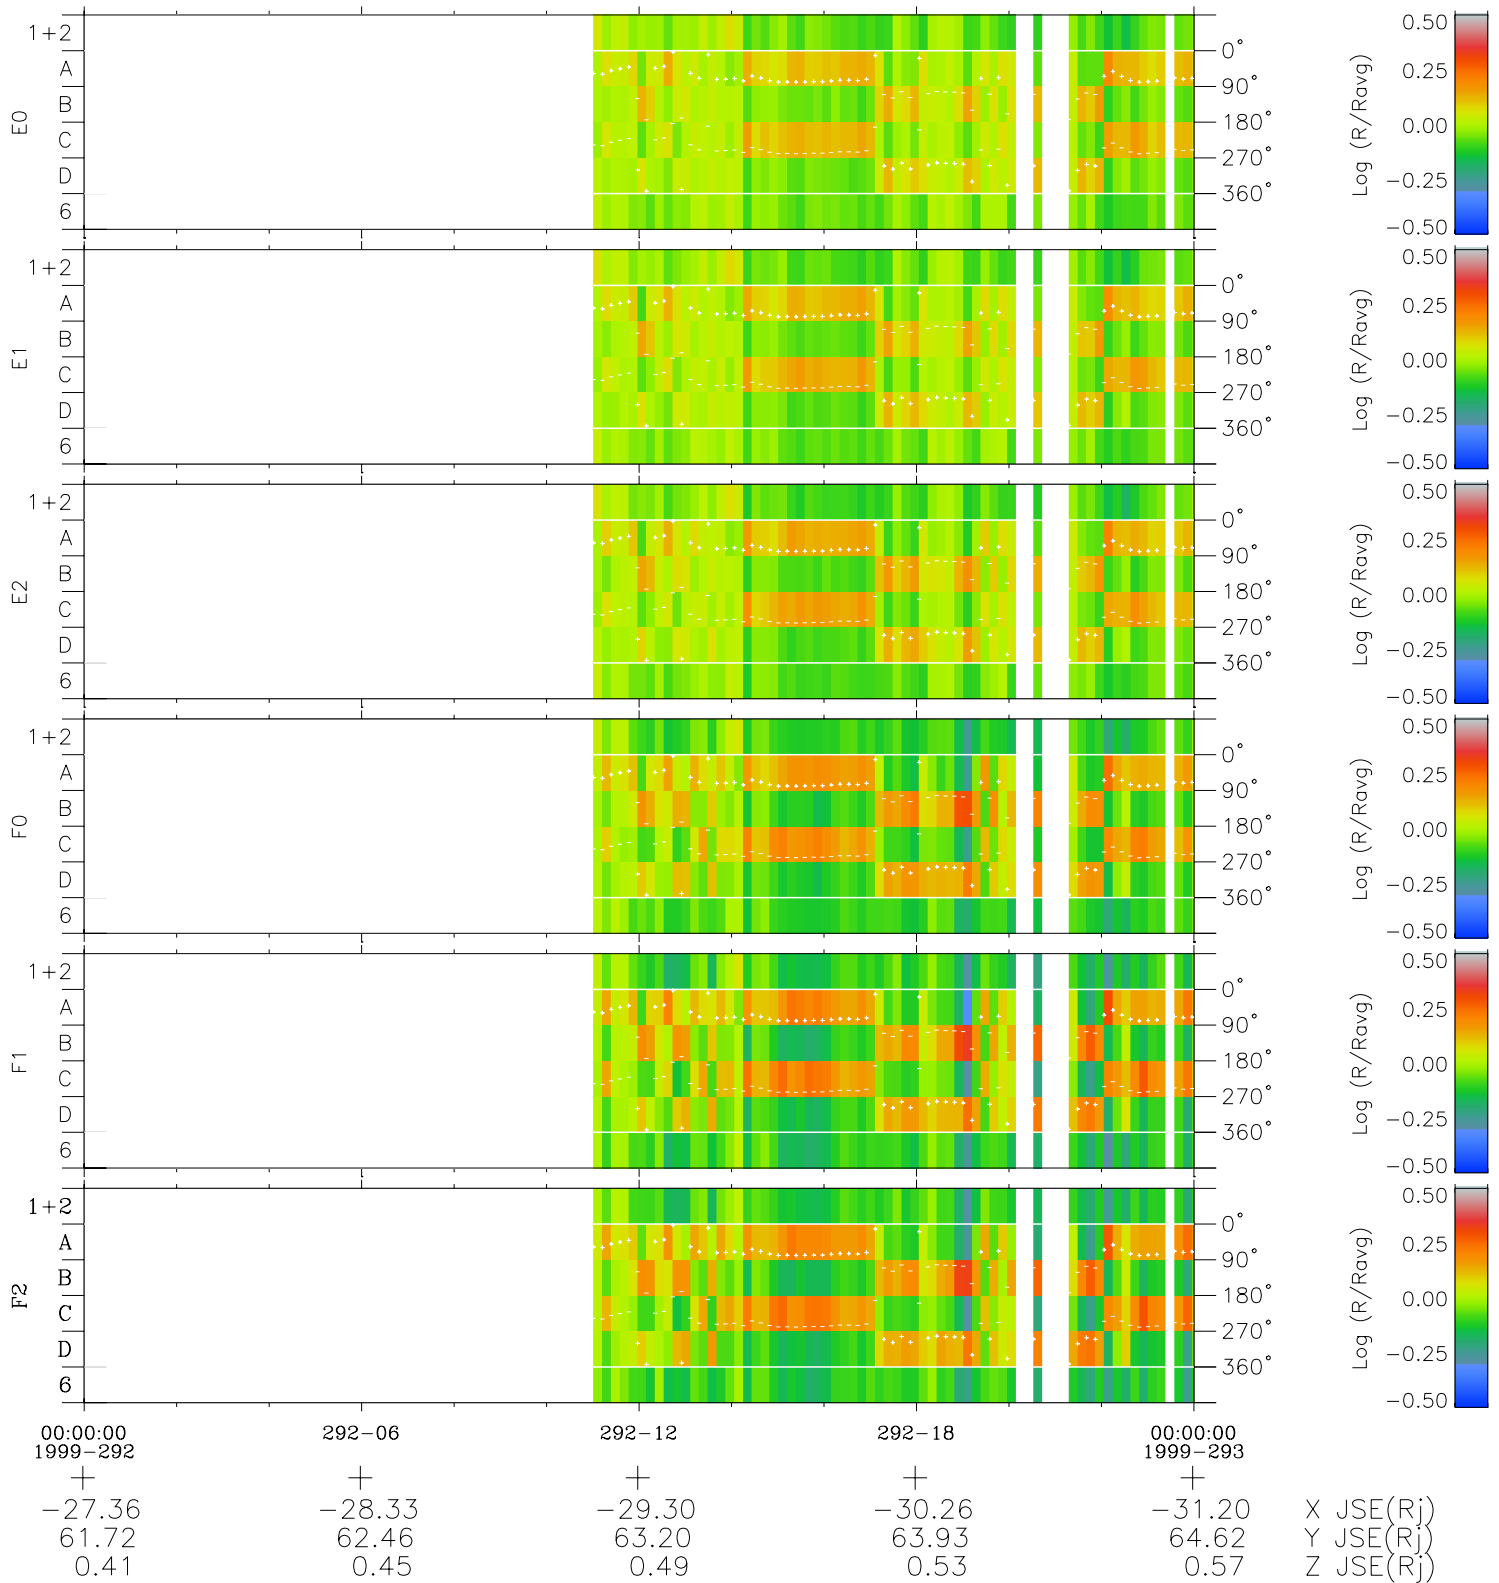

Galileo EPD Real Time Azimuth Anisotropies 99292

Software Version: RTAZIM_MEAN V 1.20
Data Production: 06-03-00
Plot Production: Mon Sep 17 01:45:03 2001
Color File: wondr3
Geofactor File: 1.1

- ◇ = Jupiter look direction
- = Corotation look direction