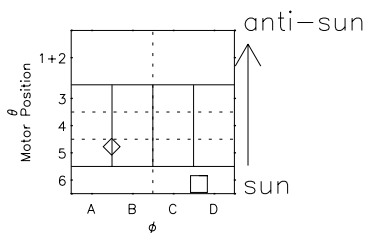

Galileo EPD Real Time Azimuth Anisotropies 99292

Software Version: RTAZIM_MEAN V 1.20
Data Production: 06-03-00
Plot Production: Mon Sep 17 01:45:03 2001
Color File: wondr3
Geofactor File: 1.1

- ◇ = Jupiter look direction
- = Corotation look direction