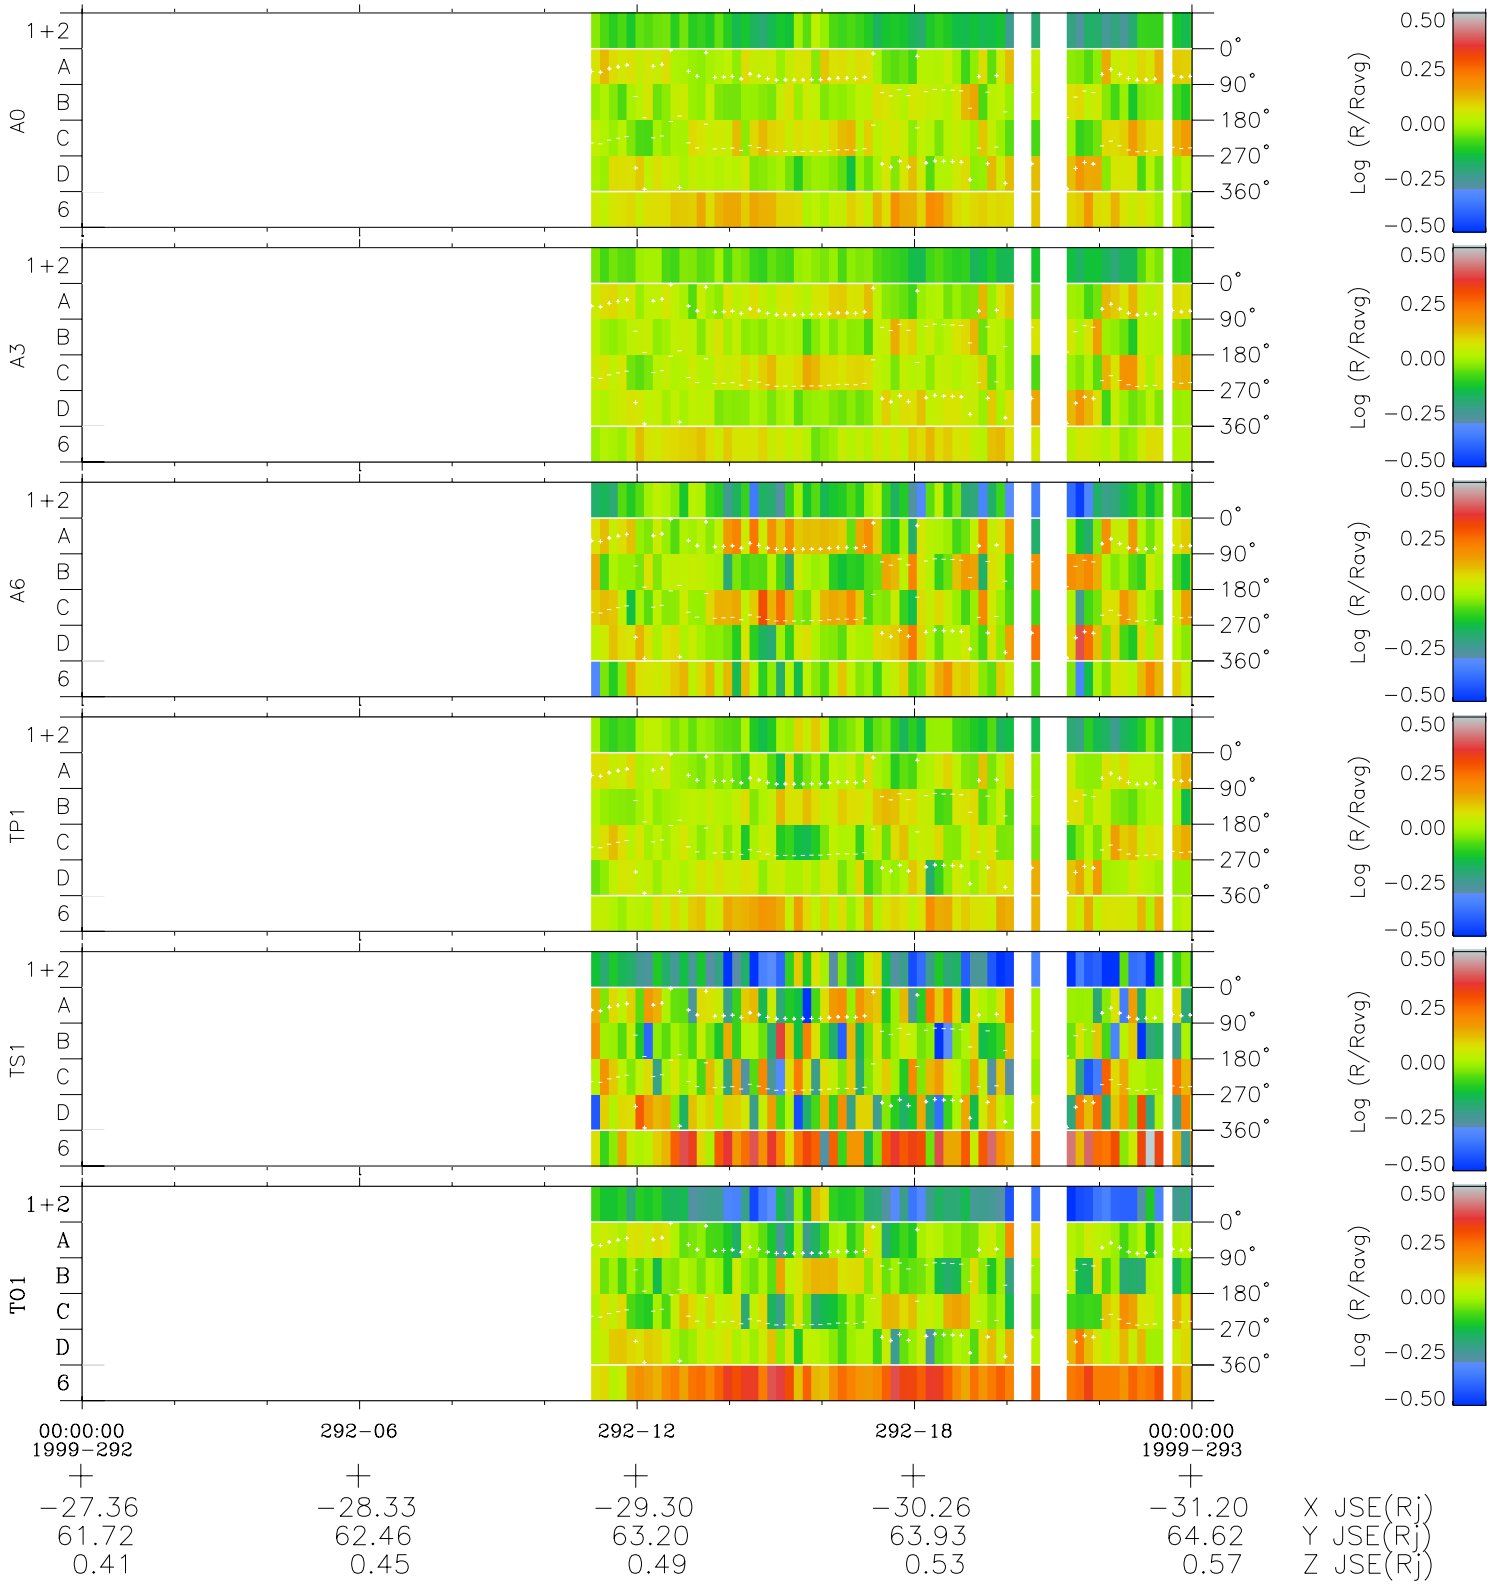

Galileo EPD Real Time Azimuth Anisotropies 99292

Software Version: RTAZIM_MEAN V 1.20
Data Production: 06-03-00
Plot Production: Mon Sep 17 01:45:00 2001
Color File: wondr3
Geofactor File: 1.1

◇ = Jupiter look direction
□ = Corotation look direction