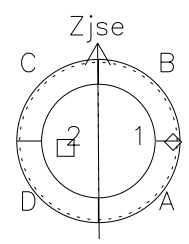

Galileo EPD Real Time Azimuth Anisotropies 99292

Software Version: RTAZIM_MEAN V 1.20
Data Production: 06-03-00
Plot Production: Mon Sep 17 01:45:00 2001
Color File: wondr3
Geofactor File: 1.1

◇ = Jupiter look direction
□ = Corotation look direction