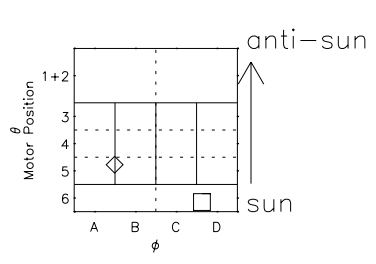

Galileo EPD Real Time Azimuth Anisotropies 99292

Software Version: RTAZIM_MEAN V 1.20
Data Production: 06-03-00
Plot Production: Mon Sep 17 01:45:00 2001
Color File: wondr3
Geofactor File: 1.1

◇ = Jupiter look direction
□ = Corotation look direction