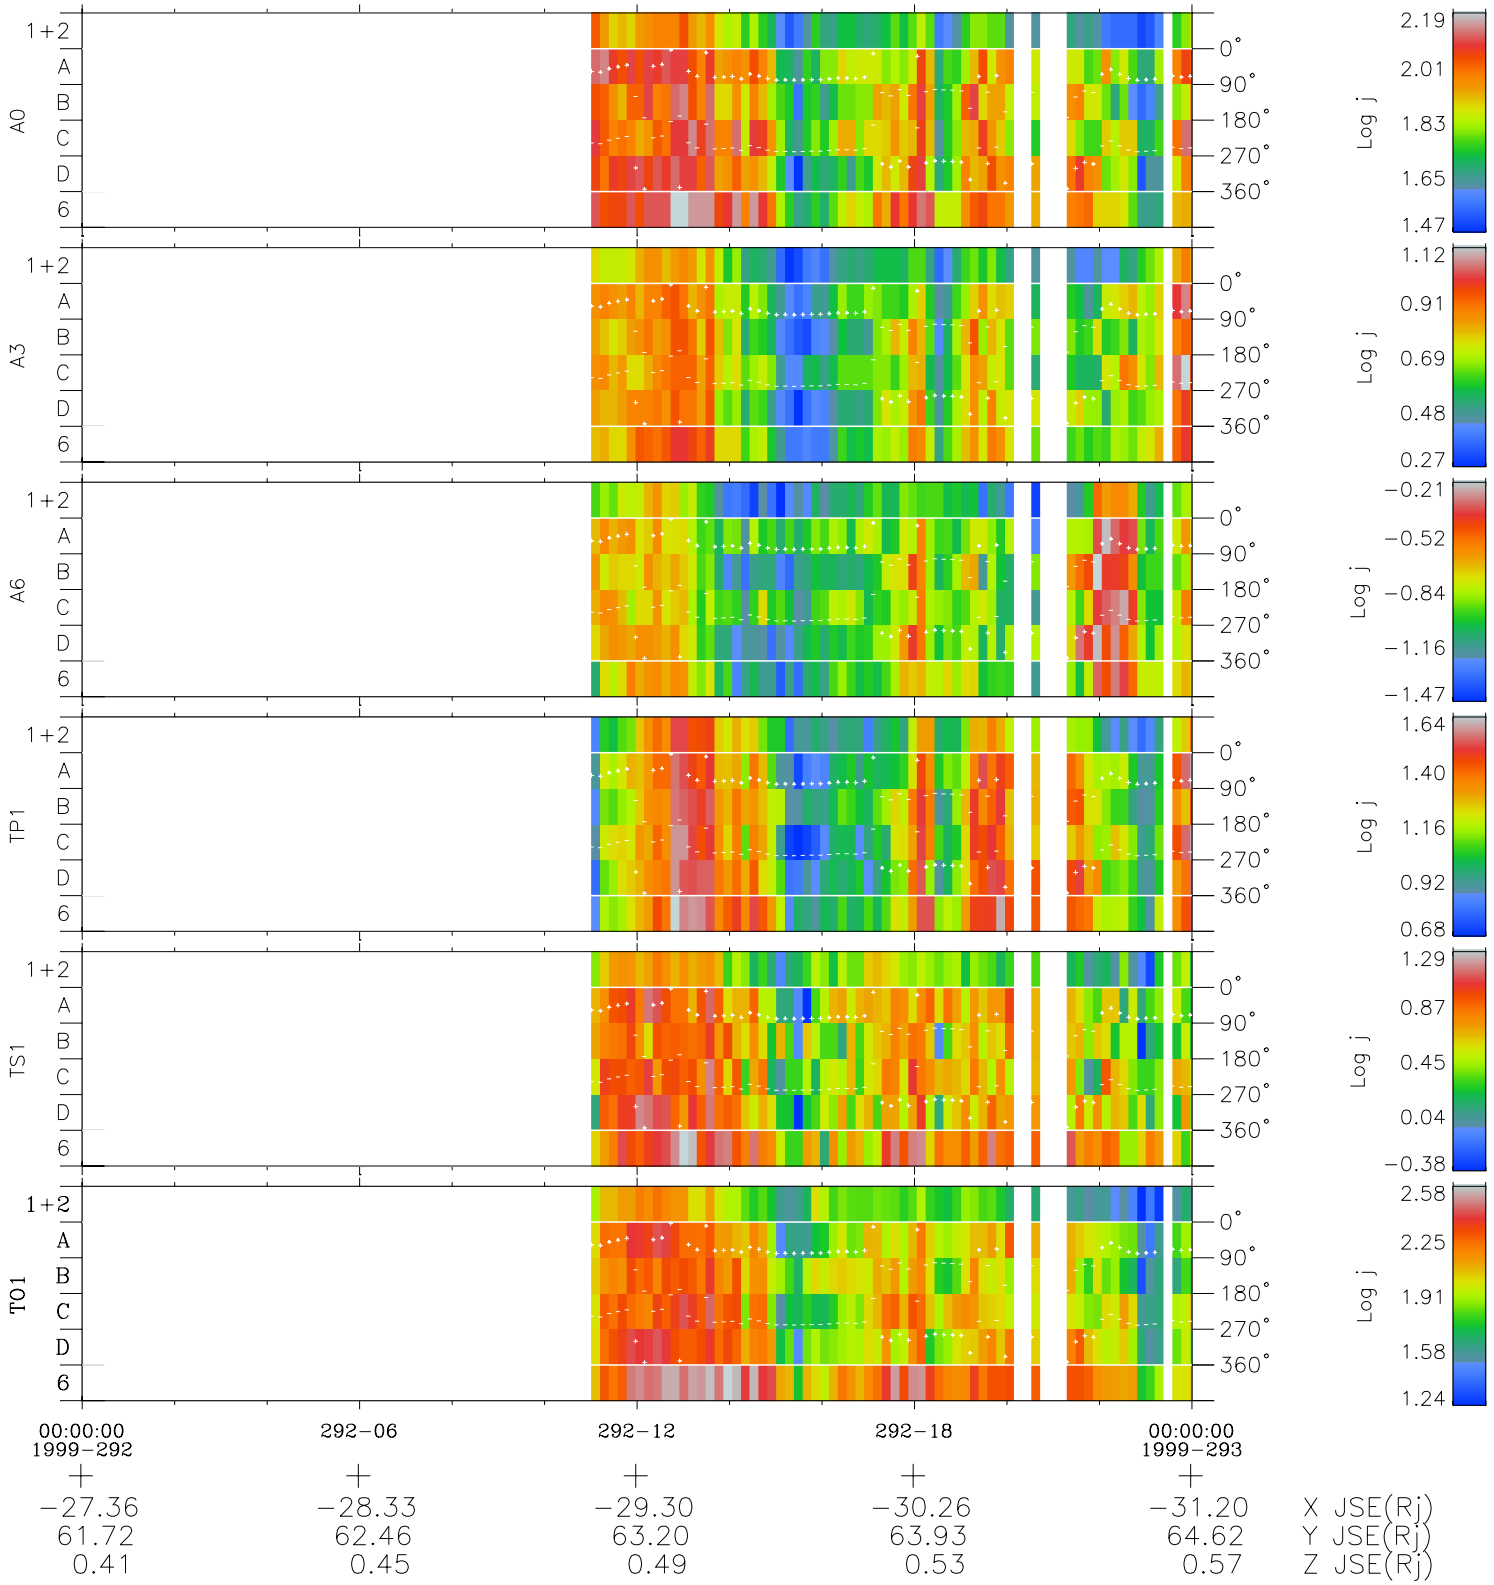

Galileo EPD Real Time Azimuth Anisotropies 99292

Software Version: RTAZIM_FLUX V 1.20
Data Production: 06-03-00
Plot Production: Mon Sep 17 01:45:06 2001
Color File: wondr3
Geofactor File: 1.1

◇ = Jupiter look direction
□ = Corotation look direction