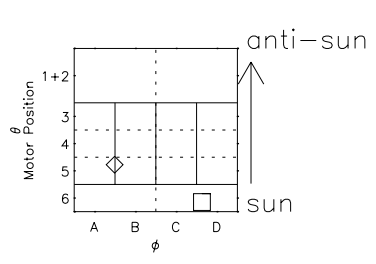

Galileo EPD Real Time Azimuth Anisotropies 99292

Software Version: RTAZIM_FLUX V 1.20
Data Production: 06-03-00
Plot Production: Mon Sep 17 01:45:06 2001
Color File: wondr3
Geofactor File: 1.1

◇ = Jupiter look direction
□ = Corotation look direction