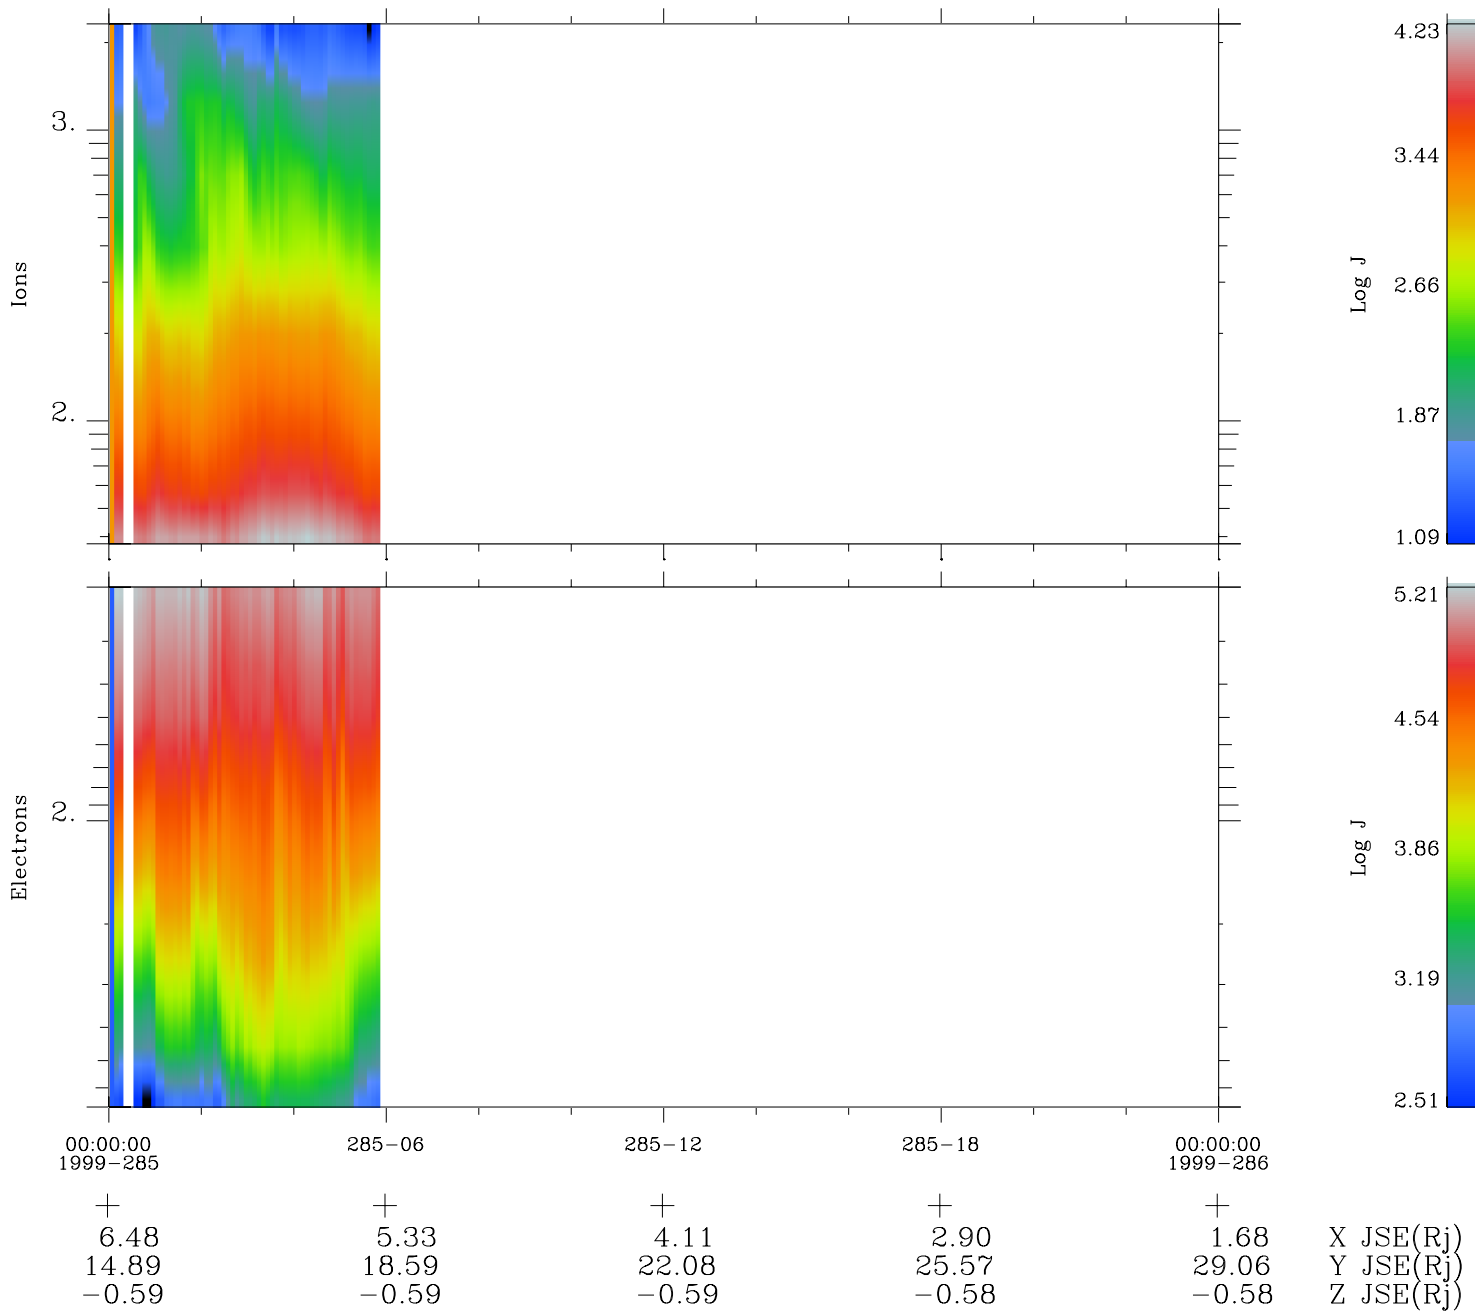

Galileo EPD Real Time Omni Spectrum 99285

Software Version: RTSPEC_OMNI V 1.20
 Data Production: 06-03-00
 Plot Production: Mon Sep 17 01:37:30 2001
 Color File: wondr3
 Geofactor File: 1.1

- ◇ = Jupiter look direction
- = Corotation look direction