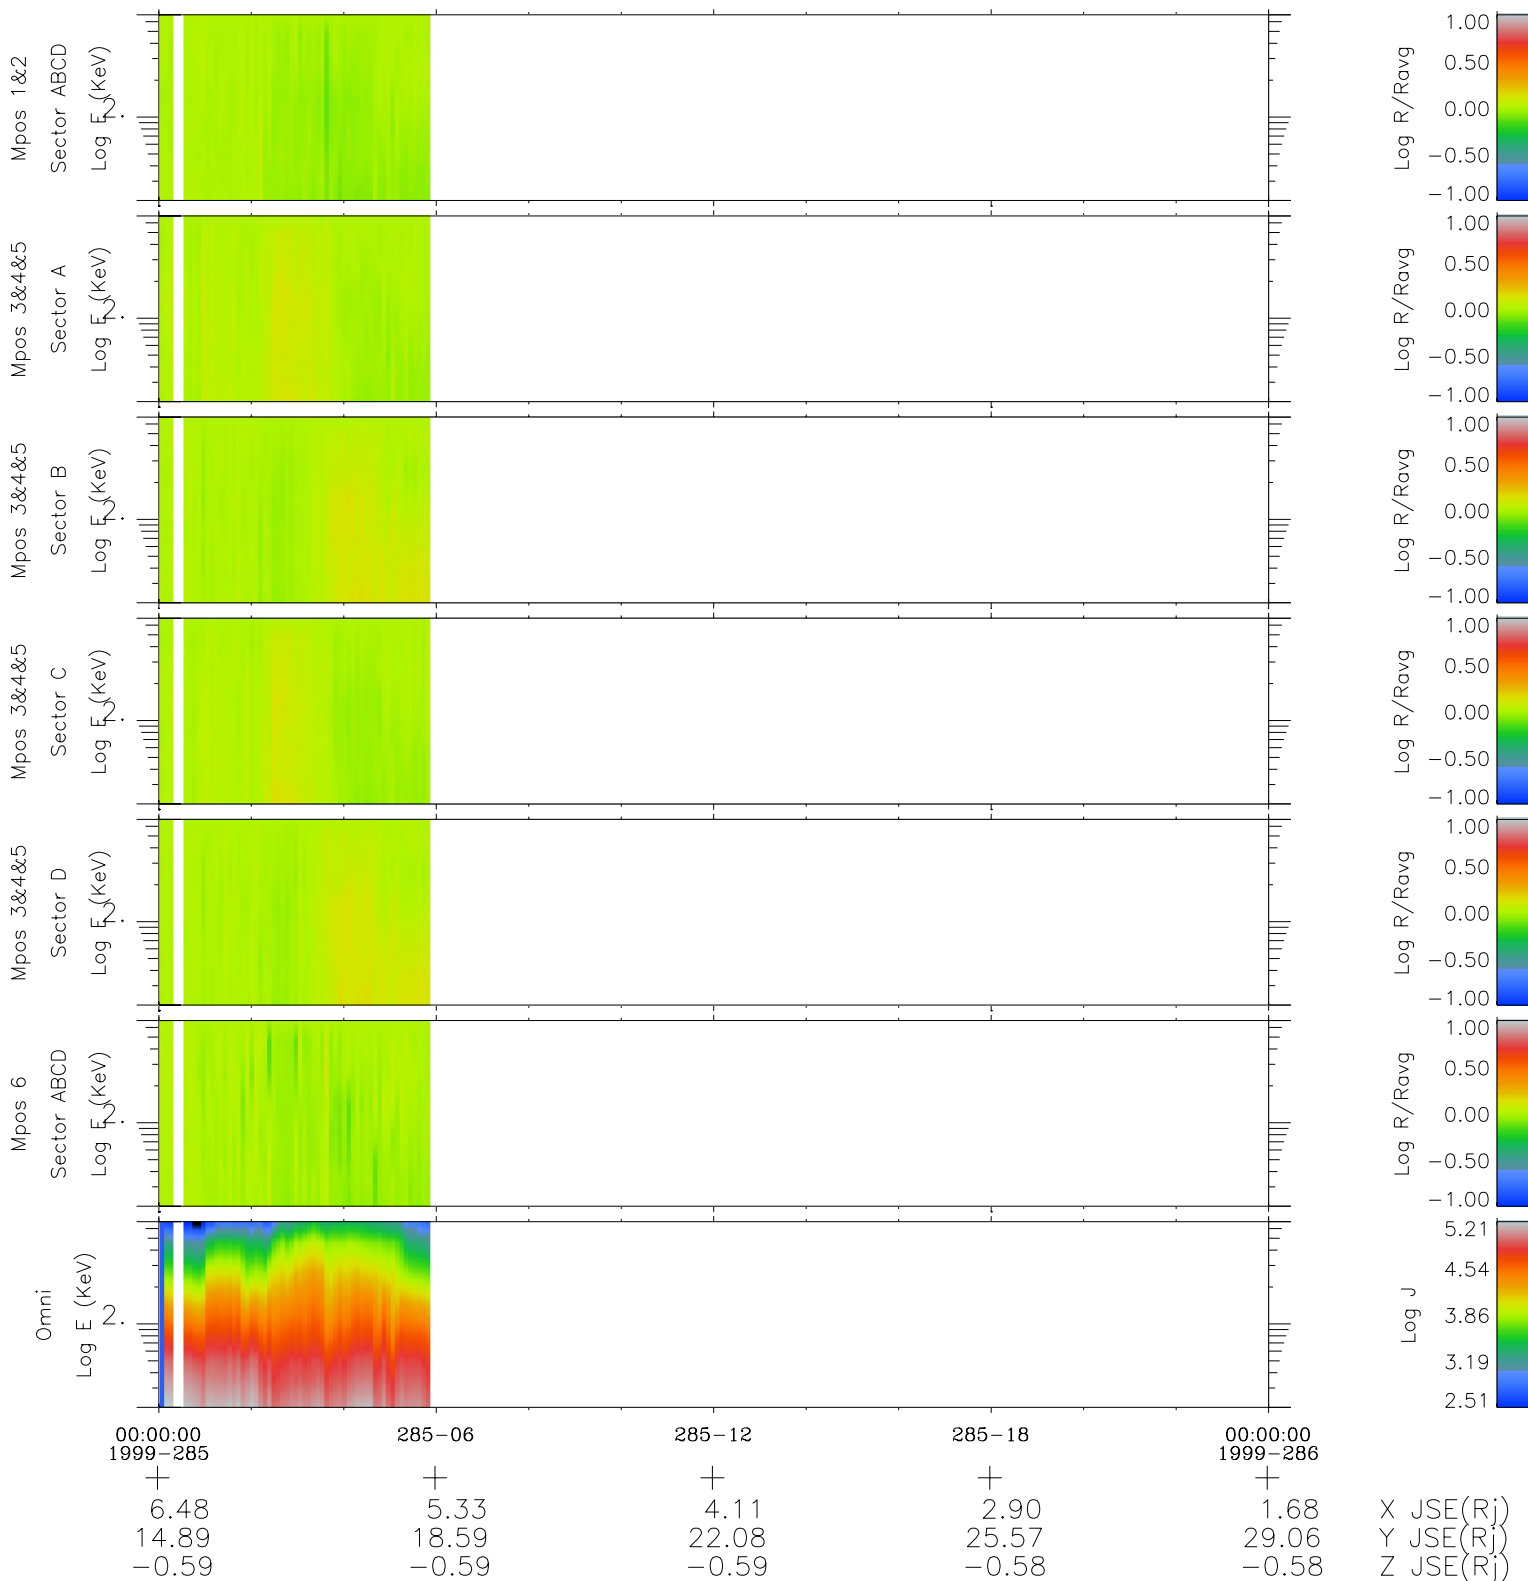

Galileo EPD Real Time R6 Electrons Spectra 99285

Software Version: RTSPEC_R6 V 1.20
 Data Production: 06-03-00
 Plot Production: Mon Sep 17 01:37:26 2001
 Color File: wondr3
 Geofactor File: 1.1

- ◇ = Jupiter look direction
- = Corotation look direction