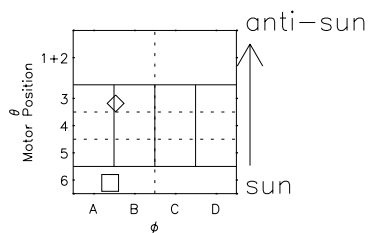

Galileo EPD Real Time R6 Electrons Spectra 99285

Software Version: RTSPEC_R6 V 1.20
 Data Production: 06-03-00
 Plot Production: Mon Sep 17 01:37:26 2001
 Color File: wondr3
 Geofactor File: 1.1

- ◇ = Jupiter look direction
- = Corotation look direction