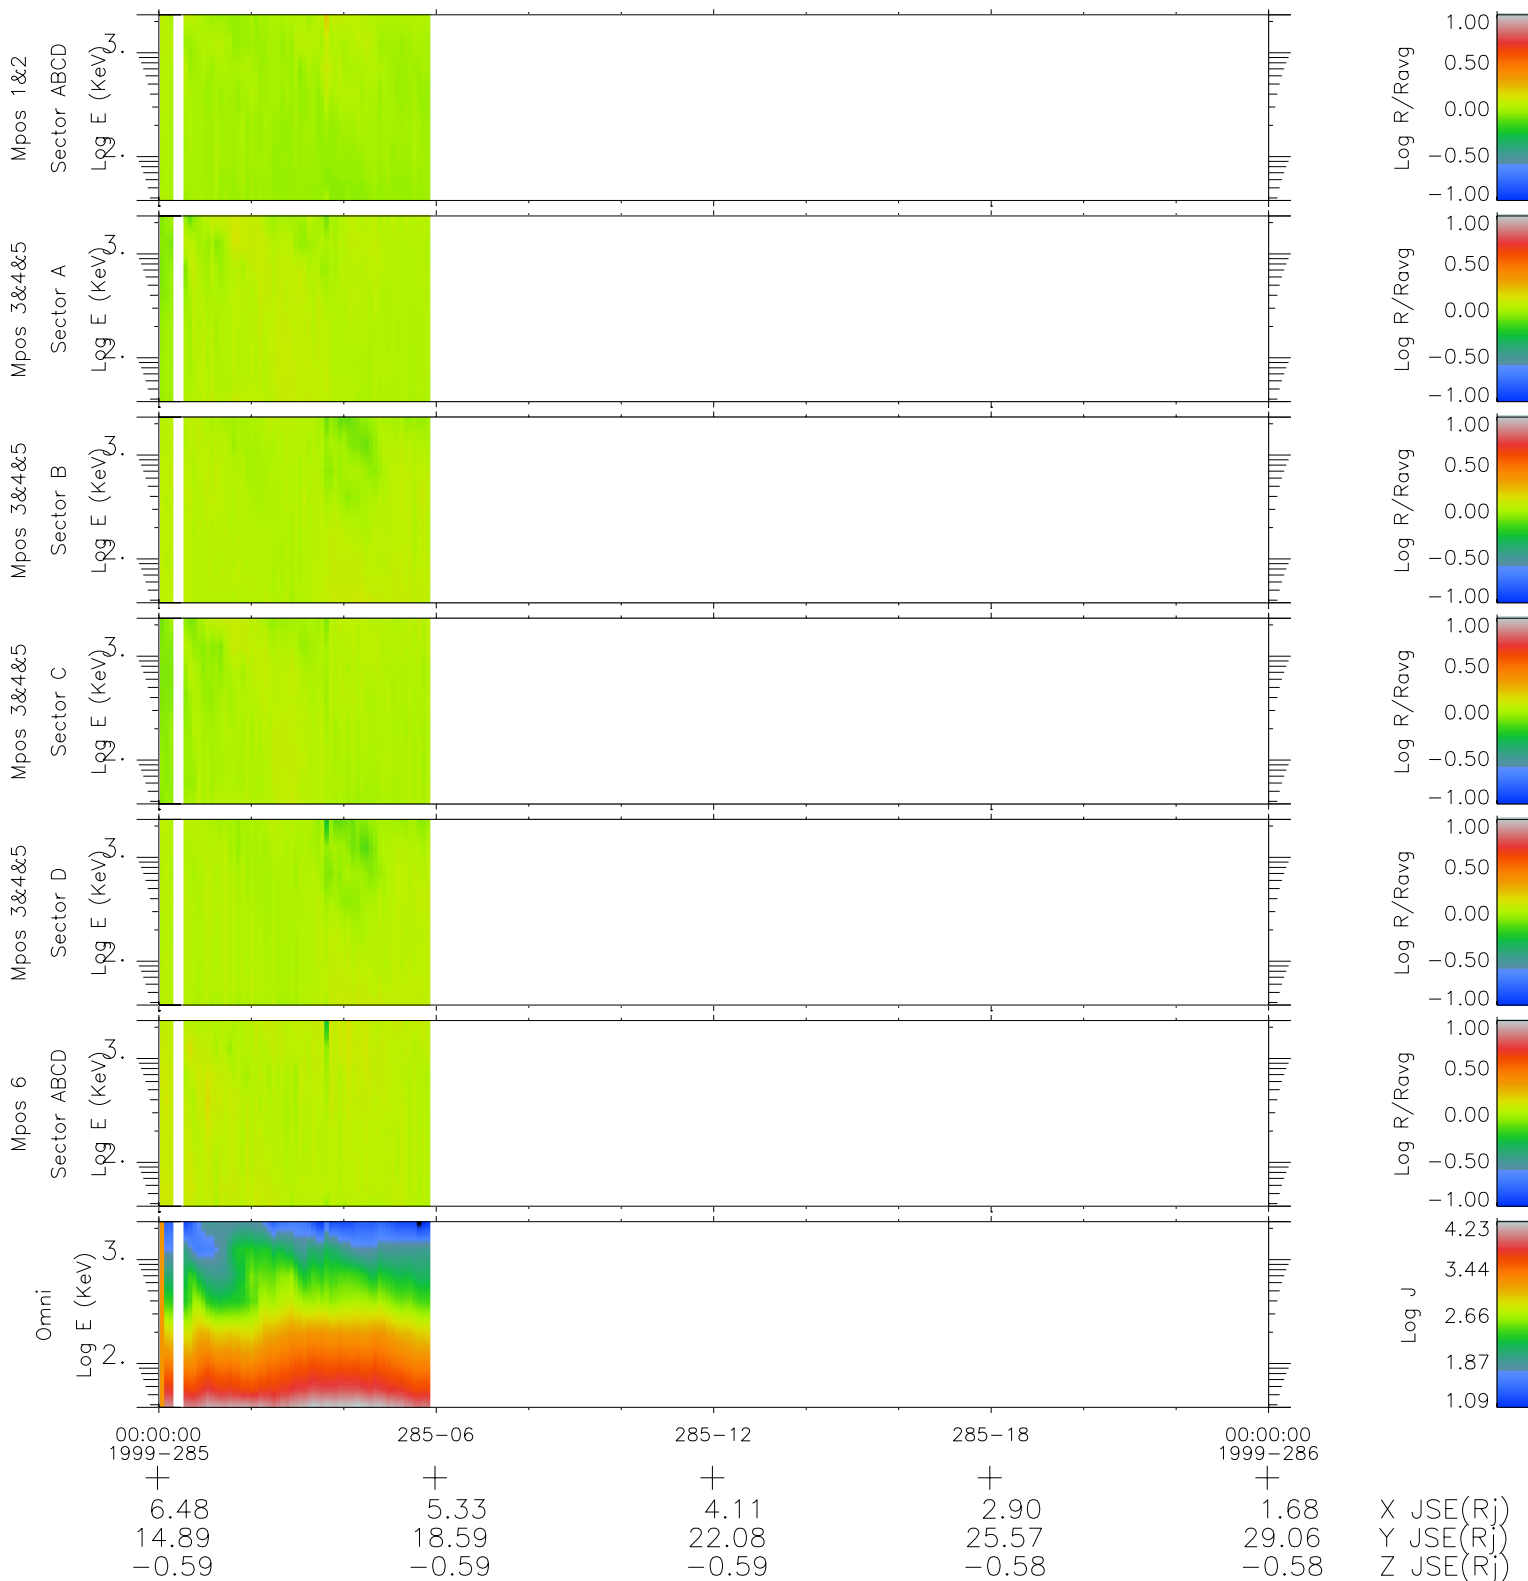

# Galileo EPD Real Time R6 Ions Spectra 99285

Software Version: RTSPEC\_R6 V 1.20  
 Data Production: 06-03-00  
 Plot Production: Mon Sep 17 01:37:22 2001  
 Color File: wondr3  
 Geofactor File: 1.1

- ◇ = Jupiter look direction
- = Corotation look direction