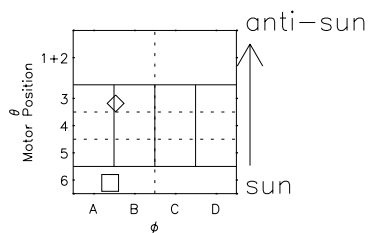

# Galileo EPD Real Time R6 Ions Spectra 99285

Software Version: RTSPEC\_R6 V 1.20  
 Data Production: 06-03-00  
 Plot Production: Mon Sep 17 01:37:22 2001  
 Color File: wondr3  
 Geofactor File: 1.1

- ◇ = Jupiter look direction
- = Corotation look direction