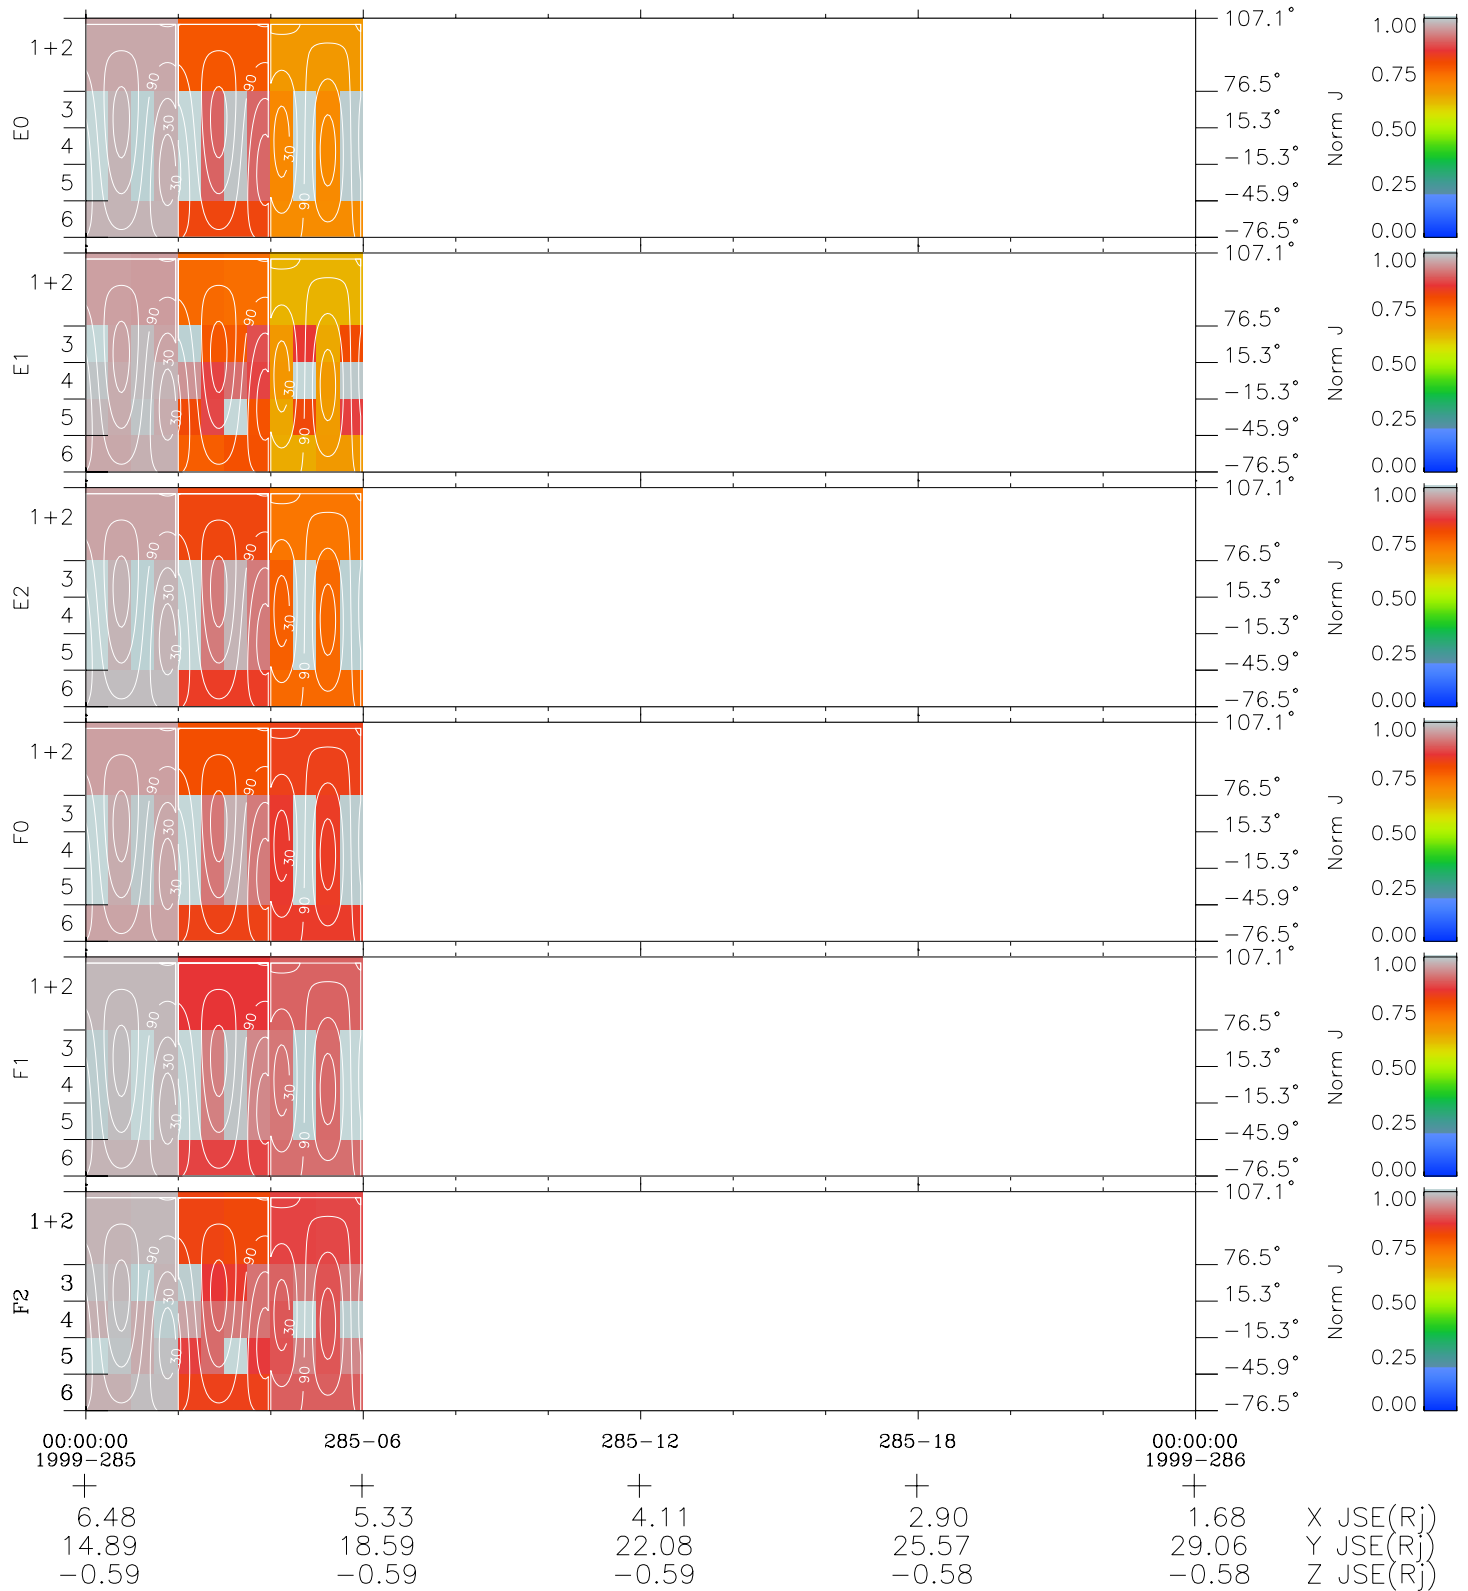

# Galileo EPD Real Time All-Sky Anisotropies 99285

Software Version: RTSKY\_NORM V 1.20  
 Data Production: 06-03-00  
 Plot Production: Mon Sep 17 01:37:51 2001  
 Color File: wondr3  
 Geofactor File: 1.1

- ◇ = Jupiter look direction
- = Corotation look direction