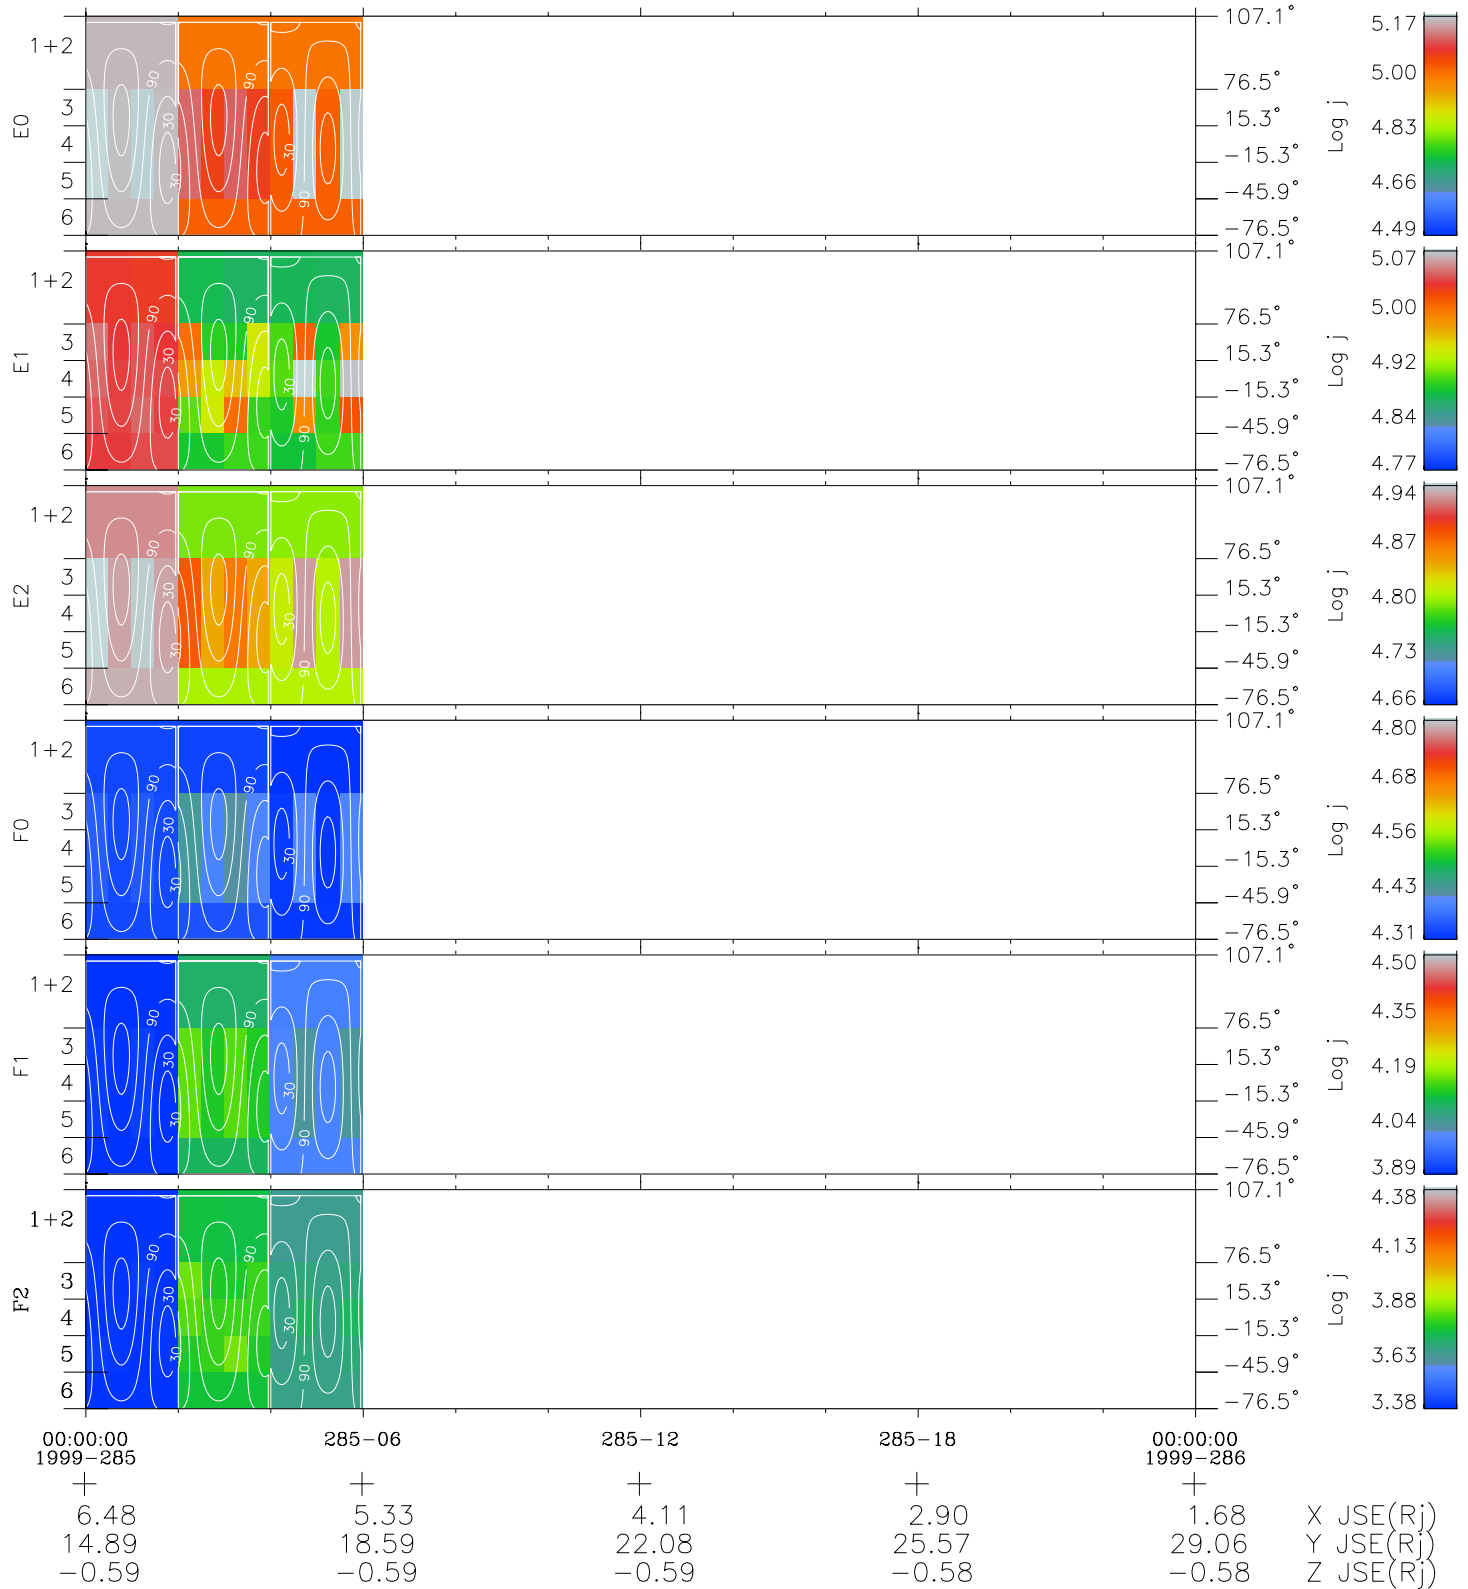

# Galileo EPD Real Time All-Sky Anisotropies 99285

Software Version: RTSKY\_FLUX V 1.20  
 Data Production: 06-03-00  
 Plot Production: Mon Sep 17 01:37:44 2001  
 Color File: wondr3  
 Geofactor File: 1.1

- ◇ = Jupiter look direction
- = Corotation look direction